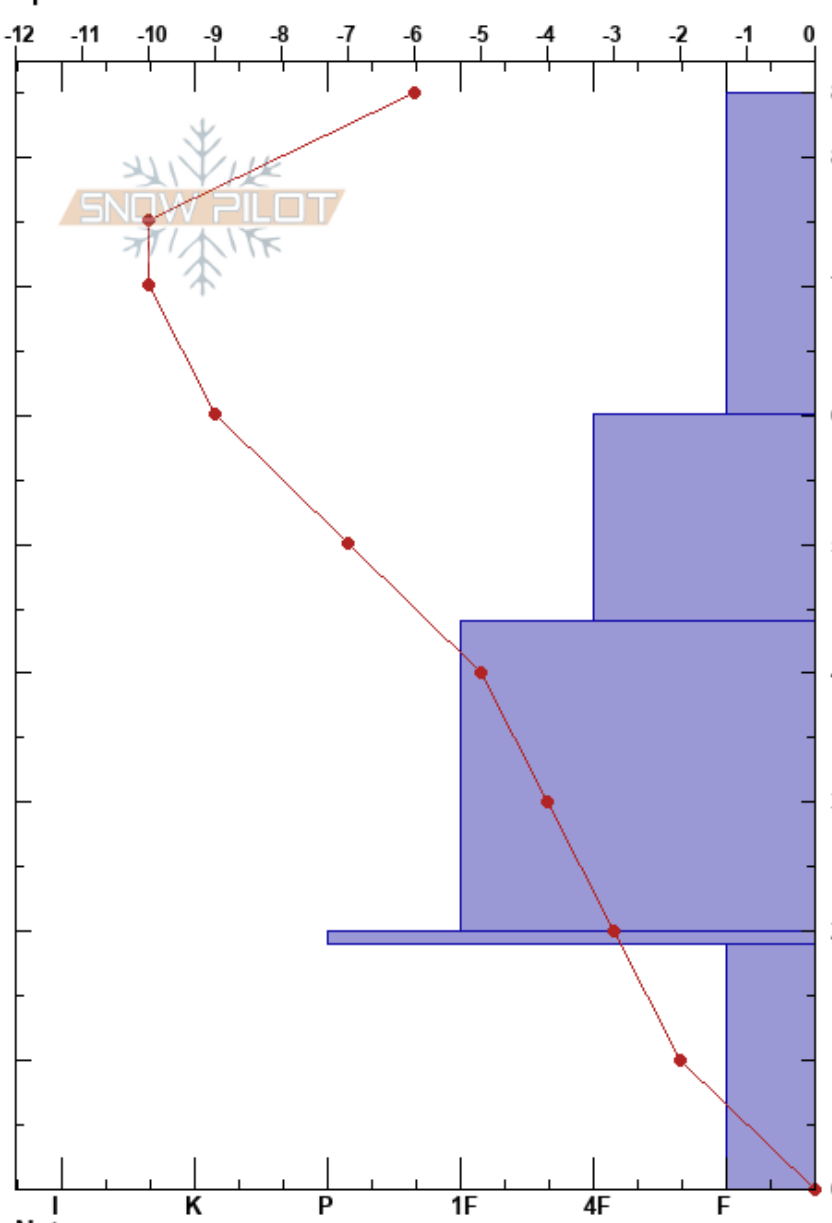

Shot 2 Shoulder
 Teton Range
 WY
 Elevation: 9342 ft
 Aspect: 340°
 Specifics:

Casey O'Connor
 11/23/2020 - 12:35pm
 Co-ord: 43.79320N, -110.93461W
 Slope Angle: 31°
 Wind Loading: no

Stability:
 Air Temperature: -4°C
 Sky Cover: OVC
 Precipitation: NO
 Wind: Calm
 HS: 85
 PF: 50
 PS: 25
 20-19cm: Problematic layer

Form	Crystal Size	Moisture	ρ kg/m ³	Stability tests & Layer comments
/	0.5			
/	0.5-1			
/	0.5-1			
⊙⊙				← ECTP17 @20cm ← CT17, Q2 @20cm
□	1-3			

Notes: