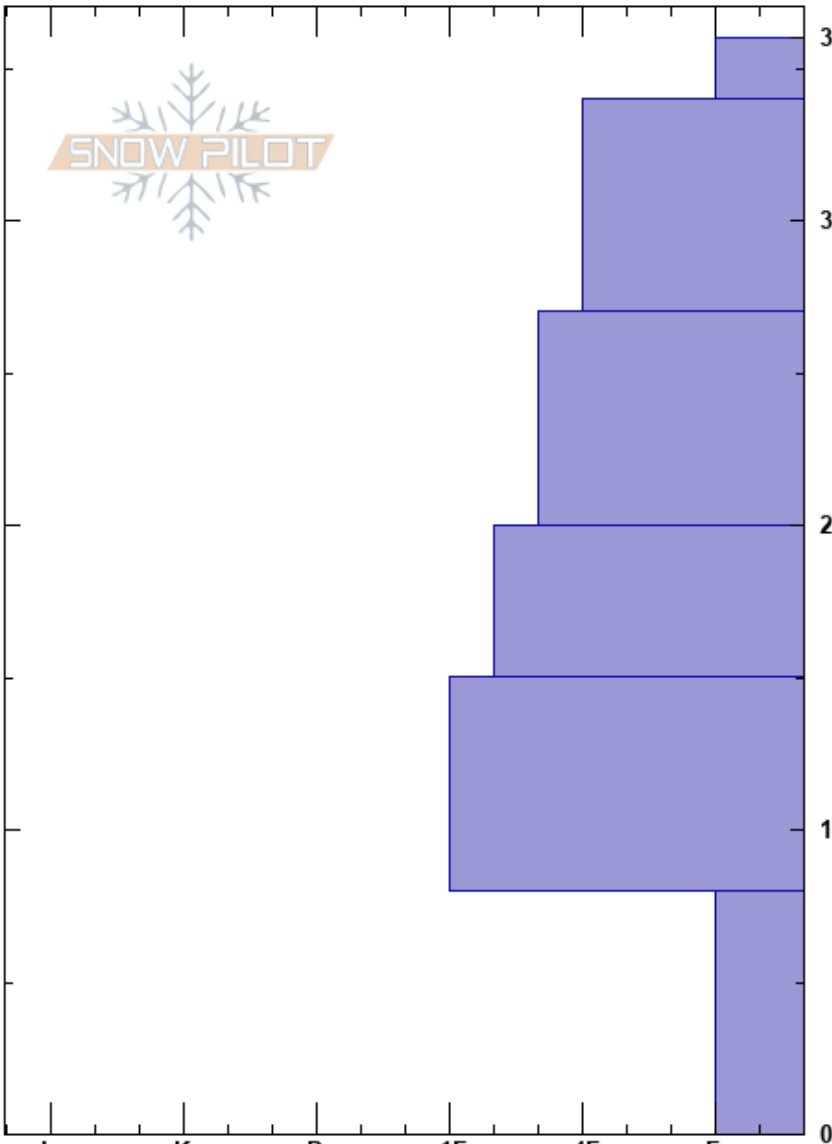

FA9809E
 Yellowstone Caldera
 WY
 Elevation: 7372 ft
 Aspect: 133°
 Specifics:

Rose Jaffe
 12/30/1998 - 1:00pm
 Co-ord: 12T 517125E 4932330N
 Slope Angle: 5°
 Wind Loading:

Stability:
 Air Temperature: 32°F
 Sky Cover: BKN
 Precipitation: NO
 Wind: Calm

HS:36
 8-0cm: crystalline

Crystal Form	Crystal Size	Moisture	ρ kg/m ³	Stability tests & Layer comments

Notes: FA9809E end of failed predation attempt Nez Perce pack, goes with FA9809B