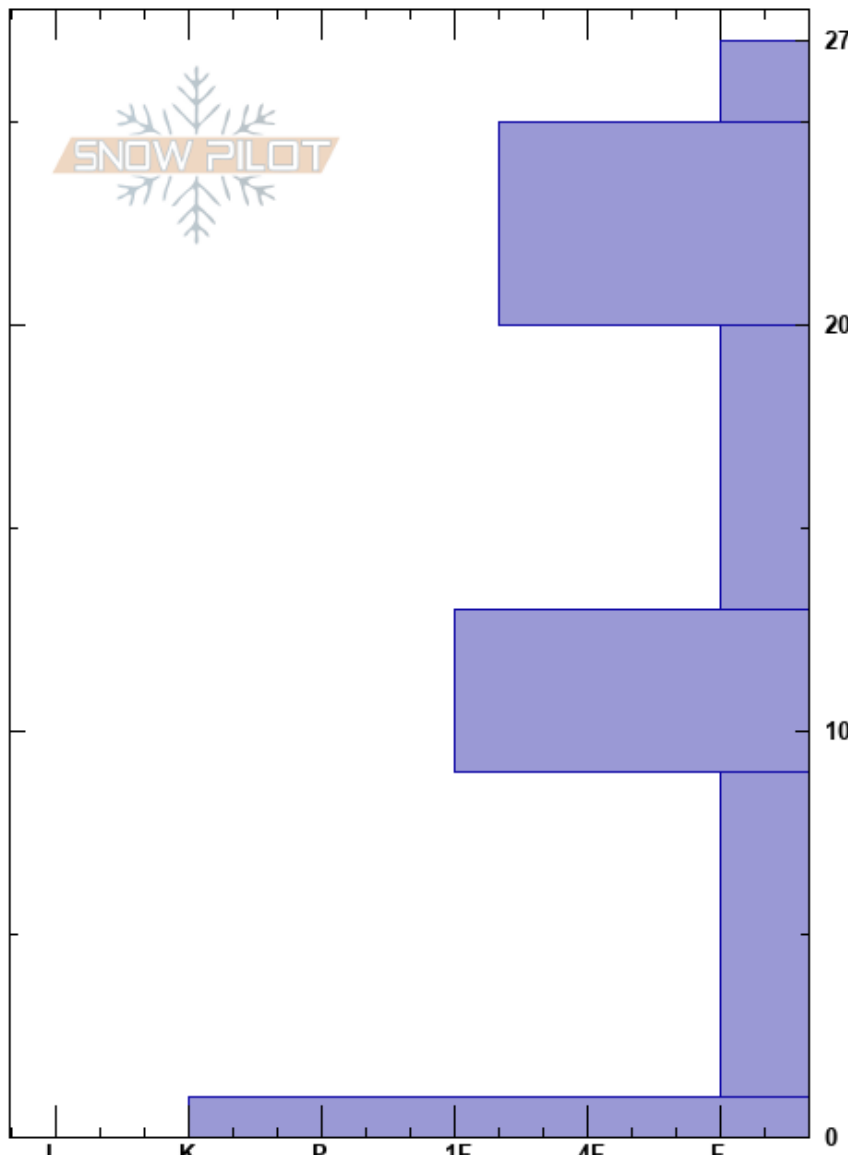

FA9809B
 Yellowstone Caldera
 WY
 Elevation: 7350 ft
 Aspect: 213°
 Specifics:

Rose Jaffe
 12/30/1998 - 1:10pm
 Co-ord: 12T 516700E 4932310N
 Slope Angle: 4°
 Wind Loading:

Stability:
 Air Temperature: 32°F
 Sky Cover: BKN
 Precipitation: NO
 Wind: Calm

HS:27
 Layer Notes:
 9-1cm: crystalline

	Crystal		Moisture	ρ kg/m ³	Stability tests & Layer comments
	Form	Size			
27					
20					
10					
0					9-1cm: crystalline

Notes: Failed attempt Nez Perce pack FA9809 beginning, goes with FA9809E