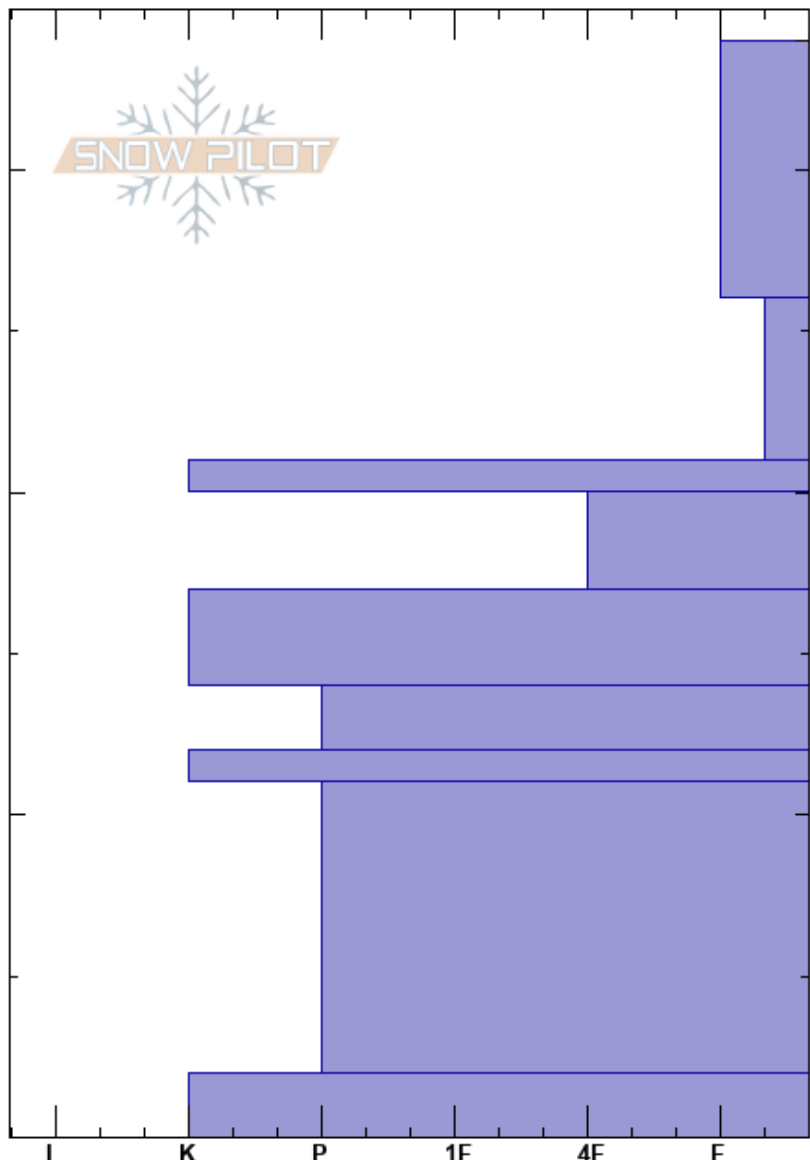

FA9808
 Yellowstone Caldera
 WY
 Elevation: 7198 ft
 Aspect:
 Specifics:

Rose Jaffe
 12/27/1998 - 1:40pm
 Co-ord: 12T 515550E 4935660N
 Slope Angle: 0°
 Wind Loading:

Stability:
 Air Temperature: 26°F
 Sky Cover: OVC
 Precipitation: S-1
 Wind: Light Breeze

HS:34
 Layer Notes:
 34-26cm: fluffy
 26-21cm: crystalline
 20-17cm: crystalline
 14-12cm: crystalline
 11-2cm: crystalline

Crystal Form	Crystal Size	Moisture	ρ kg/m ³	Stability tests & Layer comments
				34-26cm: fluffy
				26-21cm: crystalline
				20-17cm: crystalline
				14-12cm: crystalline
				11-2cm: crystalline