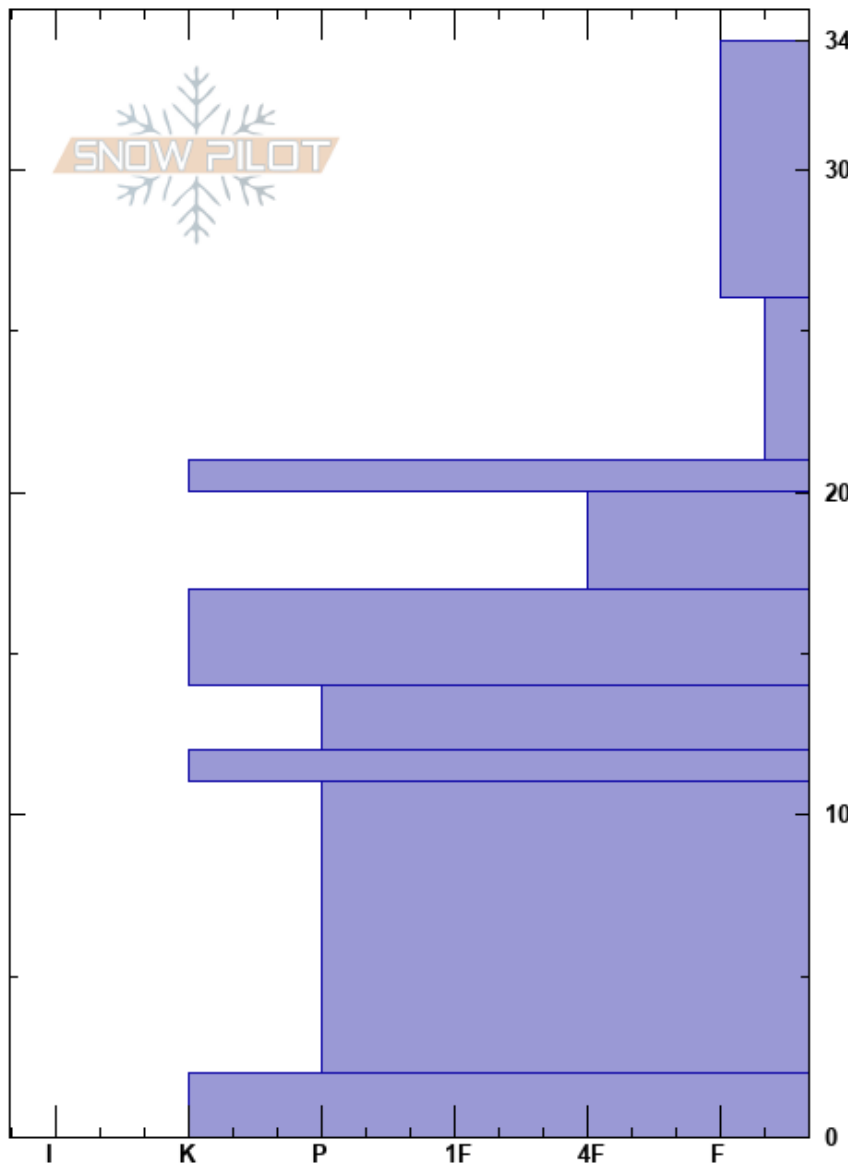

FA9808
 Yellowstone Caldera
 WY
 Elevation: 7198 ft
 Aspect:
 Specifics:

Rose Jaffe
 12/27/1998 - 1:40pm
 Co-ord: 12T 515550E 4935660N
 Slope Angle: 0°
 Wind Loading:

Stability:
 Air Temperature: 26°F
 Sky Cover: OVC
 Precipitation: S-1
 Wind: Light Breeze

HS:34
 Layer Notes:
 34-26cm: fluffy
 26-21cm: crystalline
 20-17cm: crystalline
 14-12cm: crystalline
 11-2cm: crystalline

Crystal Form	Crystal Size	Moisture	ρ kg/m ³	Stability tests & Layer comments
				34-26cm: fluffy
				26-21cm: crystalline
				20-17cm: crystalline
				14-12cm: crystalline
				11-2cm: crystalline