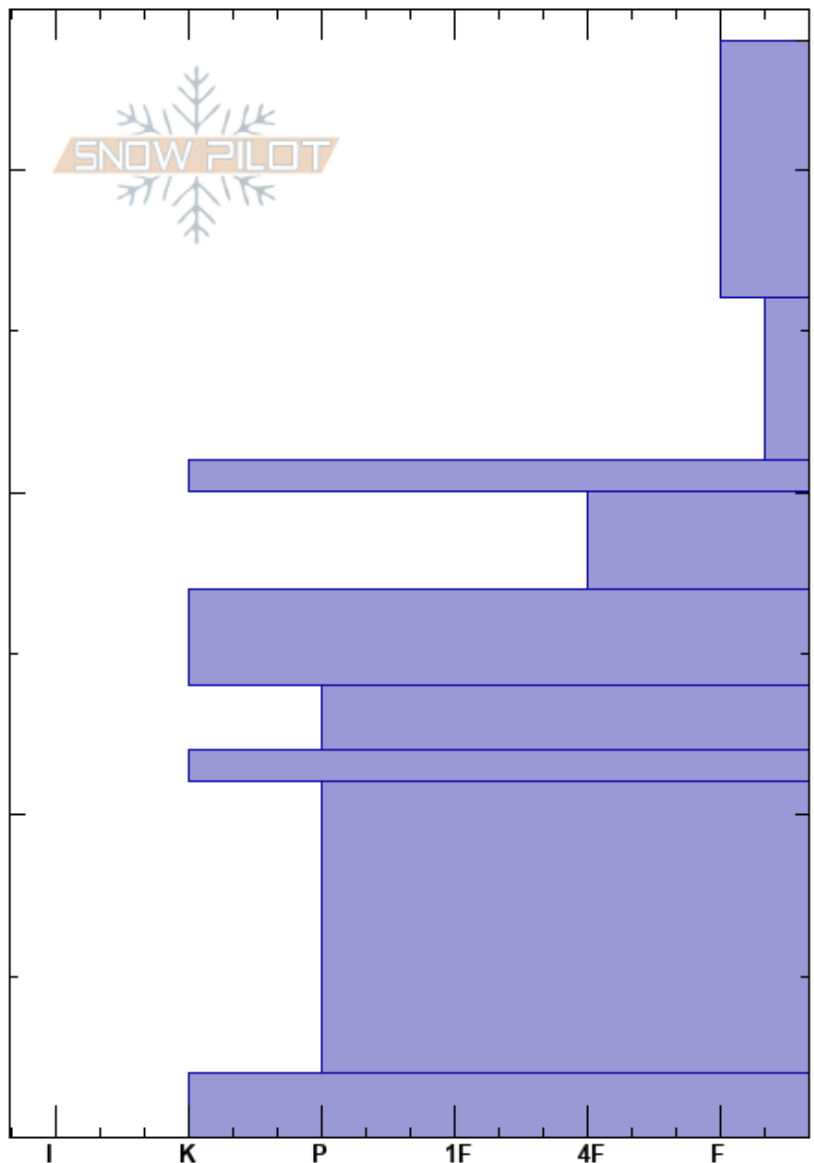

FA9808
 Yellowstone Caldera
 WY
 Elevation: 7198 ft
 Aspect:
 Specifics:

Rose Jaffe
 12/27/1998 - 1:40pm
 Co-ord: 12T 515550E 4935660N
 Slope Angle: 0°
 Wind Loading:

Stability:
 Air Temperature: 26°F
 Sky Cover: OVC
 Precipitation: S-1
 Wind: Light Breeze

HS:34
 Layer Notes:
 34-26cm: fluffy
 26-21cm: crystalline
 20-17cm: crystalline
 14-12cm: crystalline
 11-2cm: crystalline

Crystal Form	Crystal Size	Moisture	ρ kg/m ³	Stability tests & Layer comments
				34-26cm: fluffy
				26-21cm: crystalline
				20-17cm: crystalline
				14-12cm: crystalline
				11-2cm: crystalline