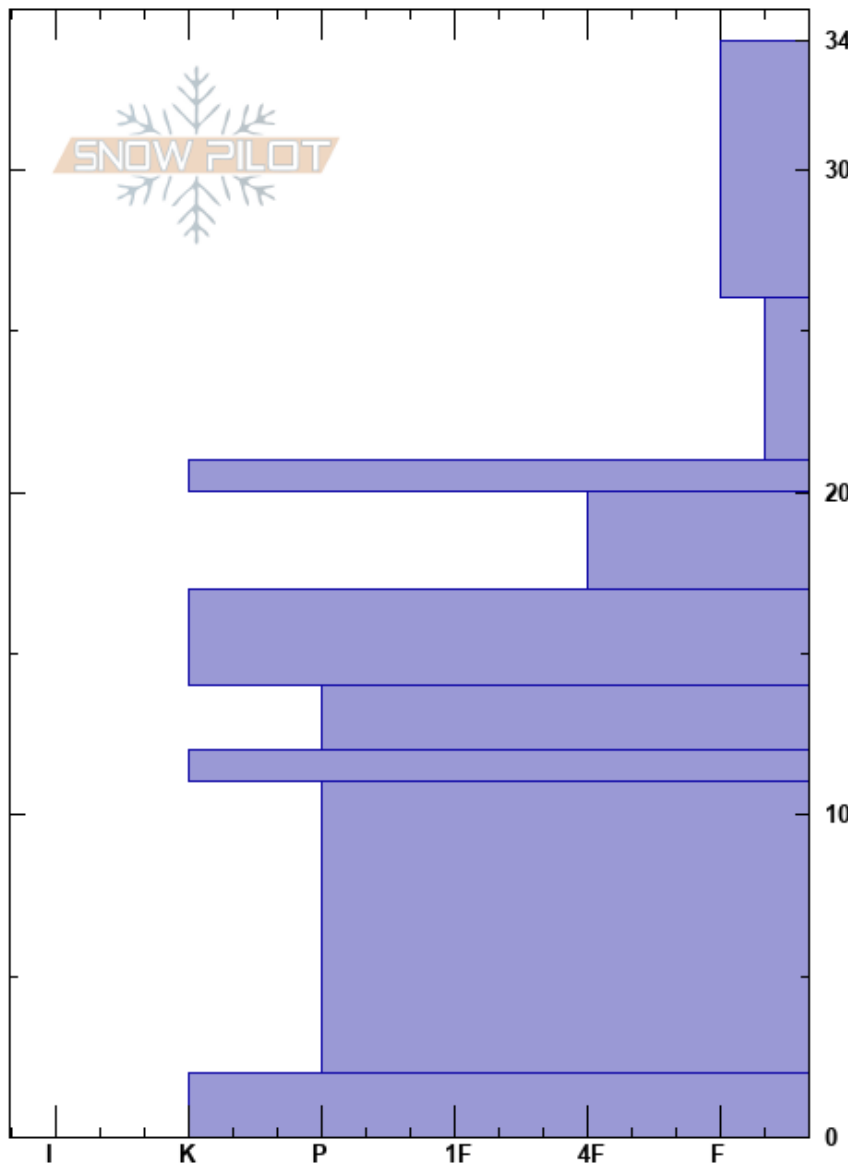

FA9808  
 Yellowstone Caldera  
 WY  
 Elevation: 7198 ft  
 Aspect:  
 Specifics:

Rose Jaffe  
 12/27/1998 - 1:40pm  
 Co-ord: 12T 515550E 4935660N  
 Slope Angle: 0°  
 Wind Loading:

Stability:  
 Air Temperature: 26°F  
 Sky Cover: OVC  
 Precipitation: S-1  
 Wind: Light Breeze

HS:34  
 Layer Notes:  
 34-26cm: fluffy  
 26-21cm: crystalline  
 20-17cm: crystalline  
 14-12cm: crystalline  
 11-2cm: crystalline

Crystal Form	Crystal Size	Moisture	$\rho$ kg/m <sup>3</sup>	Stability tests & Layer comments
				34-26cm: fluffy
				26-21cm: crystalline
				20-17cm: crystalline
				14-12cm: crystalline
				11-2cm: crystalline