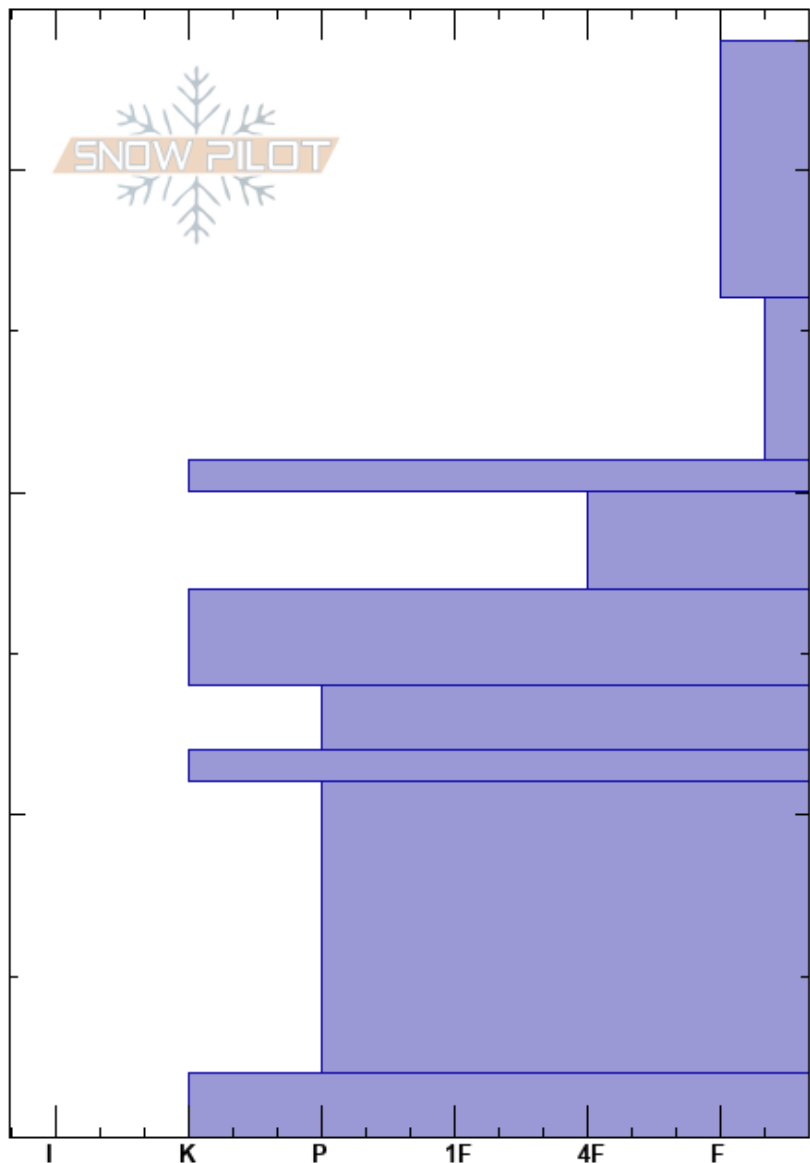

FA9808
 Yellowstone Caldera
 WY
 Elevation: 7198 ft
 Aspect:
 Specifics:

Rose Jaffe
 12/27/1998 - 1:40pm
 Co-ord: 12T 515550E 4935660N
 Slope Angle: 0°
 Wind Loading:

Stability:
 Air Temperature: 26°F
 Sky Cover: OVC
 Precipitation: S-1
 Wind: Light Breeze

HS:34
 Layer Notes:
 34-26cm: fluffy
 26-21cm: crystalline
 20-17cm: crystalline
 14-12cm: crystalline
 11-2cm: crystalline

Crystal Form	Crystal Size	Moisture	ρ kg/m ³	Stability tests & Layer comments
				34-26cm: fluffy
				26-21cm: crystalline
				20-17cm: crystalline
				14-12cm: crystalline
				11-2cm: crystalline