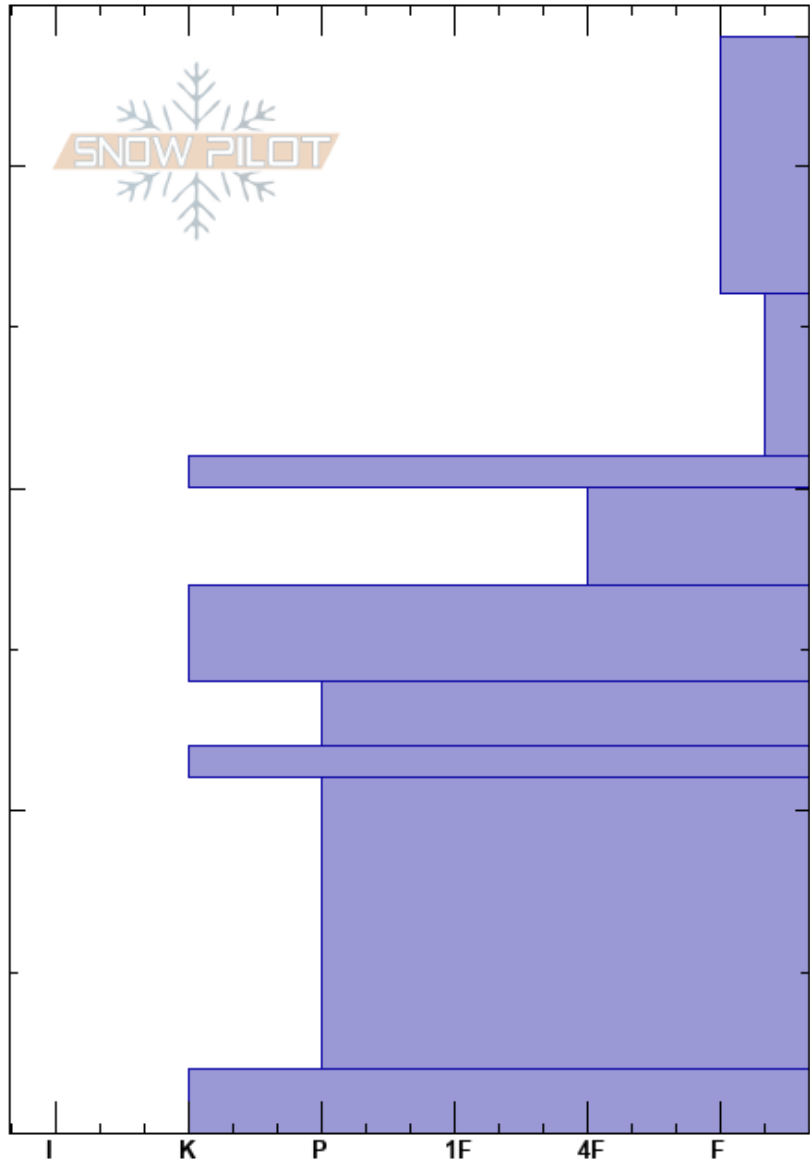

FA9808
 Yellowstone Caldera
 WY
 Elevation: 7198 ft
 Aspect:
 Specifics:

Rose Jaffe
 12/27/1998 - 1:40pm
 Co-ord: 12T 515550E 4935660N
 Slope Angle: 0°
 Wind Loading:

Stability:
 Air Temperature: 26°F
 Sky Cover: OVC
 Precipitation: S-1
 Wind: Light Breeze

HS:34
 Layer Notes:
 34-26cm: fluffy
 26-21cm: crystalline
 20-17cm: crystalline
 14-12cm: crystalline
 11-2cm: crystalline

Crystal Form	Crystal Size	Moisture	ρ kg/m³	Stability tests & Layer comments
				34-26cm: fluffy
				26-21cm: crystalline
				20-17cm: crystalline
				14-12cm: crystalline
				11-2cm: crystalline