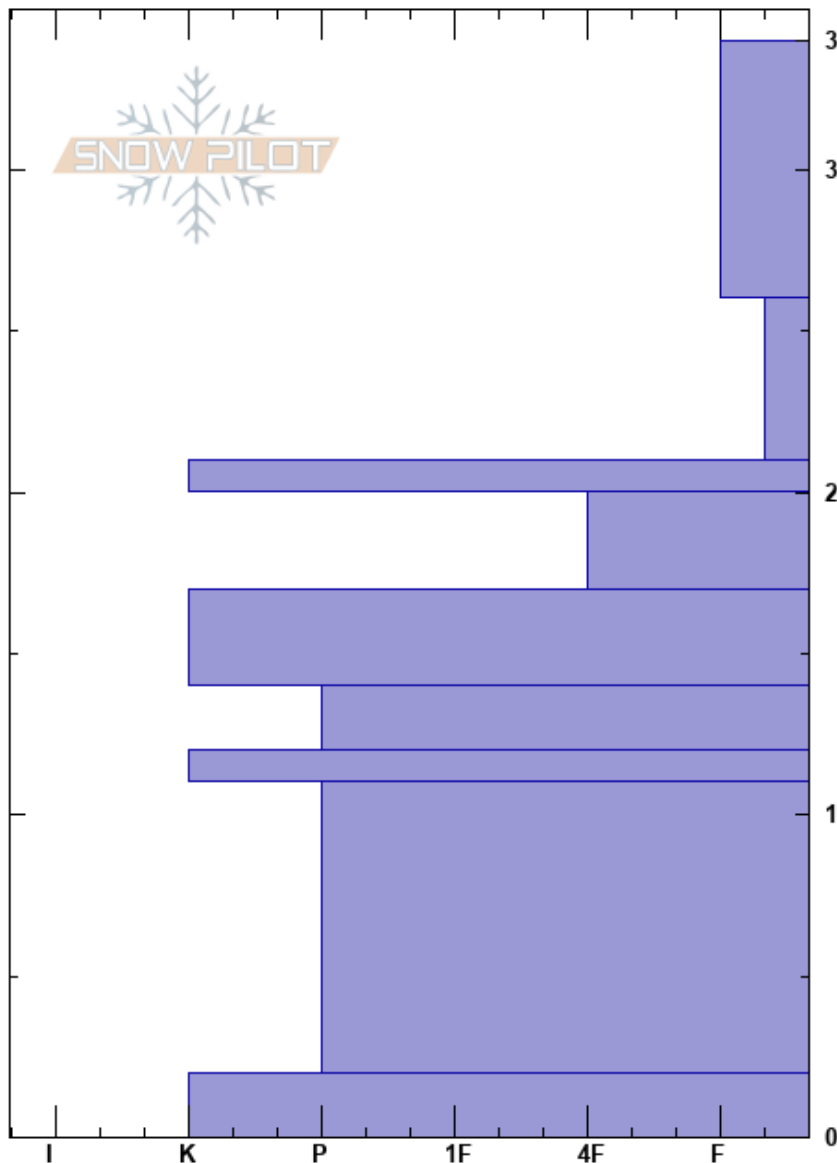

FA9808  
 Yellowstone Caldera  
 WY  
 Elevation: 7198 ft  
 Aspect:  
 Specifics:

Rose Jaffe  
 12/27/1998 - 1:40pm  
 Co-ord: 12T 515550E 4935660N  
 Slope Angle: 0°  
 Wind Loading:

Stability:  
 Air Temperature: 26°F  
 Sky Cover: OVC  
 Precipitation: S-1  
 Wind: Light Breeze

HS:34  
 Layer Notes:  
 34-26cm: fluffy  
 26-21cm: crystalline  
 20-17cm: crystalline  
 14-12cm: crystalline  
 11-2cm: crystalline

| Crystal Form | Crystal Size | Moisture | $\rho$ kg/m <sup>3</sup> | Stability tests & Layer comments |
|--------------|--------------|----------|--------------------------|----------------------------------|
|              |              |          |                          | 34-26cm: fluffy                  |
|              |              |          |                          | 26-21cm: crystalline             |
|              |              |          |                          | 20-17cm: crystalline             |
|              |              |          |                          | 14-12cm: crystalline             |
|              |              |          |                          | 11-2cm: crystalline              |