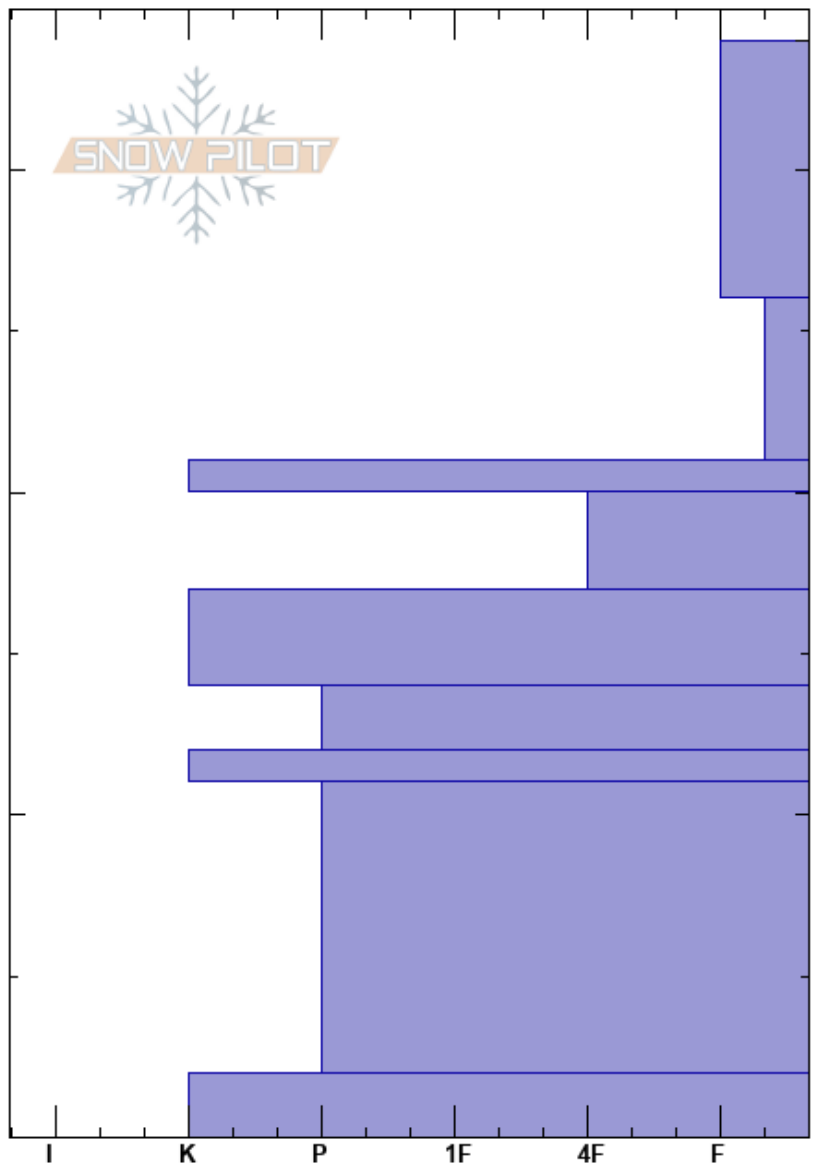

FA9808  
 Yellowstone Caldera  
 WY  
 Elevation: 7198 ft  
 Aspect:  
 Specifics:

Rose Jaffe  
 12/27/1998 - 1:40pm  
 Co-ord: 12T 515550E 4935660N  
 Slope Angle: 0°  
 Wind Loading:

Stability:  
 Air Temperature: 26°F  
 Sky Cover: OVC  
 Precipitation: S-1  
 Wind: Light Breeze

HS:34  
 Layer Notes:  
 34-26cm: fluffy  
 26-21cm: crystalline  
 20-17cm: crystalline  
 14-12cm: crystalline  
 11-2cm: crystalline

Crystal Form	Crystal Size	Moisture	$\rho$ kg/m <sup>3</sup>	Stability tests & Layer comments
				34-26cm: fluffy
				26-21cm: crystalline
				20-17cm: crystalline
				14-12cm: crystalline
				11-2cm: crystalline