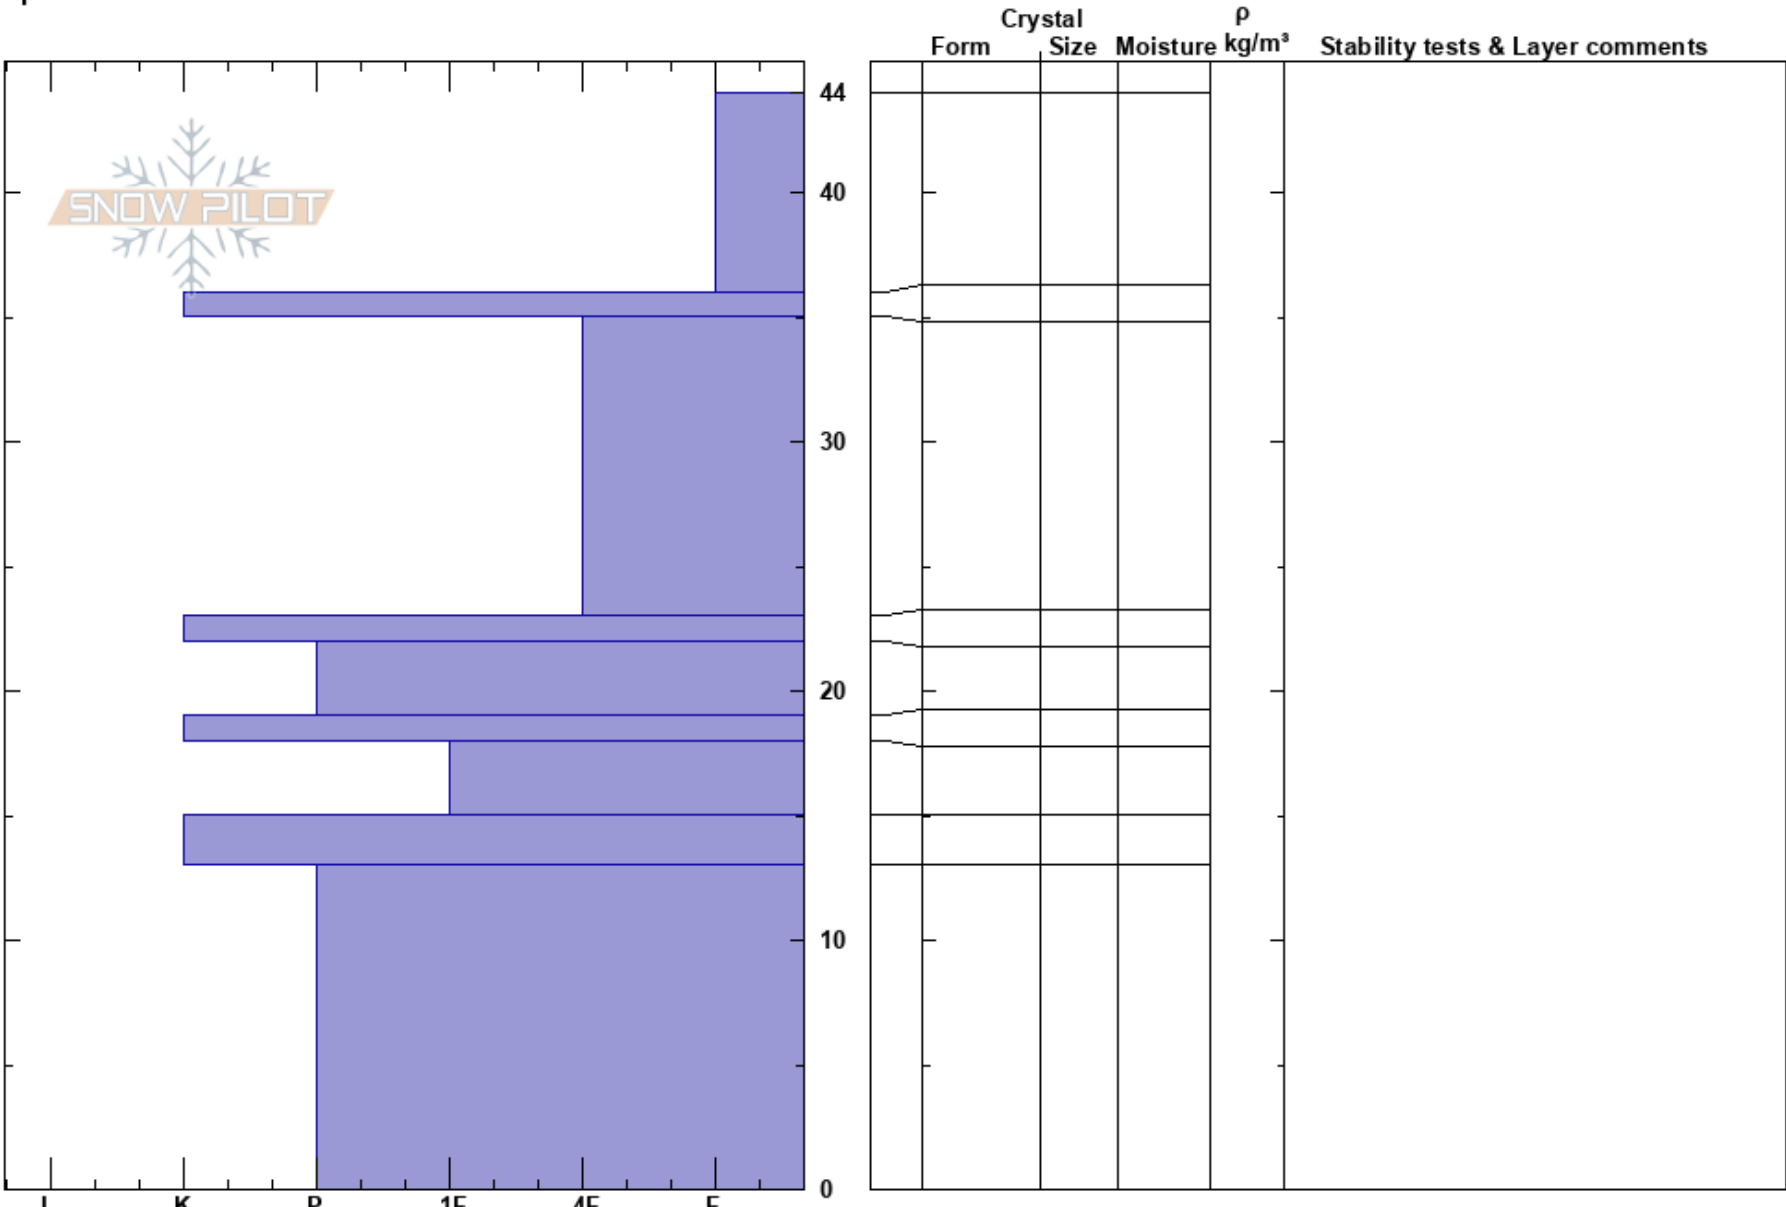

FA9805
Yellowstone Caldera
WY
Elevation: 7579 ft
Aspect: 276°
Specifics:

Rose Jaffe
12/12/1998 - 10:30am
Co-ord: 12T 515365E 4930191N
Slope Angle: 13°
Wind Loading:

Stability:
Air Temperature: 24°F
Sky Cover: BKN
Precipitation: NO
Wind: Calm

HS:44 Layer Notes:

Notes: Failed predation attempt Nez Perce pack