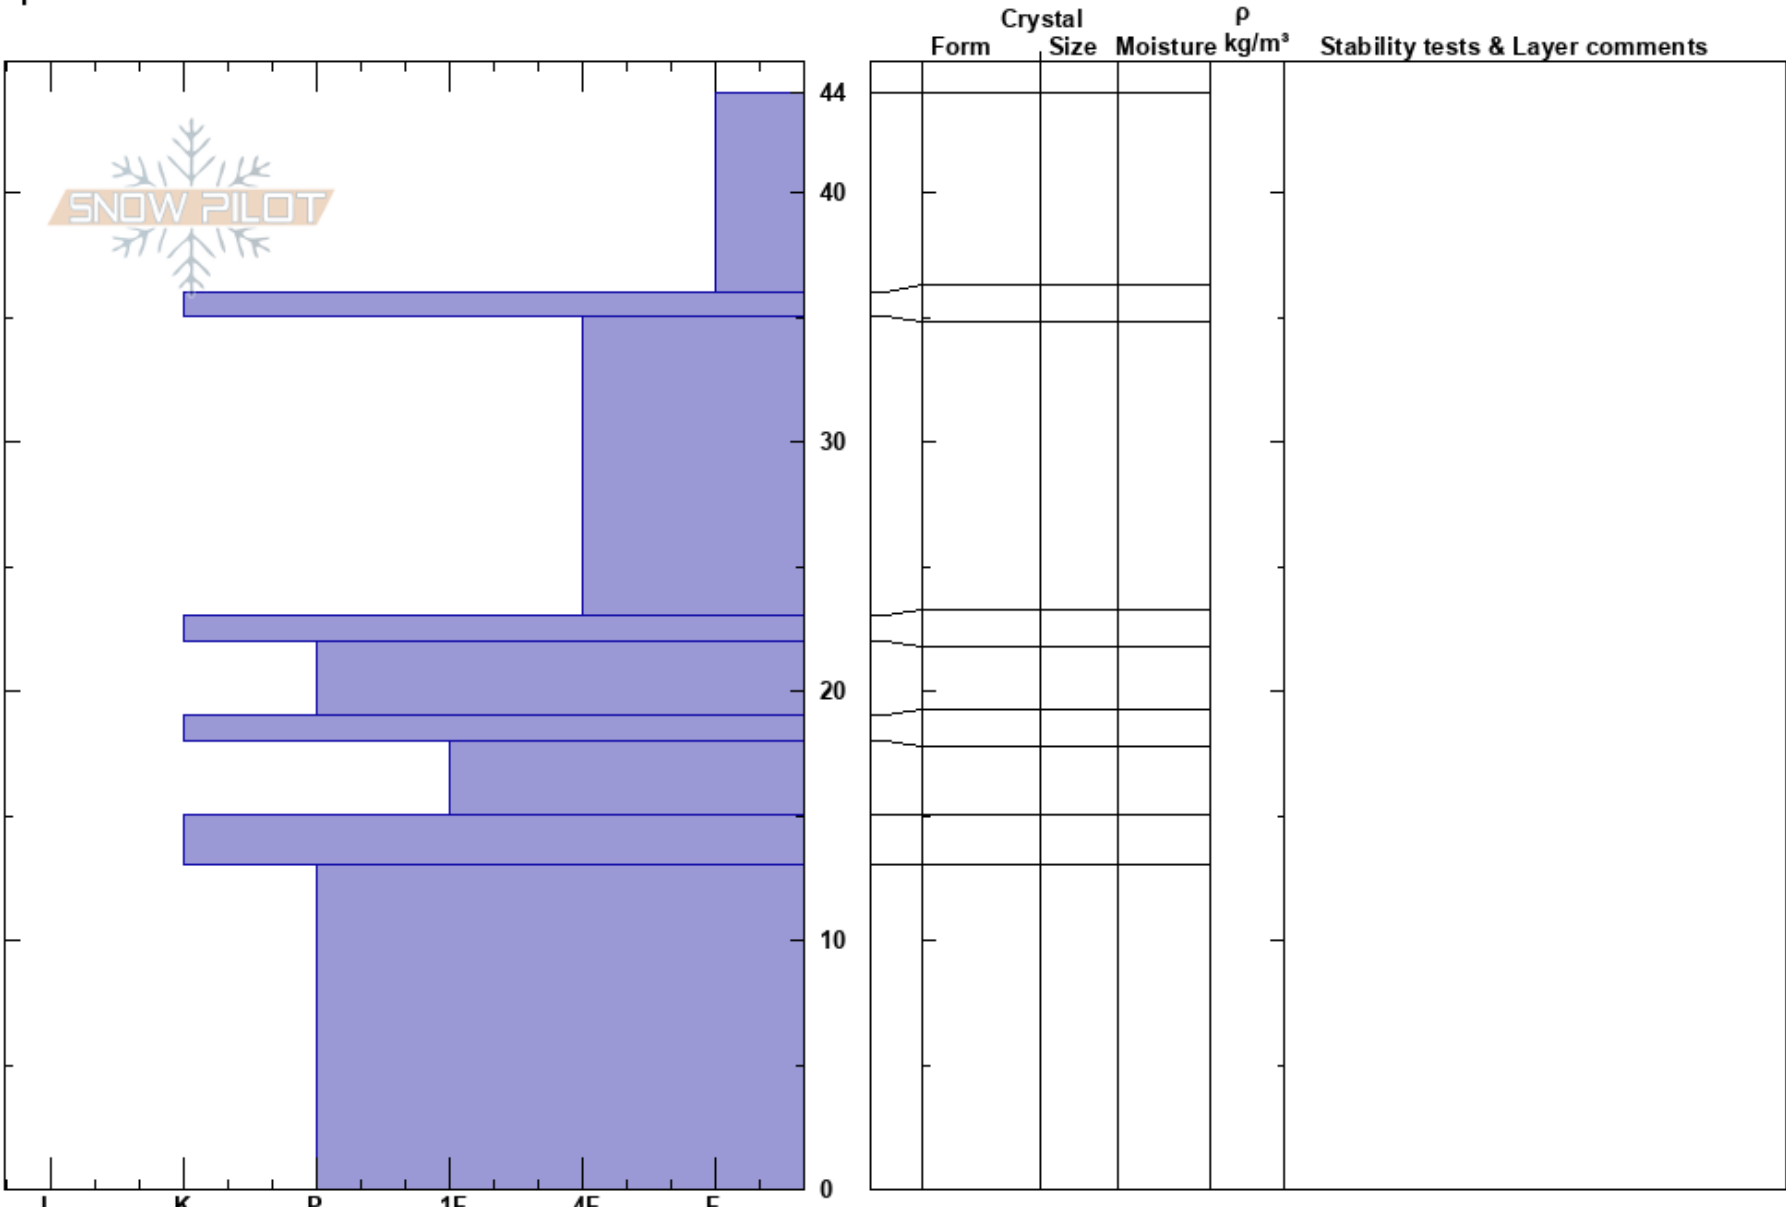

FA9805  
 Yellowstone Caldera  
 WY  
**Elevation:** 7579 ft  
**Aspect:** 276°  
**Specifics:**

Rose Jaffe  
 12/12/1998 - 10:30am  
**Co-ord:** 12T 515365E 4930191N  
**Slope Angle:** 13°  
**Wind Loading:**

**Stability:** HS:44  
**Air Temperature:** 24°F  
**Sky Cover:** BKN  
**Precipitation:** NO  
**Wind:** Calm  
**Layer Notes:**

**Notes:** Failed predation attempt Nez Perce pack