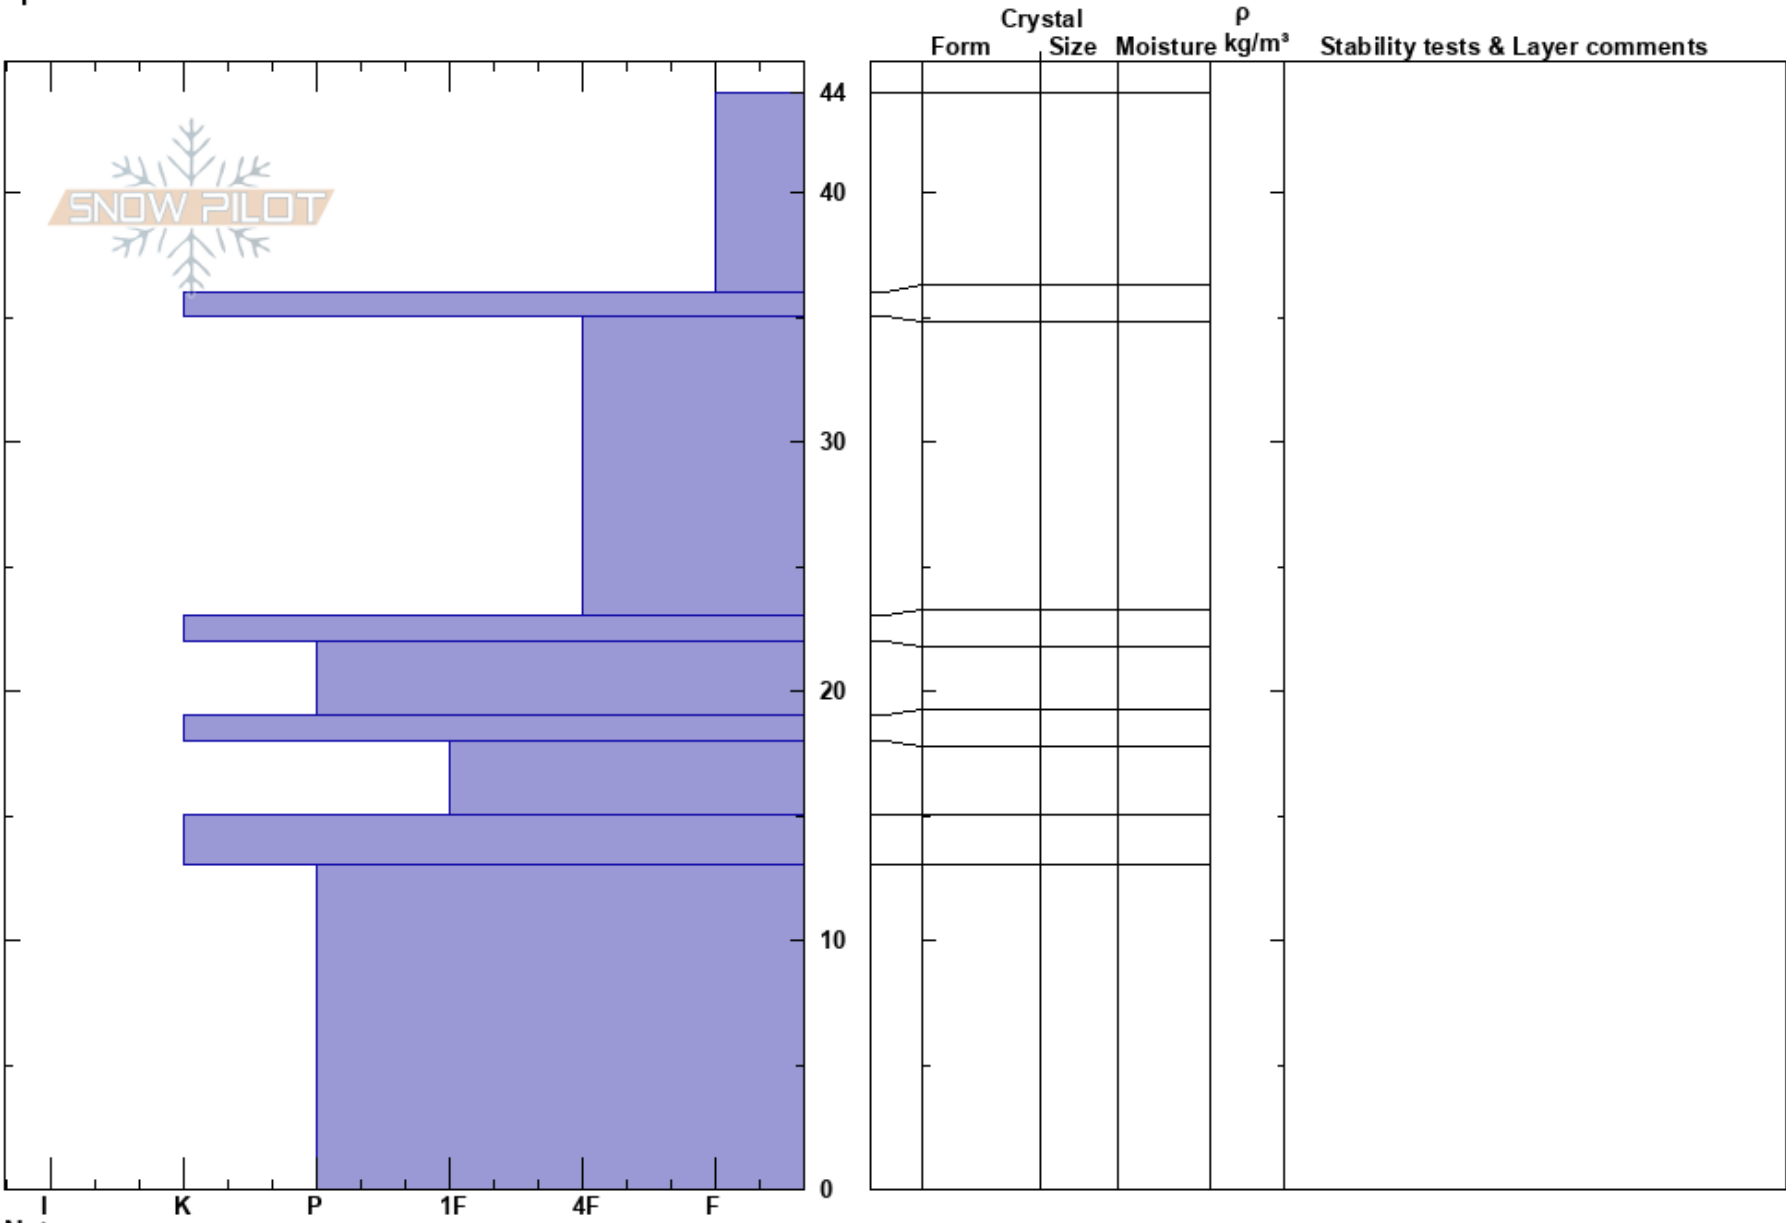

FA9805  
 Yellowstone Caldera  
 WY  
**Elevation:** 7579 ft  
**Aspect:** 276°  
**Specifics:**

Rose Jaffe  
 12/12/1998 - 10:30am  
**Co-ord:** 12T 515365E 4930191N  
**Slope Angle:** 13°  
**Wind Loading:**

**Stability:** HS:44      **Layer Notes:**  
**Air Temperature:** 24°F  
**Sky Cover:** BKN  
**Precipitation:** NO  
**Wind:** Calm

**Notes:** Failed pre-dation attempt Nez Perce pack