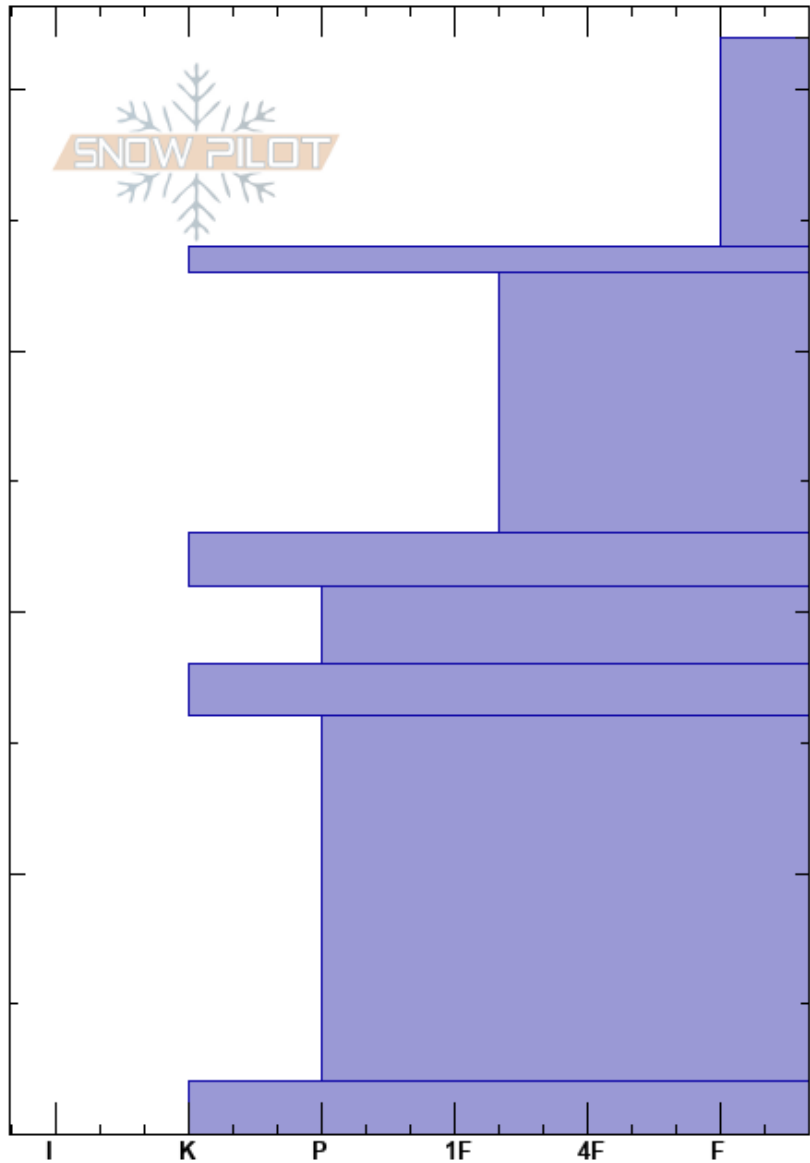

FA9804
Yellowstone Caldera
WY
Elevation: 7559 ft
Aspect: 50°
Specifics:

Rose Jaffe
12/11/1998 - 4:00pm
Co-ord: 12T 515480E 4930280N
Slope Angle: 12°
Wind Loading:

Stability:
Air Temperature: 22°F
Sky Cover: SCT
Precipitation: NO
Wind: Calm

HS:42
Layer Notes:

Crystal Form	Crystal Size	Moisture	ρ kg/m ³	Stability tests & Layer comments

Notes: Failed predation attempt Nez Perce pack