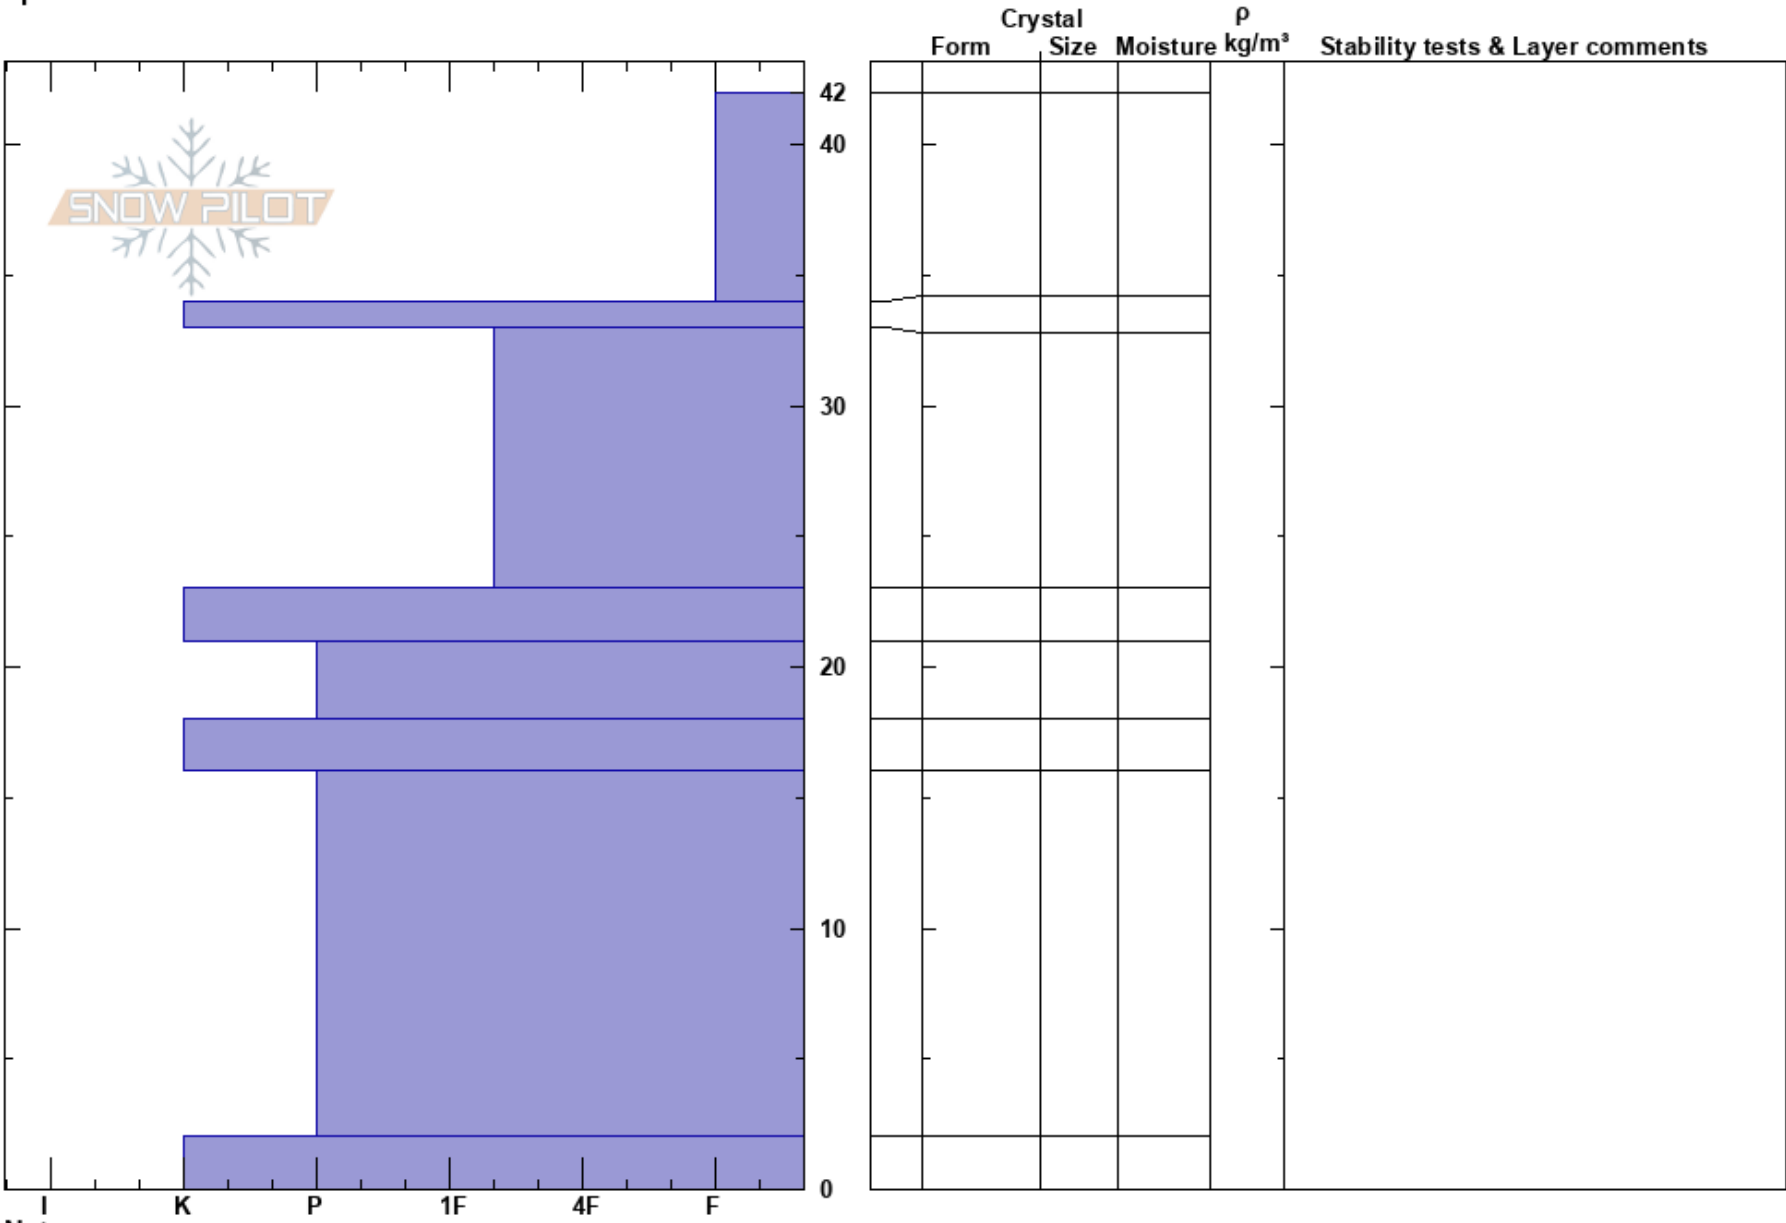

FA9804  
 Yellowstone Caldera  
 WY  
**Elevation:** 7559 ft  
**Aspect:** 50°  
**Specifics:**

Rose Jaffe  
 12/11/1998 - 4:00pm  
**Co-ord:** 12T 515480E 4930280N  
**Slope Angle:** 12°  
**Wind Loading:**

**Stability:**  
**Air Temperature:** 22°F  
**Sky Cover:** SCT  
**Precipitation:** NO  
**Wind:** Calm

**HS:** 42

**Layer Notes:**

**Notes:** Failed predation attempt Nez Perce pack