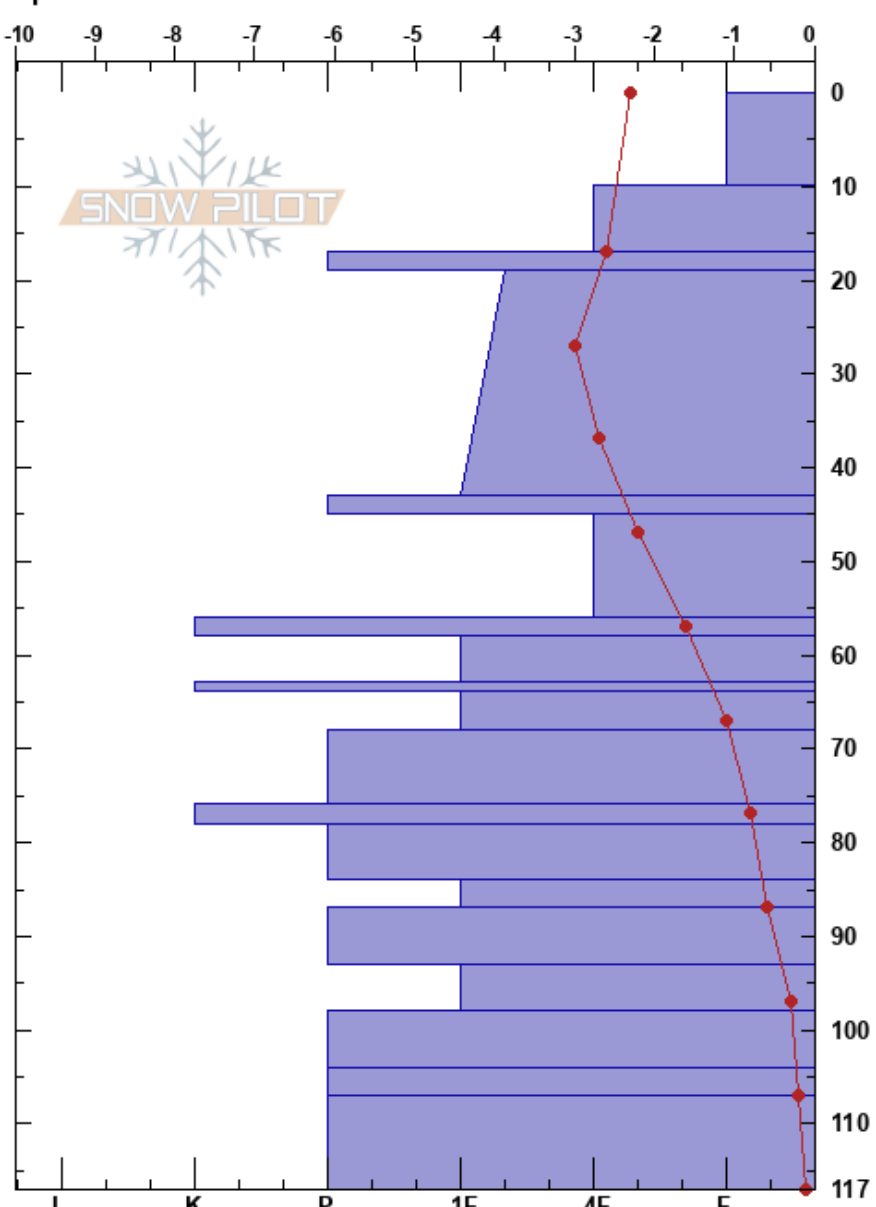

Finse_SWE_Pit
 Hardanger
 Norway
 Elevation: 1230 m
 Aspect: 315°
 Specifics:

Håvard Mongstad
 20/03/2017 - 15:30
 Co-ord: 60.59707N, 7.52631E
 Slope Angle: 0°
 Wind Loading: yes

Stability:
 Air Temperature: -2.8°C
 Sky Cover: BKN
 Precipitation: S1
 Wind: W Light Breeze

Form	Crystal		Moisture	ρ kg/m³	Stability tests & Layer comments
	Size	Moisture			
+	0.1-1			160	
/	0.5-1			230	
⊙					
	0.5-1			290	
⊙					
				300	
	1-2			320	
				380	
				400	
• (/)				370	

Notes:

I K P 1F 4F F