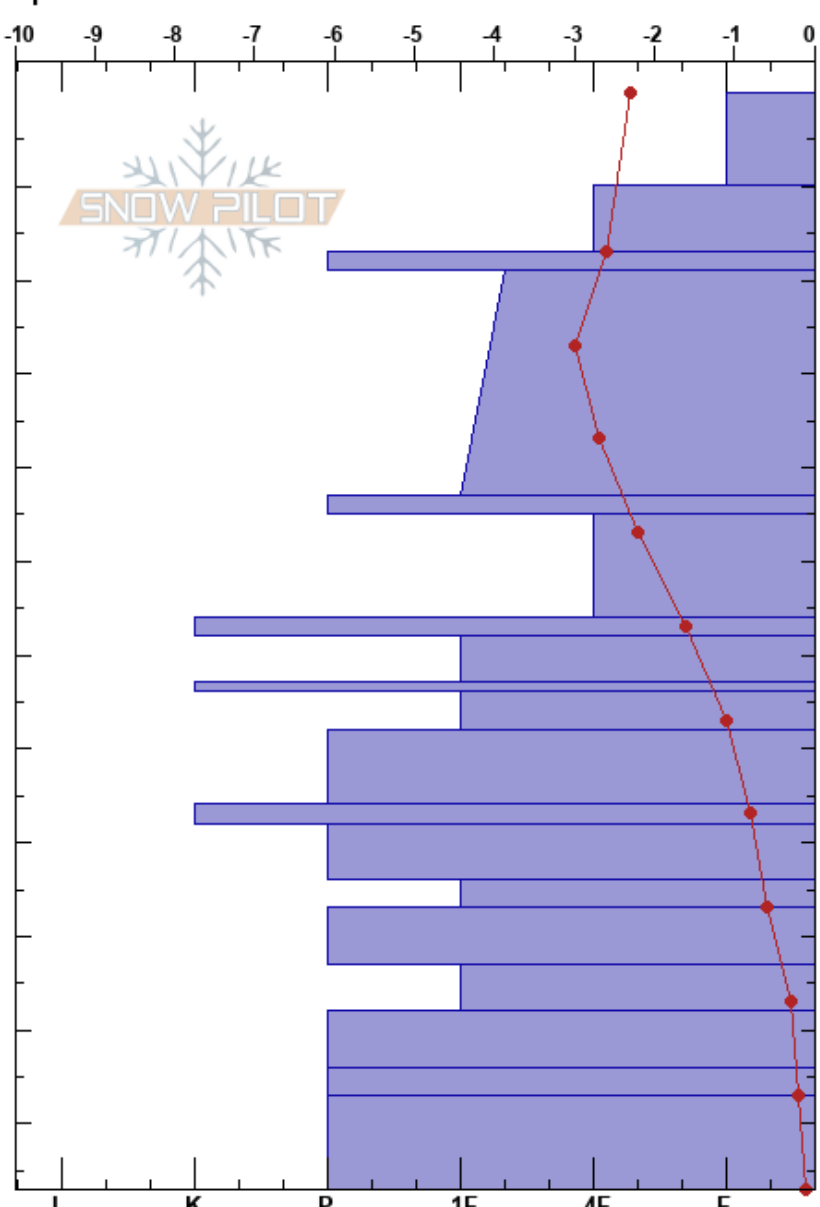

Finse_SWE_Pit
 Hardanger
 Norway
 Elevation: 1230 m
 Aspect: 315°
 Specifics:

Håvard Mongstad
 20/03/2017 - 15:30
 Co-ord: 60.59707N, 7.52631E
 Slope Angle: 0°
 Wind Loading: yes

Stability:
 Air Temperature: -2.8°C
 Sky Cover: BKN
 Precipitation: S1
 Wind: W Light Breeze

Form	Crystal		ρ kg/m³	Stability tests & Layer comments
	Size	Moisture		
+	0.1-1		160	
/	0.5-1		230	
⊙				
	0.5-1		290	
⊙				
			300	
	1-2		320	
			380	
			400	
• (/)			370	

Notes: