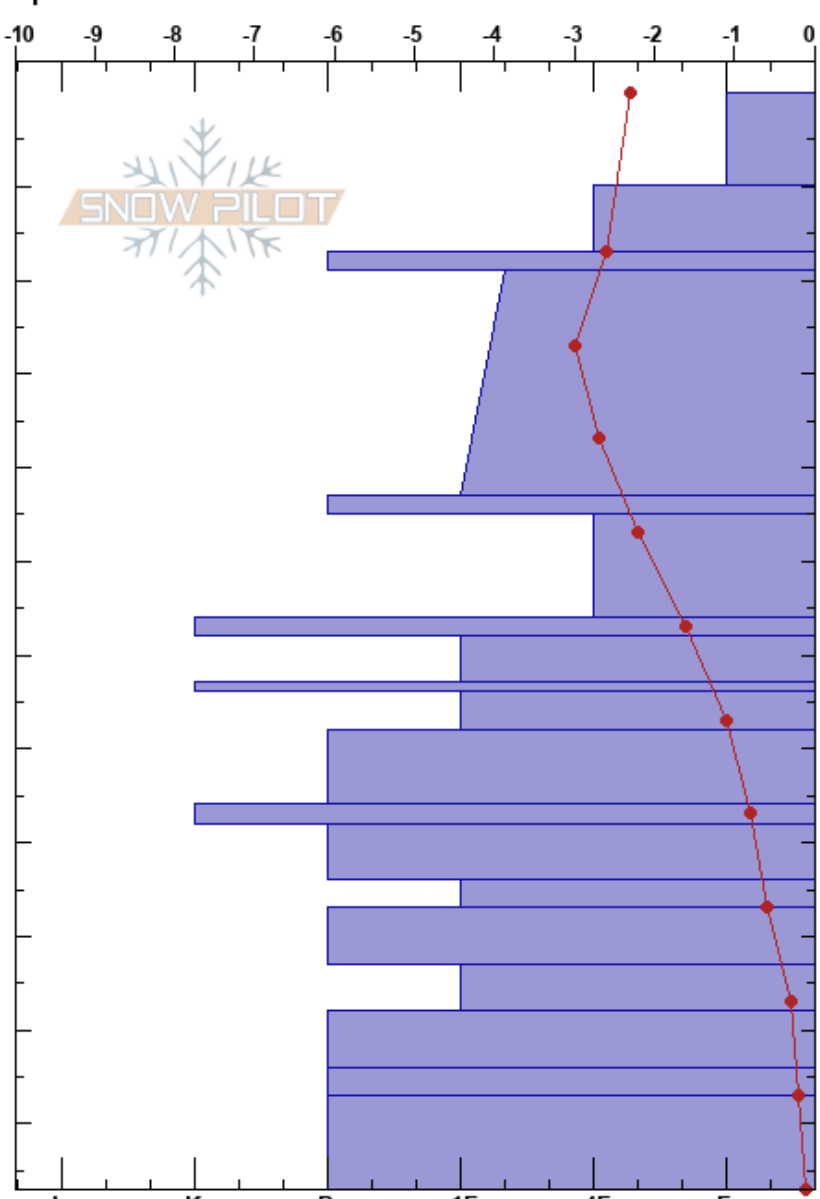

Finse_SWE_Pit
 Hardanger
 Norway
 Elevation: 1230 m
 Aspect: 315°
 Specifics:

Håvard Mongstad
 20/03/2017 - 15:30
 Co-ord: 60.59707N, 7.52631E
 Slope Angle: 0°
 Wind Loading: yes

Stability:
 Air Temperature: -2.8°C
 Sky Cover: BKN
 Precipitation: S1
 Wind: W Light Breeze

Form	Crystal		Moisture	ρ kg/m³	Stability tests & Layer comments
	Size	Moisture			
+	0.1-1			160	
/	0.5-1			230	
⊙					
	0.5-1			290	
⊙					
				300	
	1-2			320	
				380	
				400	
• (/)				370	

Notes:

I K P 1F 4F F