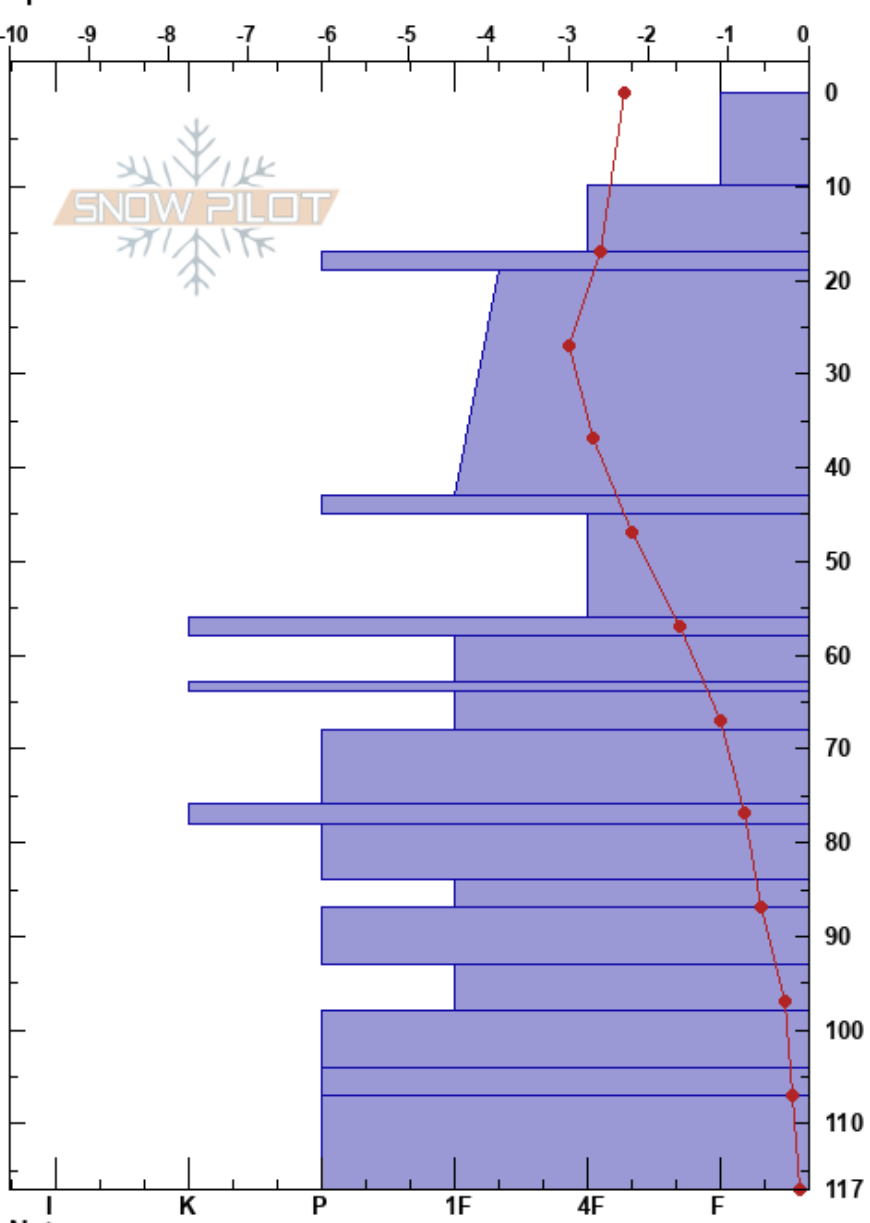

Finse_SWE_Pit
 Hardanger
 Norway
Elevation: 1230 m
Aspect: 315°
Specifics:

Håvard Mongstad
 20/03/2017 - 15:30
Co-ord: 60.59707N, 7.52631E
Slope Angle: 0°
Wind Loading: yes

Stability: HS:117 **Layer Notes:**
Air Temperature: -2.8°C
Sky Cover: BKN
Precipitation: S1
Wind: W Light Breeze

Form	Crystal		ρ kg/m³	Stability tests & Layer comments
	Size	Moisture		
+	0.1-1		160	
/	0.5-1		230	
⊙				
	0.5-1		290	
⊙				
			300	
	1-2		320	
			380	
			400	
• (/)			370	

Notes:

I K P 1F 4F F 117