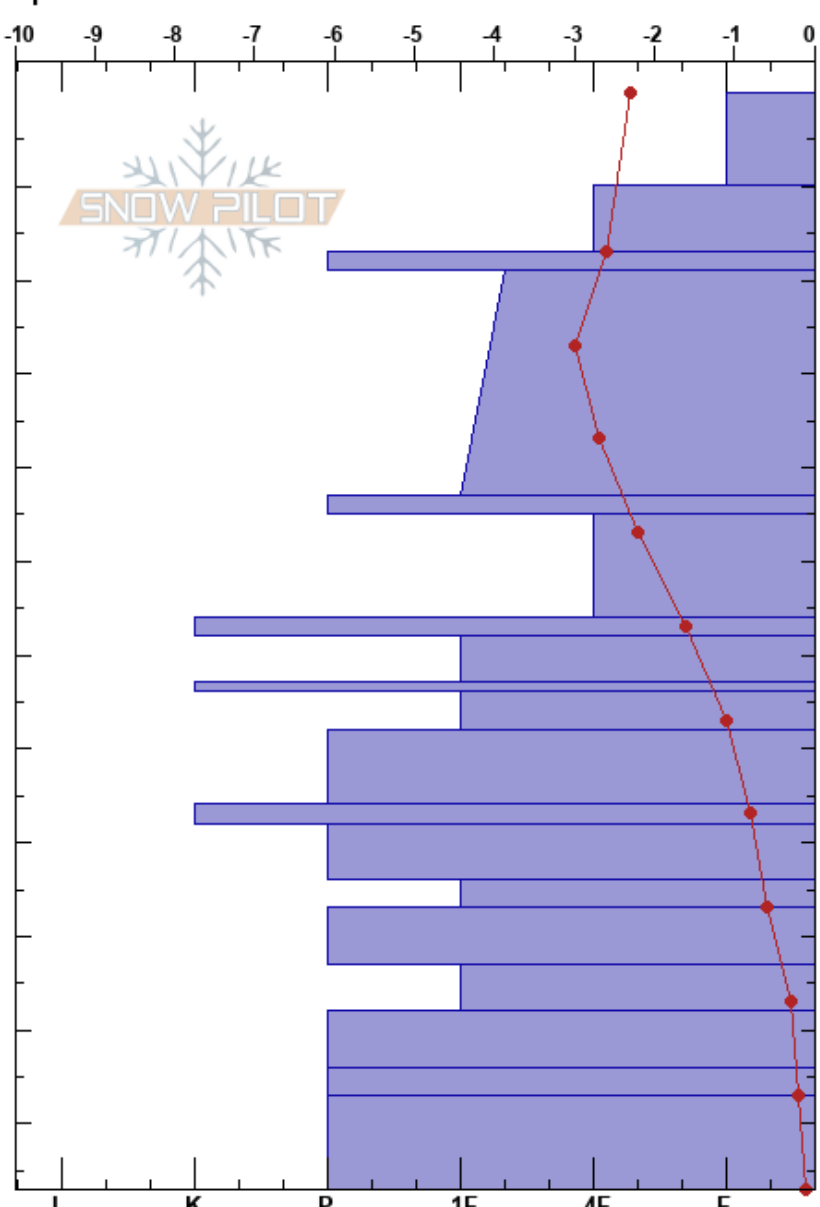

Finse_SWE_Pit
 Hardanger
 Norway
 Elevation: 1230 m
 Aspect: 315°
 Specifics:

Håvard Mongstad
 20/03/2017 - 15:30
 Co-ord: 60.59707N, 7.52631E
 Slope Angle: 0°
 Wind Loading: yes

Stability:
 Air Temperature: -2.8°C
 Sky Cover: BKN
 Precipitation: S1
 Wind: W Light Breeze

Form	Crystal		ρ kg/m³	Stability tests & Layer comments
	Size	Moisture		
+	0.1-1		160	
/	0.5-1		230	
⊙				
	0.5-1		290	
⊙				
			300	
	1-2		320	
			380	
			400	
• (/)			370	

Notes:

I K P 1F 4F F