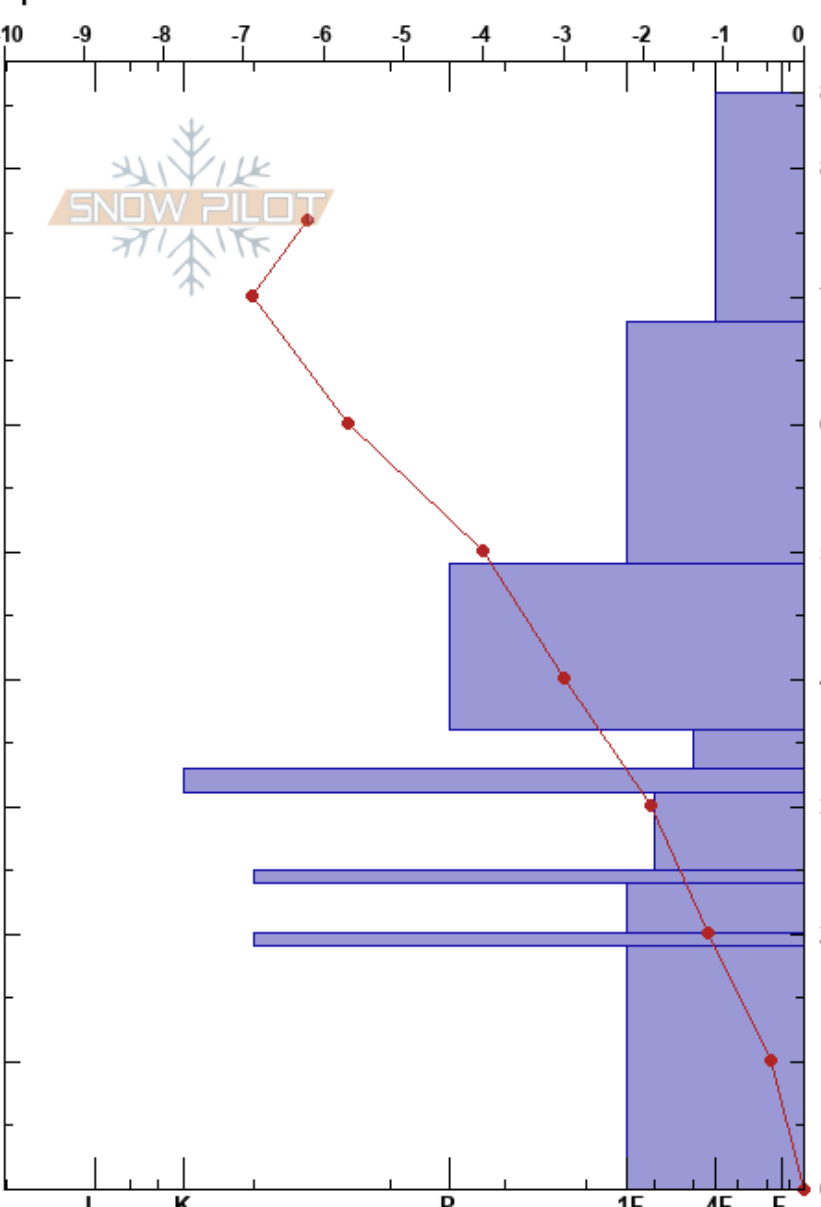

Wheeler Flats  
 Sunshine Village  
 AB  
 Elevation: 2120 m  
 Aspect:  
 Specifics:

Zoe Ryan  
 05/12/2020 - 13:30  
 Co-ord: 11U 585508W 5659906S  
 Slope Angle: 0°  
 Wind Loading:

Stability:  
 Air Temperature: 2.1°C  
 Sky Cover: FEW  
 Precipitation: NO  
 Wind: Calm

HS: 86  
 PF: 50  
 33-31cm: Nov 5th

Layer Notes:

Form	Crystal Size	Moisture	$\rho$ kg/m <sup>3</sup>	Stability tests & Layer comments
∇	4			
/	0.5-1			
⊖	0.5-1			← CT19, RP @68cm
⊖	0.5			
□	1-2			
=				
□	1-2			33-31cm: Nov 5th
⊙⊙				
□	1-2			
⊙⊙				
□	2-3			