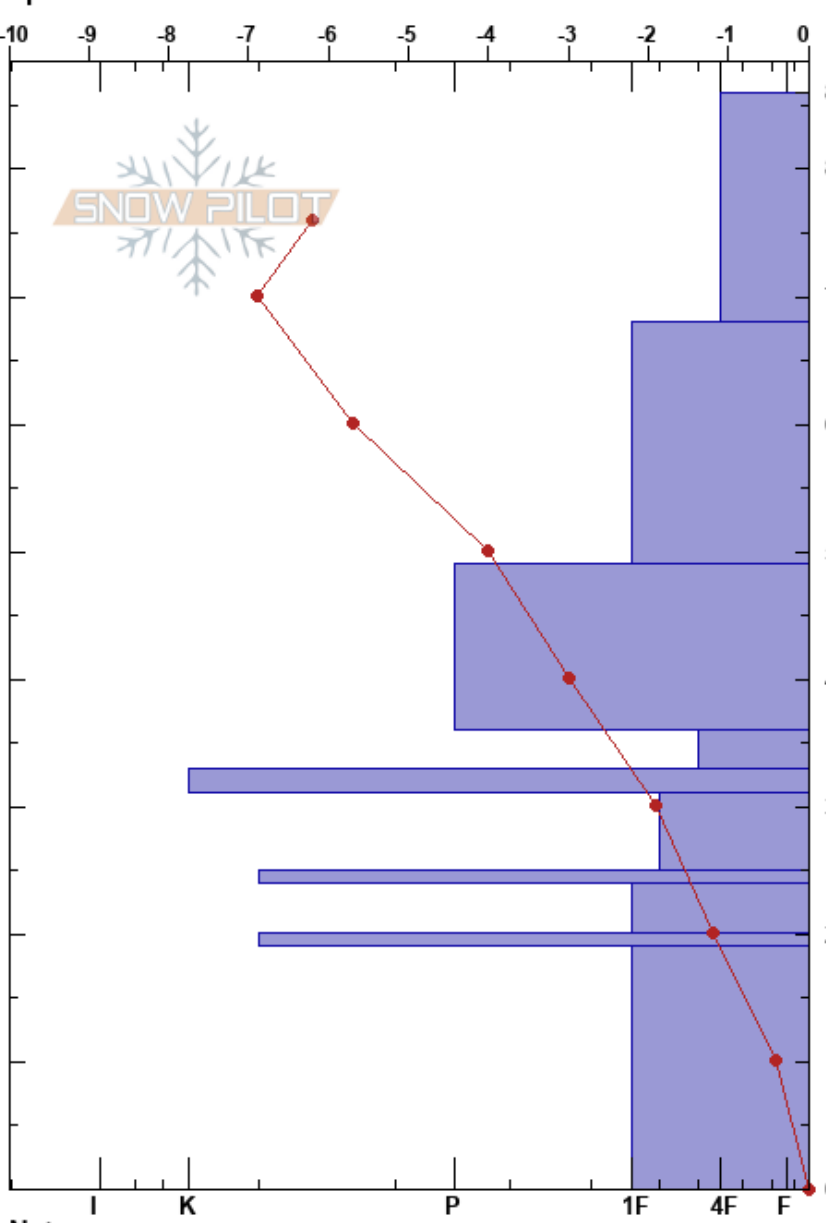

Wheeler Flats
 Sunshine Village
 AB
 Elevation: 2120 m
 Aspect:
 Specifics:

Zoe Ryan
 05/12/2020 - 13:30
 Co-ord: 11U 585508W 5659906S
 Slope Angle: 0°
 Wind Loading:

Stability:
 Air Temperature: 2.1°C
 Sky Cover: FEW
 Precipitation: NO
 Wind: Calm

HS: 86
 PF: 50
 33-31cm: Nov 5th

Layer Notes:

Form	Crystal Size	Moisture	ρ kg/m ³	Stability tests & Layer comments
∇	4			
/	0.5-1			
⊖	0.5-1			← CT19, RP @68cm
⊖	0.5			
□	1-2			
=				
□	1-2			33-31cm: Nov 5th
⊙⊙				
□	1-2			
⊙⊙				
□	2-3			