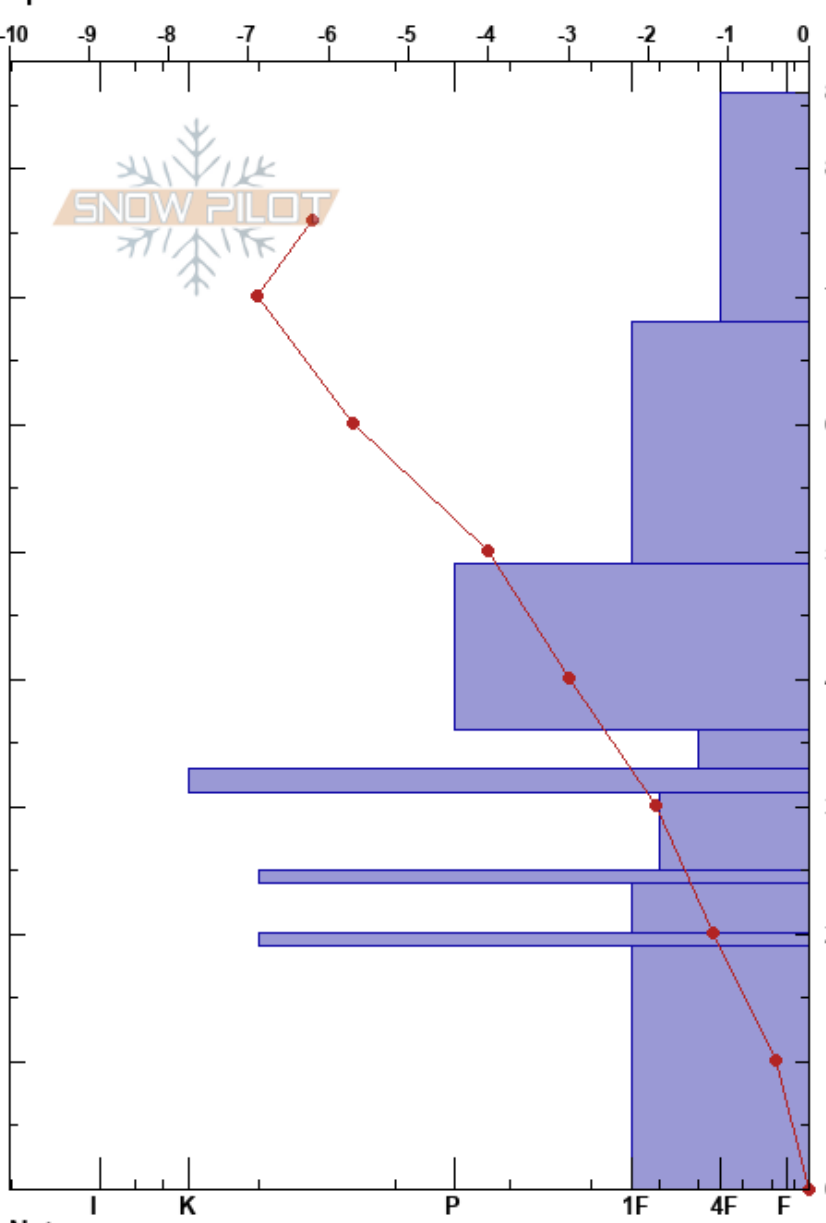

Wheeler Flats
 Sunshine Village
 AB
 Elevation: 2120 m
 Aspect:
 Specifics:

Zoe Ryan
 05/12/2020 - 13:30
 Co-ord: 11U 585508W 5659906S
 Slope Angle: 0°
 Wind Loading:

Stability:
 Air Temperature: 2.1°C
 Sky Cover: FEW
 Precipitation: NO
 Wind: Calm

HS: 86
 PF: 50
 33-31cm: Nov 5th

Layer Notes:

Form	Crystal Size	Moisture	ρ kg/m ³	Stability tests & Layer comments
∇	4			
/	0.5-1			
⊖	0.5-1			← CT19, RP @68cm
⊖	0.5			
□	1-2			
=				
□	1-2			33-31cm: Nov 5th
⊙				
□	1-2			
⊙				
□	2-3			