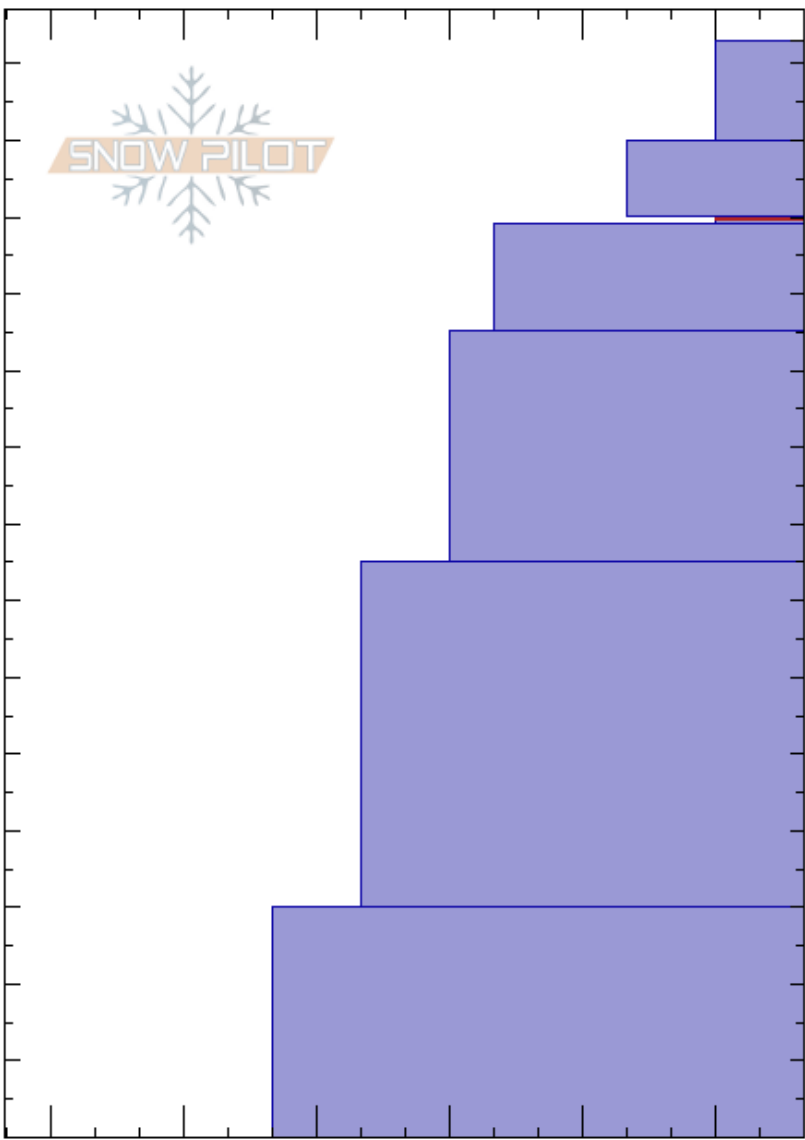

Round Lake #1  
 Cooke City  
 MT  
 Elevation: 9500 ft  
 Aspect: 10°  
 Specifics: Snowmobile tracks on slope; We snowmobiled slope

Ian Hoyer  
 12/04/2020 - 12:00pm  
 Co-ord: 45.07995N, -109.91775W  
 Slope Angle: 25°  
 Wind Loading: no

Stability: Good HS: 143  
 Air Temperature: 120-119cm: Problematic layer  
 Sky Cover: CLR  
 Precipitation: NO  
 Wind: W Light Breeze

Height (cm)	Crystal		Moisture	$\rho$ kg/m <sup>3</sup>	Stability tests & Layer comments
	Form	Size			
143					
140					
130	+				
120	/				
120	*				← ECTN12 @120cm
110					
100					
90					
80					
70					
60					
50					
40					
30					
20					
10					
0					