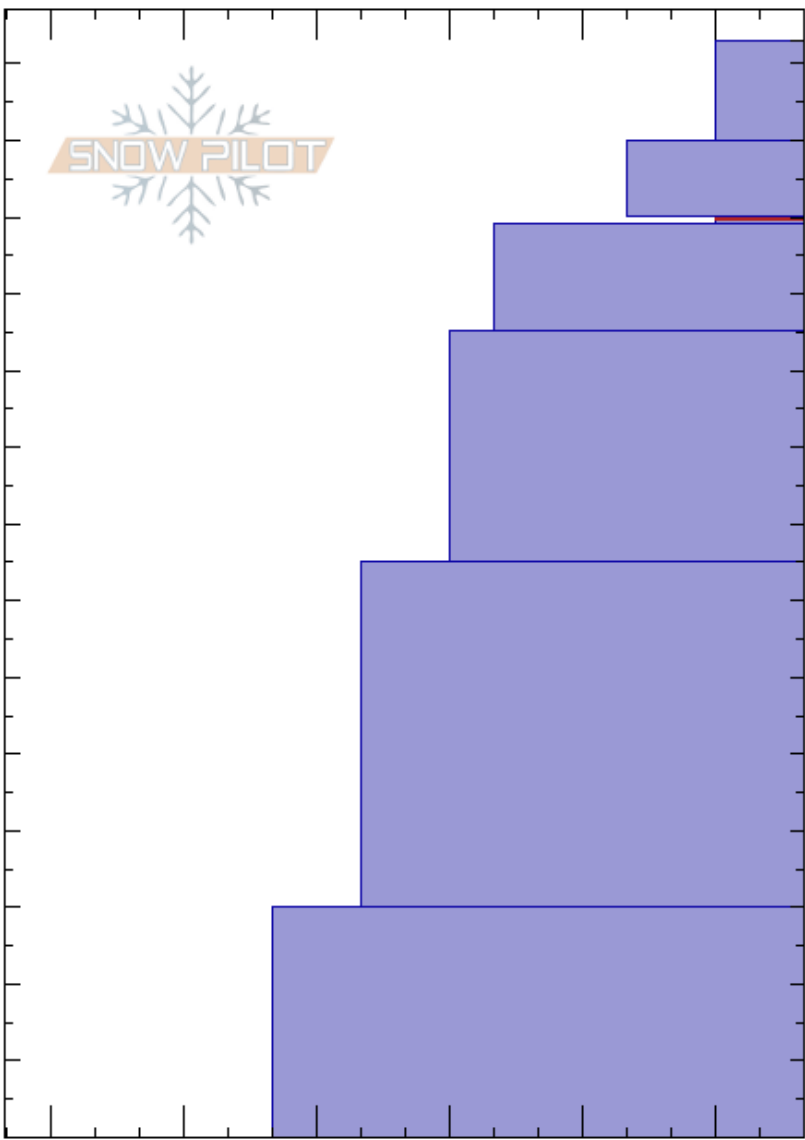

Round Lake #1  
 Cooke City  
 MT  
 Elevation: 9500 ft  
 Aspect: 10°  
 Specifics: Snowmobile tracks on slope; We snowmobiled slope

Ian Hoyer  
 12/04/2020 - 12:00pm  
 Co-ord: 45.07995N, -109.91775W  
 Slope Angle: 25°  
 Wind Loading: no

Stability: Good HS: 143  
 Air Temperature: 120-119cm: Problematic layer  
 Sky Cover: CLR  
 Precipitation: NO  
 Wind: W Light Breeze

Height (cm)	Crystal		Moisture	$\rho$ kg/m <sup>3</sup>	Stability tests & Layer comments
	Form	Size			
143					
140	+				
130	/				
120	*				← ECTN12 @120cm
110					
100					
90					
80					
70					
60					
50					
40					
30					
20					
10					
0					