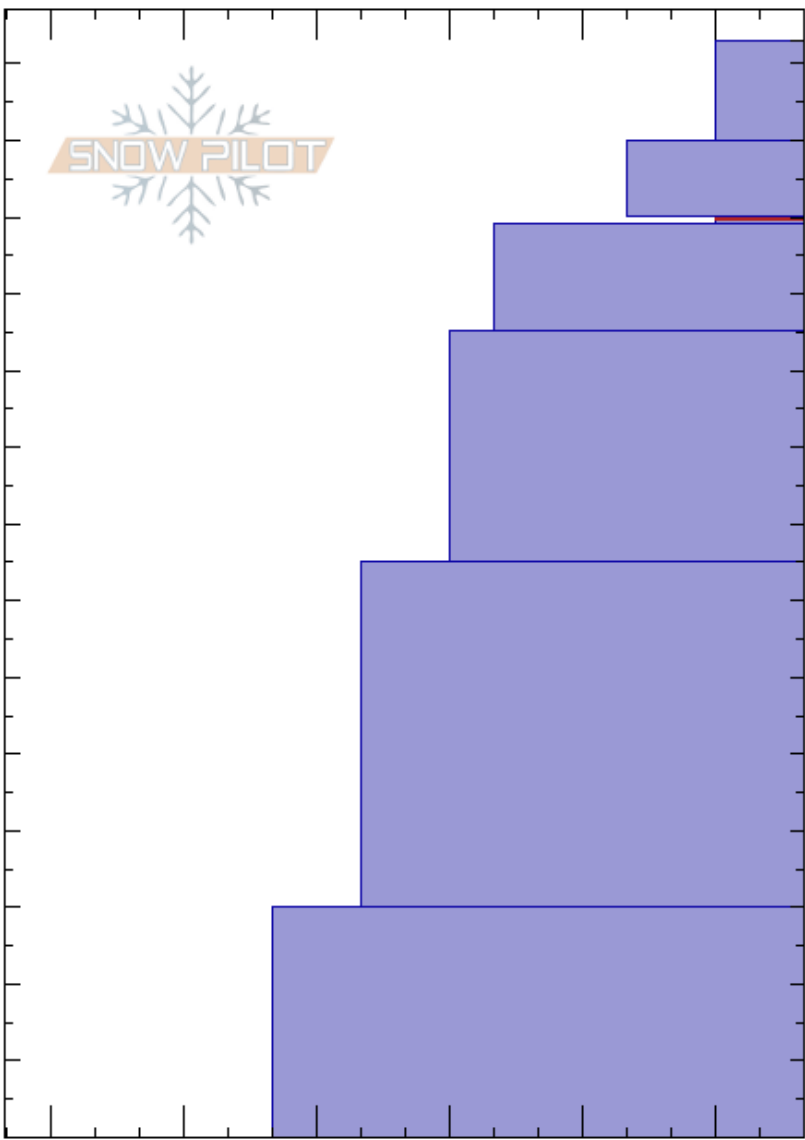

Round Lake #1
 Cooke City
 MT
 Elevation: 9500 ft
 Aspect: 10°
 Specifics: Snowmobile tracks on slope; We snowmobiled slope

Ian Hoyer
 12/04/2020 - 12:00pm
 Co-ord: 45.07995N, -109.91775W
 Slope Angle: 25°
 Wind Loading: no

Stability: Good HS: 143
 Air Temperature: 120-119cm: Problematic layer
 Sky Cover: CLR
 Precipitation: NO
 Wind: W Light Breeze

Height (ft)	Crystal		Moisture	ρ kg/m ³	Stability tests & Layer comments
	Form	Size			
143					
140	+				
130	/				
120	*				← ECTN12 @120cm
110					
100					
90					
80					
70					
60					
50					
40					
30					
20					
10					
0					