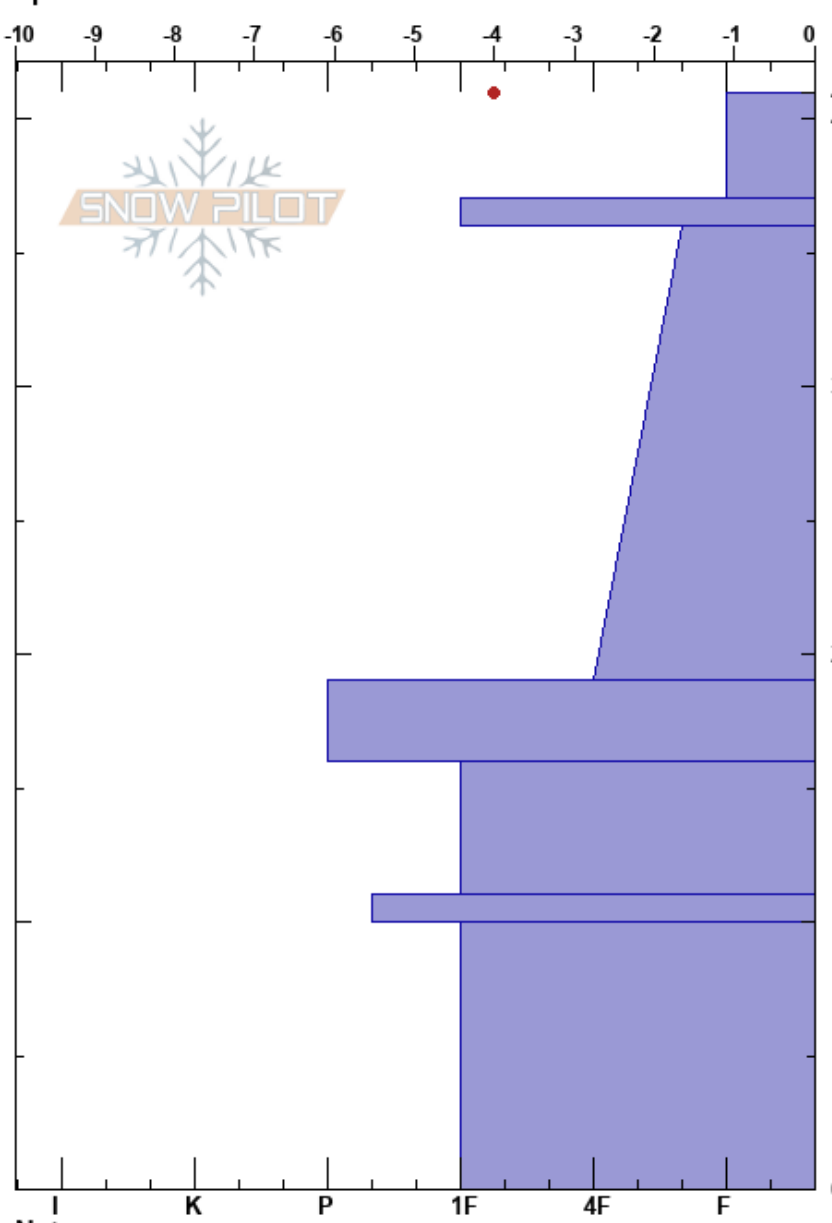

Becker Ridge  
 Central Sierra  
 CA  
 Elevation: 7981 ft  
 Aspect: 352°  
 Specifics:

Steve Reynaud  
 12/04/2020 - 11:00am  
 Co-ord: 38.83189N, -120.05679W  
 Slope Angle: 23°  
 Wind Loading: no

Stability: Very Good  
 Air Temperature: 5°C  
 Sky Cover: CLR  
 Precipitation: NO  
 Wind: Calm

HS:41  
 Layer Notes:

Form	Crystal		$\rho$ kg/m <sup>3</sup>	Stability tests & Layer comments
	Size	Moisture		
☐ (☐)	0.5-1			
⊙⊙				
☐	1	D		
=				
●	0.5-1	D-M		
⊙⊙				
●	0.5	M		

ECTX  
 CTN

Notes: Snowpit dug in open but wind protected below treeline area.