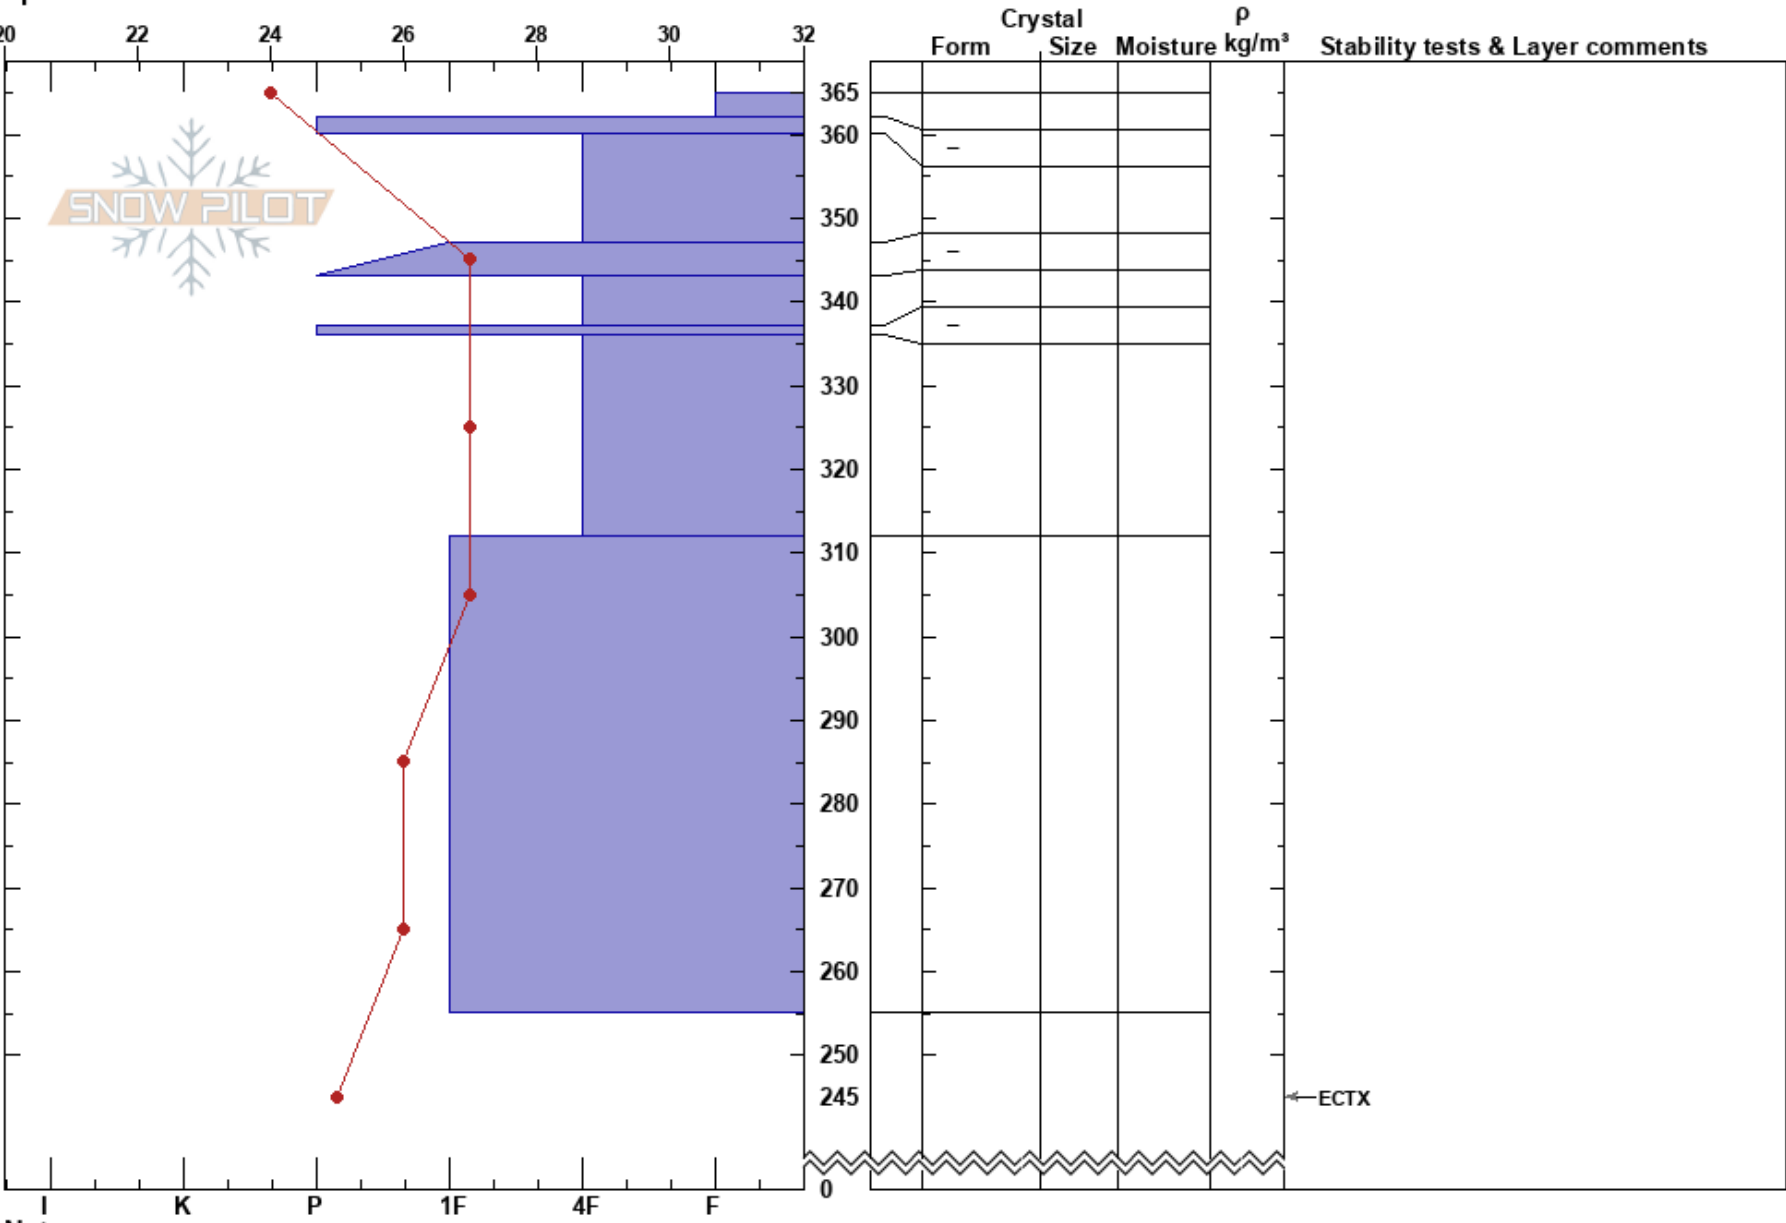

Northside of Henderson  
Beartooths  
MT  
Elevation: 9145 ft  
Aspect: N  
Specifics:

Roy Taylor  
03/24/2017 - 2:30pm  
Co-ord: 45.05882N, -109.94311W  
Slope Angle: 35°  
Wind Loading:

Stability:  
Air Temperature:  
Sky Cover:  
Precipitation:  
Wind:  
HS:365 Layer Notes: