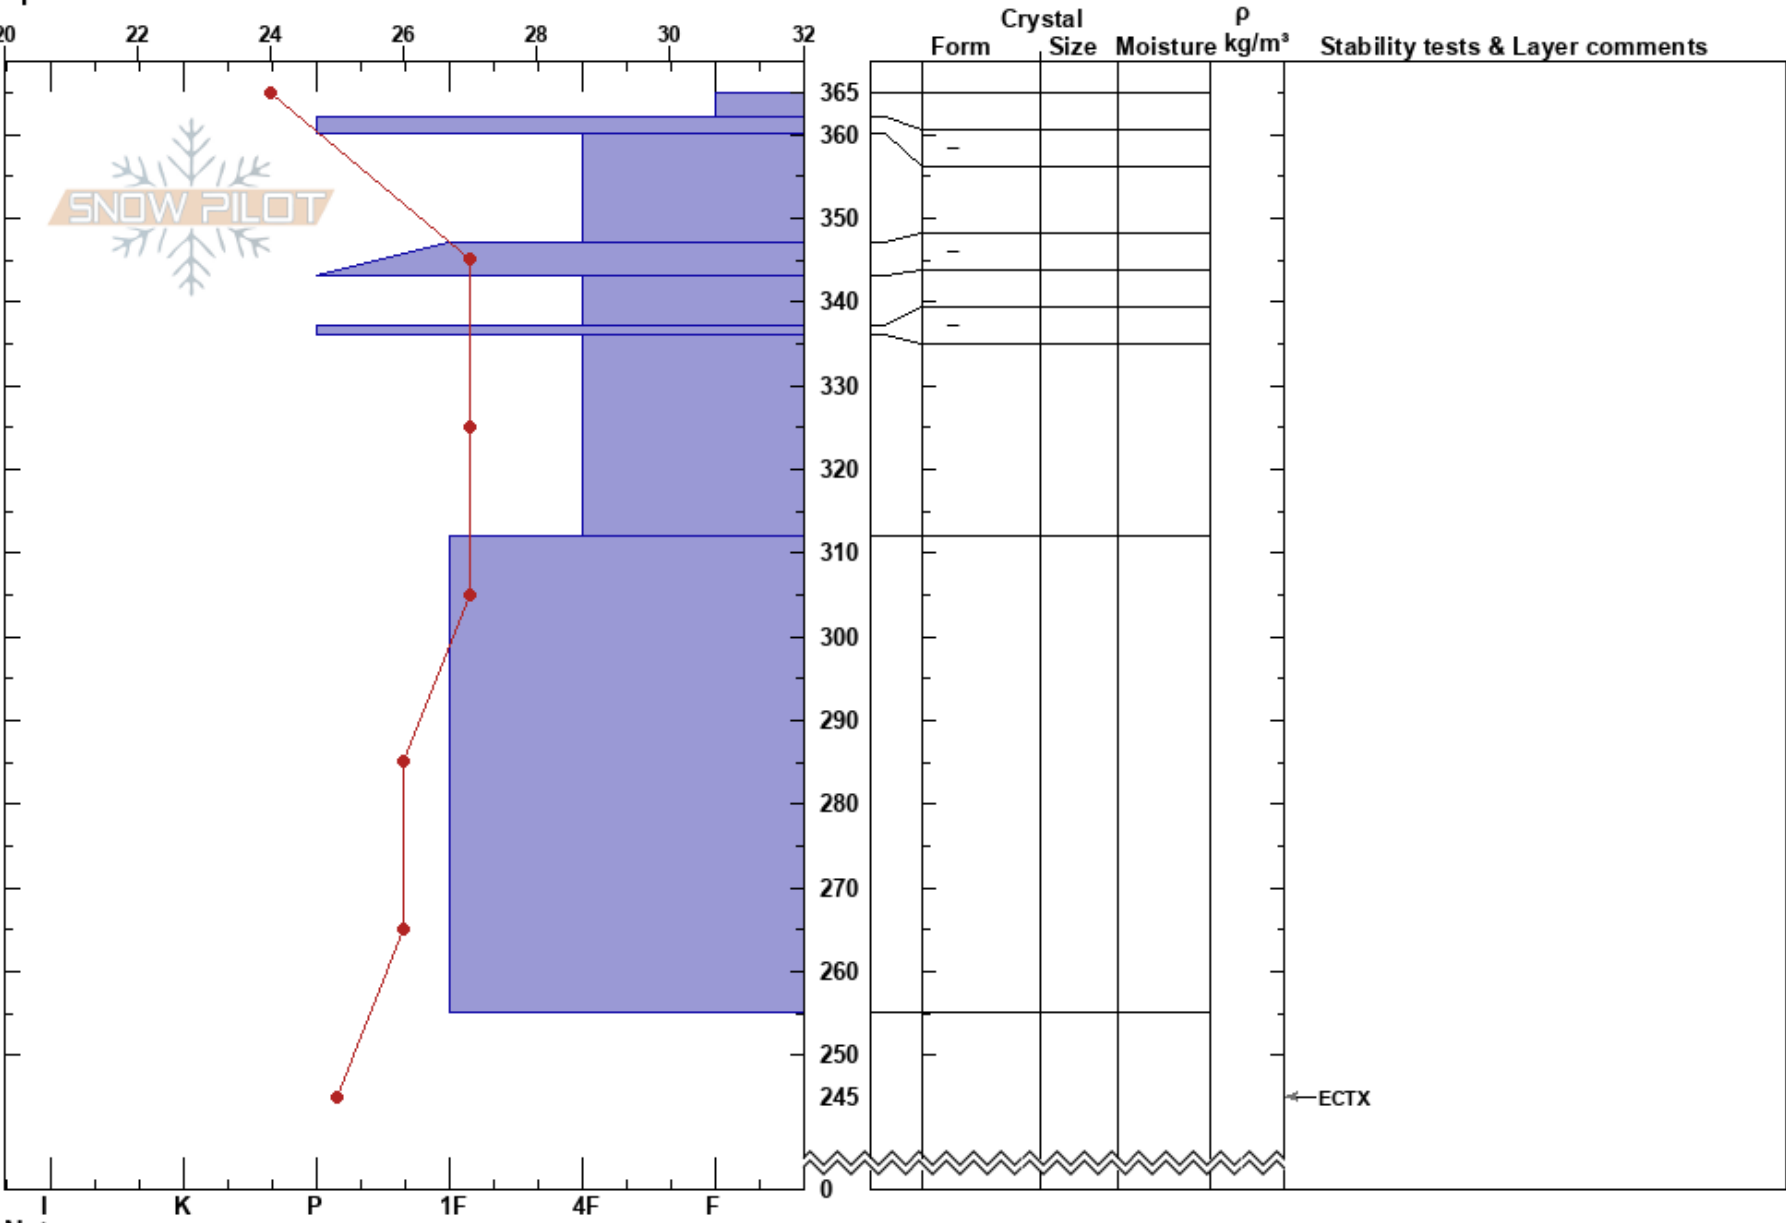

Northside of Henderson  
 Beartooths  
 MT  
 Elevation: 9145 ft  
 Aspect: N  
 Specifics:

Roy Taylor  
 03/24/2017 - 2:30pm  
 Co-ord: 45.05882N, -109.94311W  
 Slope Angle: 35°  
 Wind Loading:

Stability:  
 Air Temperature:  
 Sky Cover:  
 Precipitation:  
 Wind:

HS:365 Layer Notes:

Notes: