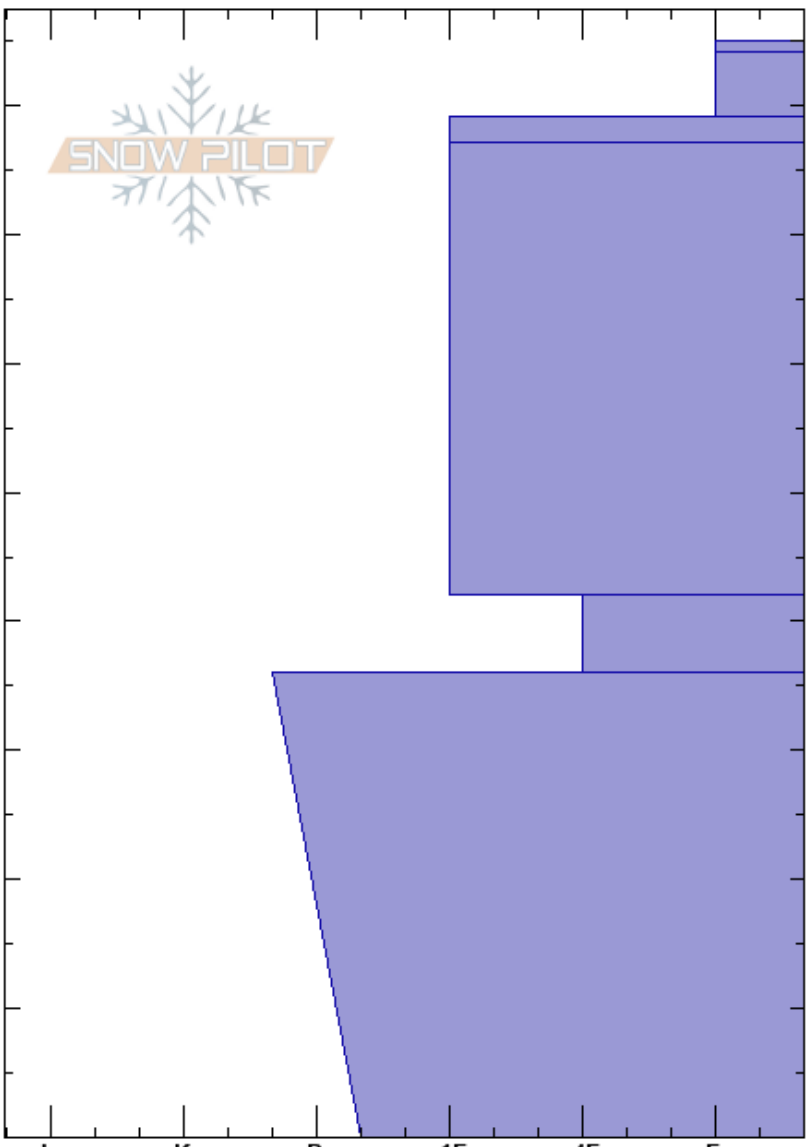

Shed 7 East SZ
 Lewis Range
 MT
Elevation: 7803 ft
Aspect: SE
Specifics: We skied slope

BNSF Avalanche Safety
 12/02/2020 - 2:00pm
Co-ord: 48.25653N, -113.48587W
Slope Angle: 30°
Wind Loading: previous

Stability: Very Good
Air Temperature:
Sky Cover: CLR
Precipitation: NO
Wind: Calm

HS: 85
PF: 20
PS: 10
Layer Notes:
 85-84cm: Sh on surface only
 42-36cm: Problematic layer

Depth (cm)	Crystal		Moisture	ρ kg/m ³	Stability tests & Layer comments
	Form	Size			
85	∨	2	D		85-84cm: Sh on surface only ← ECTN11 @79cm ← CT12, RP @79cm Q2
84	⊠	0.5	D		
83	•				
60	/ (•)	1 (1)	D		
40	□	1	D		