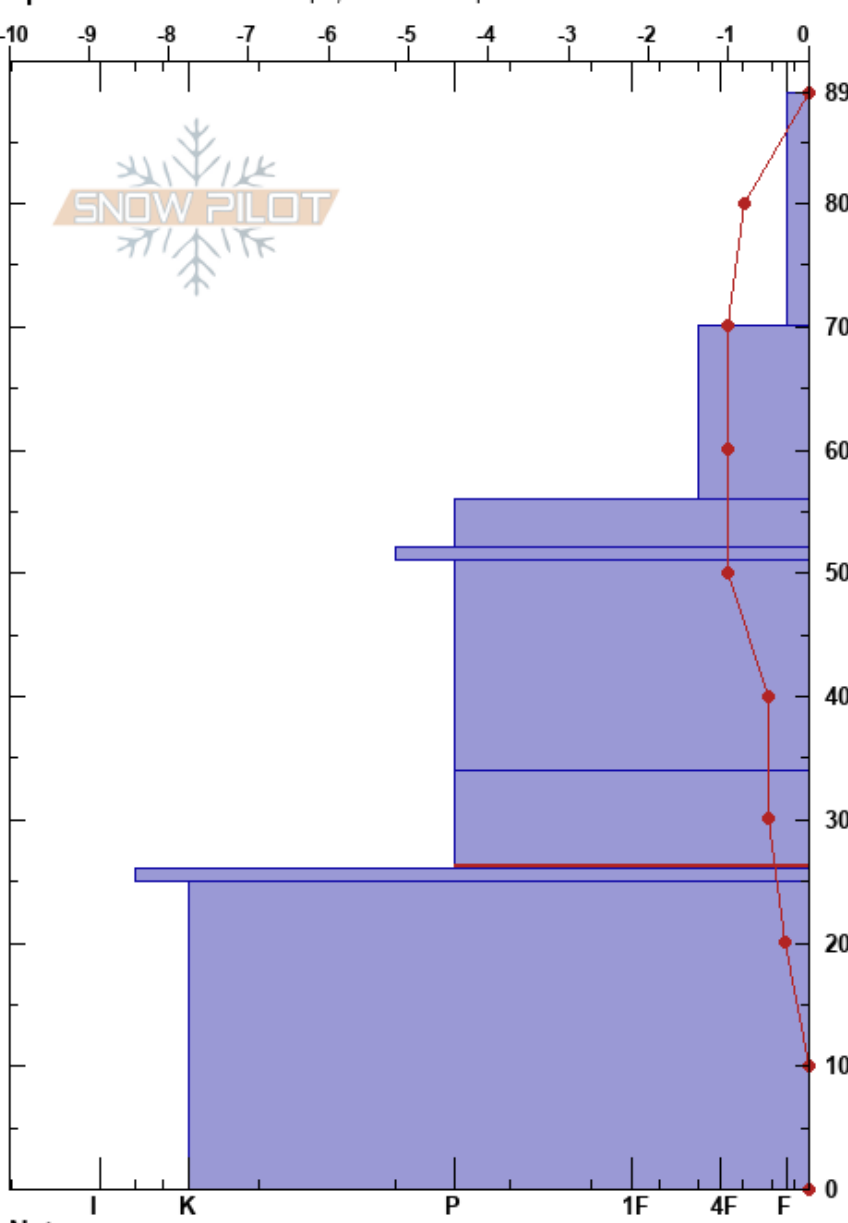

Fagerfjellet low  
 Tromsø mainland  
 Norway  
 Elevation: 44 m  
 Aspect: SW  
 Specifics: Ski tracks on slope; We skied slope

Paul Velsand  
 24/03/2017 - 15:45  
 Co-ord: 33W 663223E 7722625N  
 Slope Angle: 5°  
 Wind Loading: no

Stability: Very Good  
 Air Temperature: 2°C  
 Sky Cover: OVC  
 Precipitation: NO  
 Wind: W Calm

HS:89  
 PF: 25 34-26cm: Problematic layer

Form	Crystal Size	Moisture	$\rho$ kg/m <sup>3</sup>	Stability tests & Layer comments
* ( / )	2	M	160	
☺	1-2	D-M	230	
● ( ⊖ )	0.5	M	290	
■		M		
●	0.5	M	300	
⊖	2	D-M	260	
■				
☺	2-3	M	340	

Notes: Snow height iButton: 49 cm.

2x ECTX