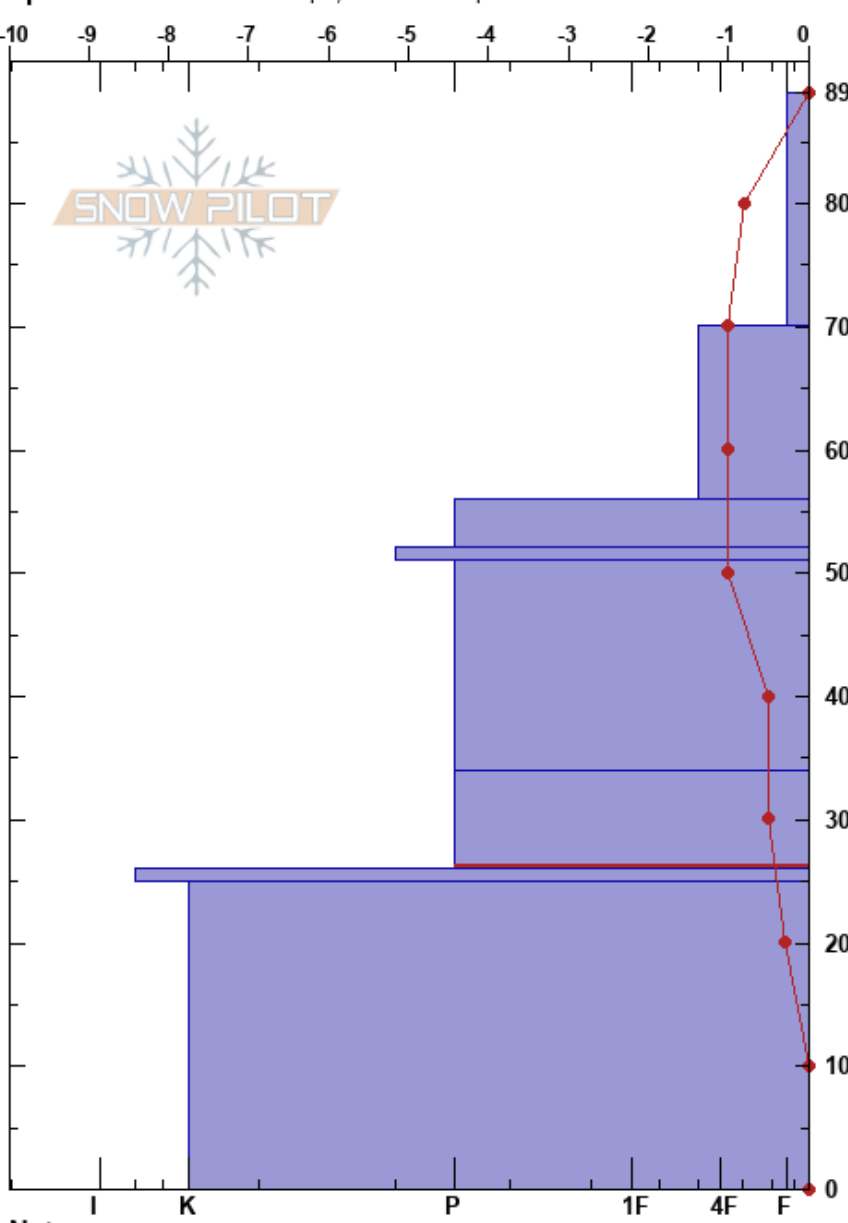

Fagerfjellet low
 Tromsø mainland
 Norway
 Elevation: 44 m
 Aspect: SW
 Specifics: Ski tracks on slope; We skied slope

Paul Velsand
 24/03/2017 - 15:45
 Co-ord: 33W 663223E 7722625N
 Slope Angle: 5°
 Wind Loading: no

Stability: Very Good
 Air Temperature: 2°C
 Sky Cover: OVC
 Precipitation: NO
 Wind: W Calm

HS:89
 PF: 25 34-26cm: Problematic layer

Form	Crystal Size	Moisture	ρ kg/m ³	Stability tests & Layer comments
* (/)	2	M	160	
☺	1-2	D-M	230	
● (⊖)	0.5	M	290	
■		M		
●	0.5	M	300	
⊖	2	D-M	260	
■				
☺	2-3	M	340	

Notes: Snow height iButton: 49 cm.

2x ECTX