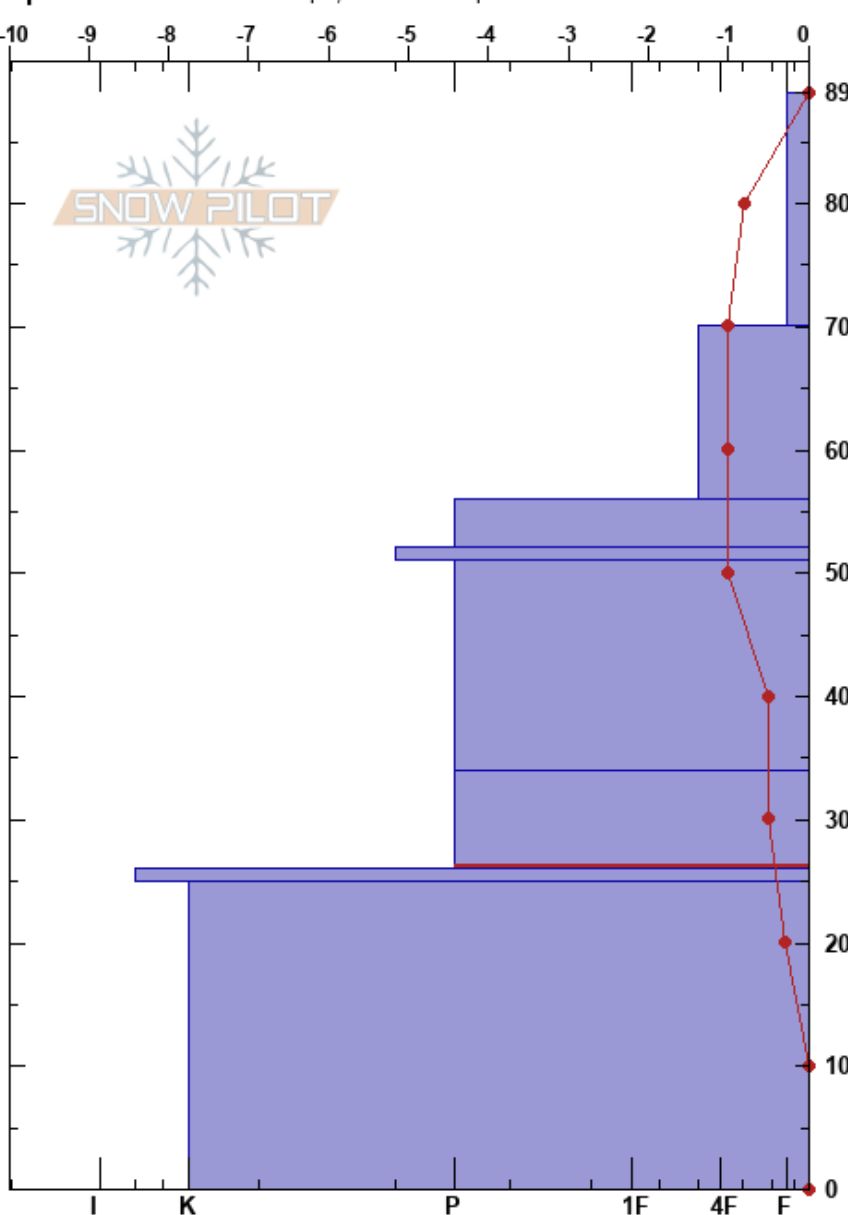

Fagerfjellet low
 Tromsø mainland
 Norway
 Elevation: 44 m
 Aspect: SW
 Specifics: Ski tracks on slope; We skied slope

Paul Velsand
 24/03/2017 - 15:45
 Co-ord: 33W 663223E 7722625N
 Slope Angle: 5°
 Wind Loading: no

Stability: Very Good
 Air Temperature: 2°C
 Sky Cover: OVC
 Precipitation: NO
 Wind: W Calm

HS:89
 PF: 25 34-26cm: Problematic layer

Form	Crystal Size	Moisture	ρ kg/m ³	Stability tests & Layer comments
* (/)	2	M	160	
☺	1-2	D-M	230	
● (⊖)	0.5	M	290	
■		M		
●	0.5	M	300	
⊖	2	D-M	260	
■				
☺	2-3	M	340	

Notes: Snow height iButton: 49 cm.

2x ECTX