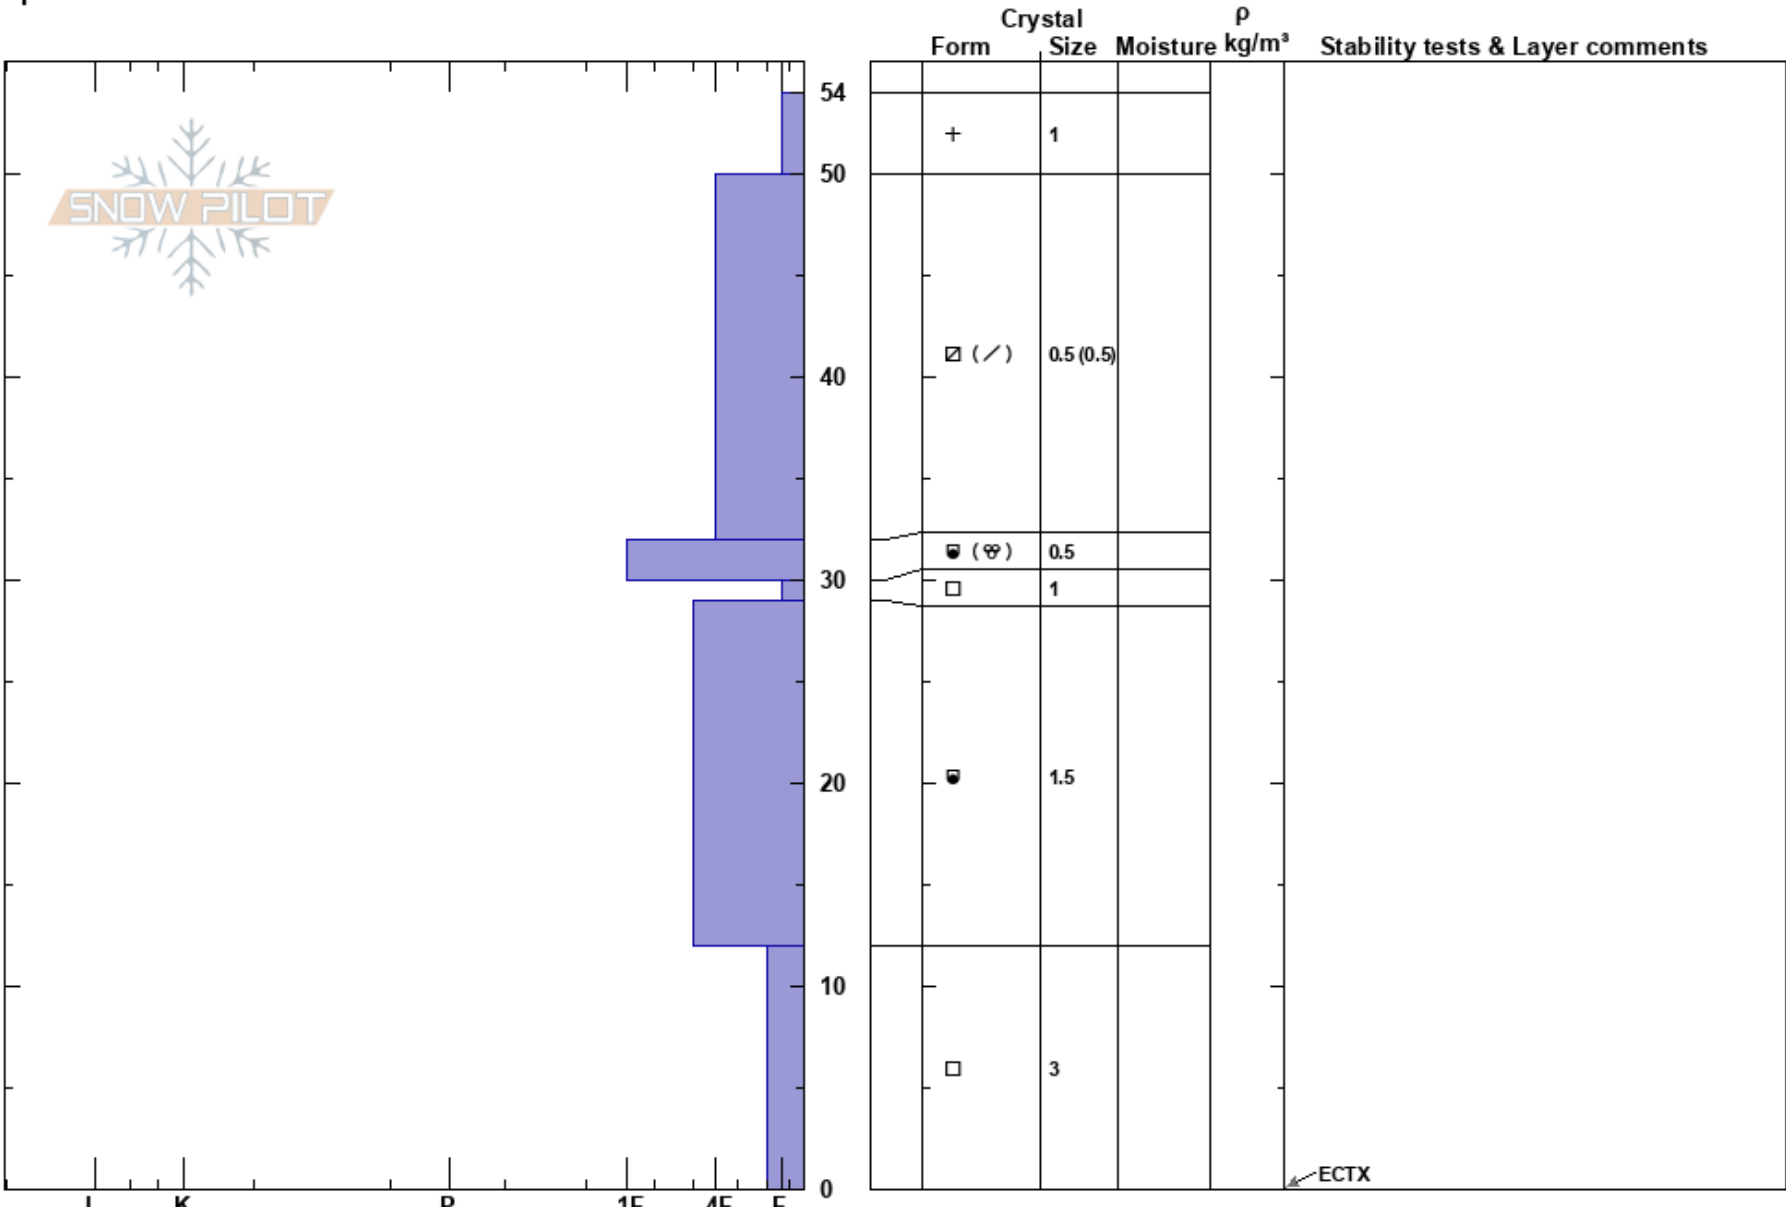

Richmond Ridge
 Elk Mountains
 CO
 Elevation: 11336 ft
 Aspect: W
 Specifics:

Polly Layton
 12/02/2020 - 12:00pm
 Co-ord: 13S 342876W 4334397N
 Slope Angle: 25°
 Wind Loading: no

Stability: **HS: 54**
 Air Temperature: -14°C **PF: 40** 12-0cm: Problematic layer
 Sky Cover: FEW **PS: 25**
 Precipitation: NO
 Wind: Calm