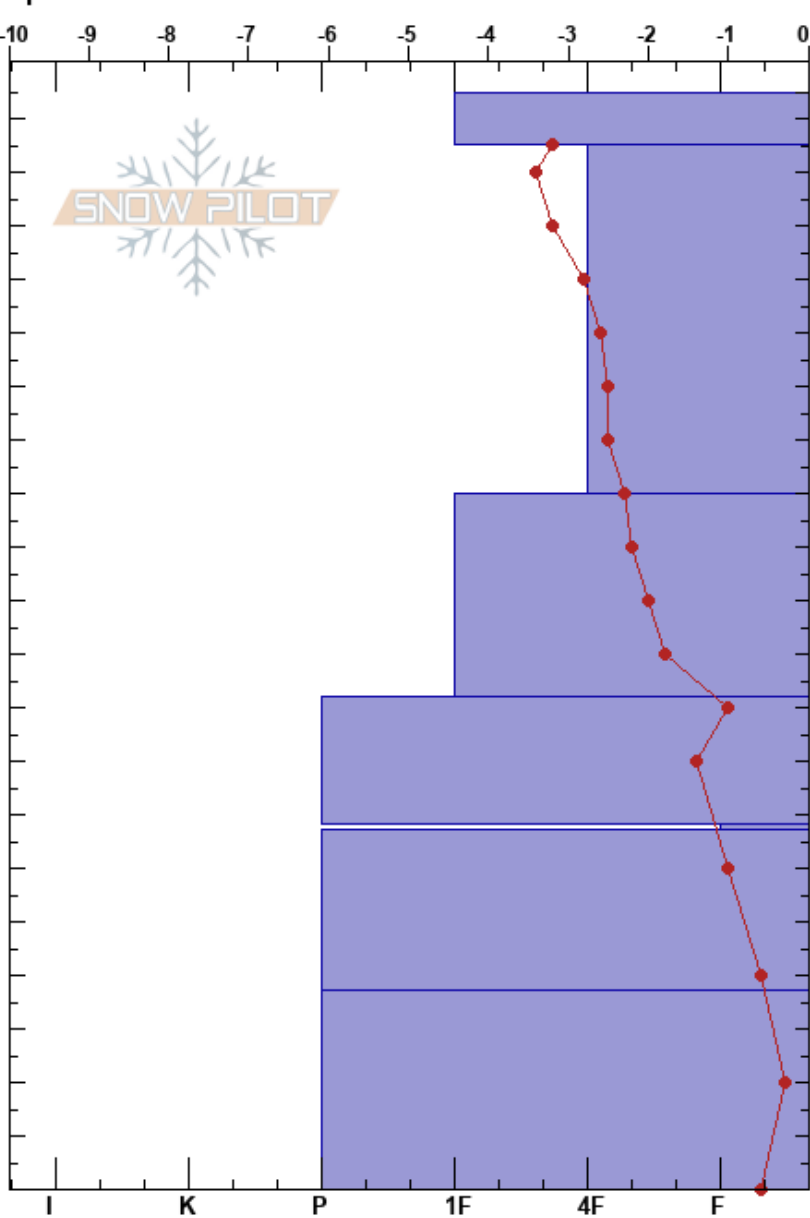

Knolls
 SHAMES MOUNTAIN
 BC
 Elevation: 1129 m
 Aspect: 330°
 Specifics:

CN Skeena/Bulkley
 02/12/2020 - 11:30
 Co-ord: 54.50457N, -128.96057W
 Slope Angle: 22°
 Wind Loading: yes

Stability:
 Air Temperature: 2°C
 Sky Cover: FEW
 Precipitation: NO
 Wind: E Moderate

HS:205

PF: 80

PS: 35

Layer Notes:

Form	Crystal		Moisture	ρ kg/m ³	Stability tests & Layer comments
	Size				
/	0.5				
/	0.5		D		
•	0.5		D		
•	0.5		D		← CT27, RP @130cm on HST interface
•	0.5		D		
⊖	0.5		D		
∨	3-5		D		← CT28, SP @68cm x2 on 20201112SH
⊖	0.5		D		
⊖ (⊖)	(1)		D-M		← DT22, SP @37cm on 20201103 FCxr