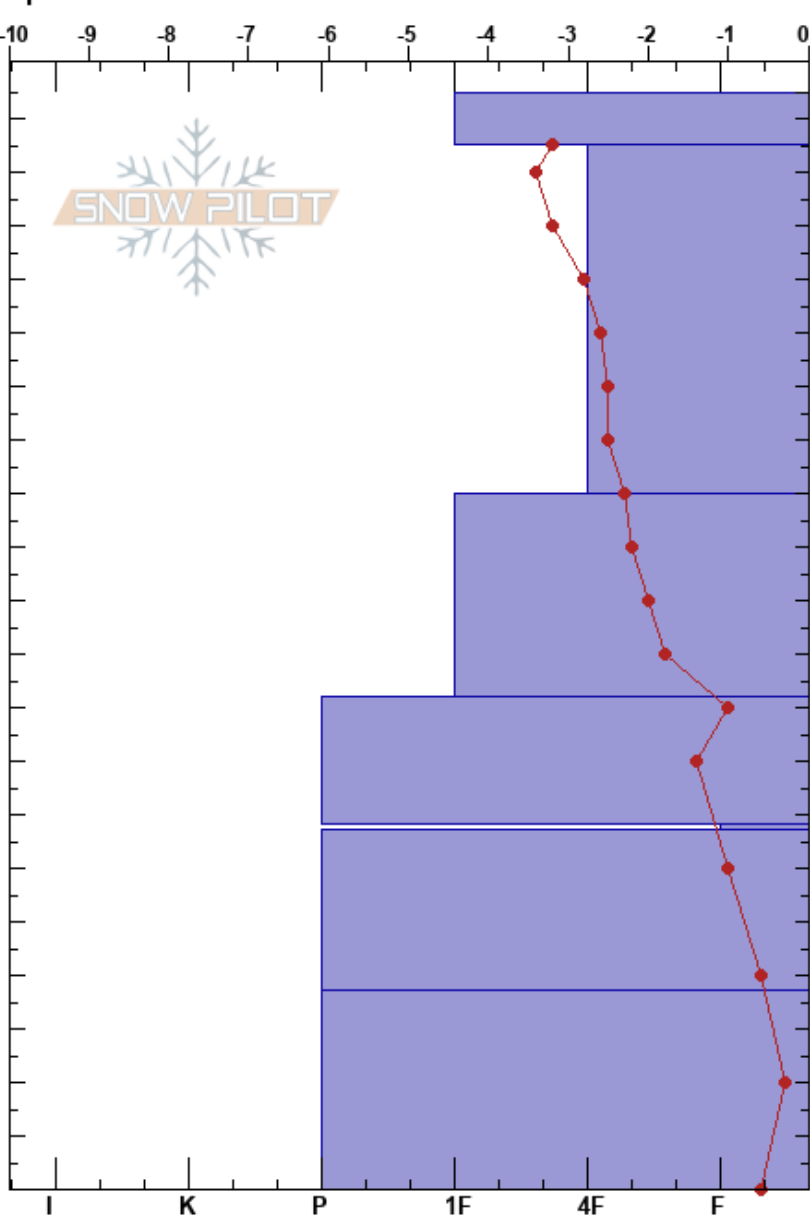

Knolls  
 SHAMES MOUNTAIN  
 BC  
 Elevation: 1129 m  
 Aspect: 330°  
 Specifics:

CN Skeena/Bulkley  
 02/12/2020 - 11:30  
 Co-ord: 54.50457N, -128.96057W  
 Slope Angle: 22°  
 Wind Loading: yes

Stability:  
 Air Temperature: 2°C  
 Sky Cover: FEW  
 Precipitation: NO  
 Wind: E Moderate

HS:205

PF: 80

PS: 35

Layer Notes:

Form	Crystal		Moisture	$\rho$ kg/m <sup>3</sup>	Stability tests & Layer comments
	Size				
/	0.5				
/	0.5		D		
•	0.5		D		
•	0.5		D		← CT27, RP @130cm on HST interface
•	0.5		D		
⊖	0.5		D		
∨	3-5		D		← CT28, SP @68cm x2 on 20201112SH
⊖	0.5		D		
⊖ (⊖)	(1)		D-M		← DT22, SP @37cm on 20201103 FCxr