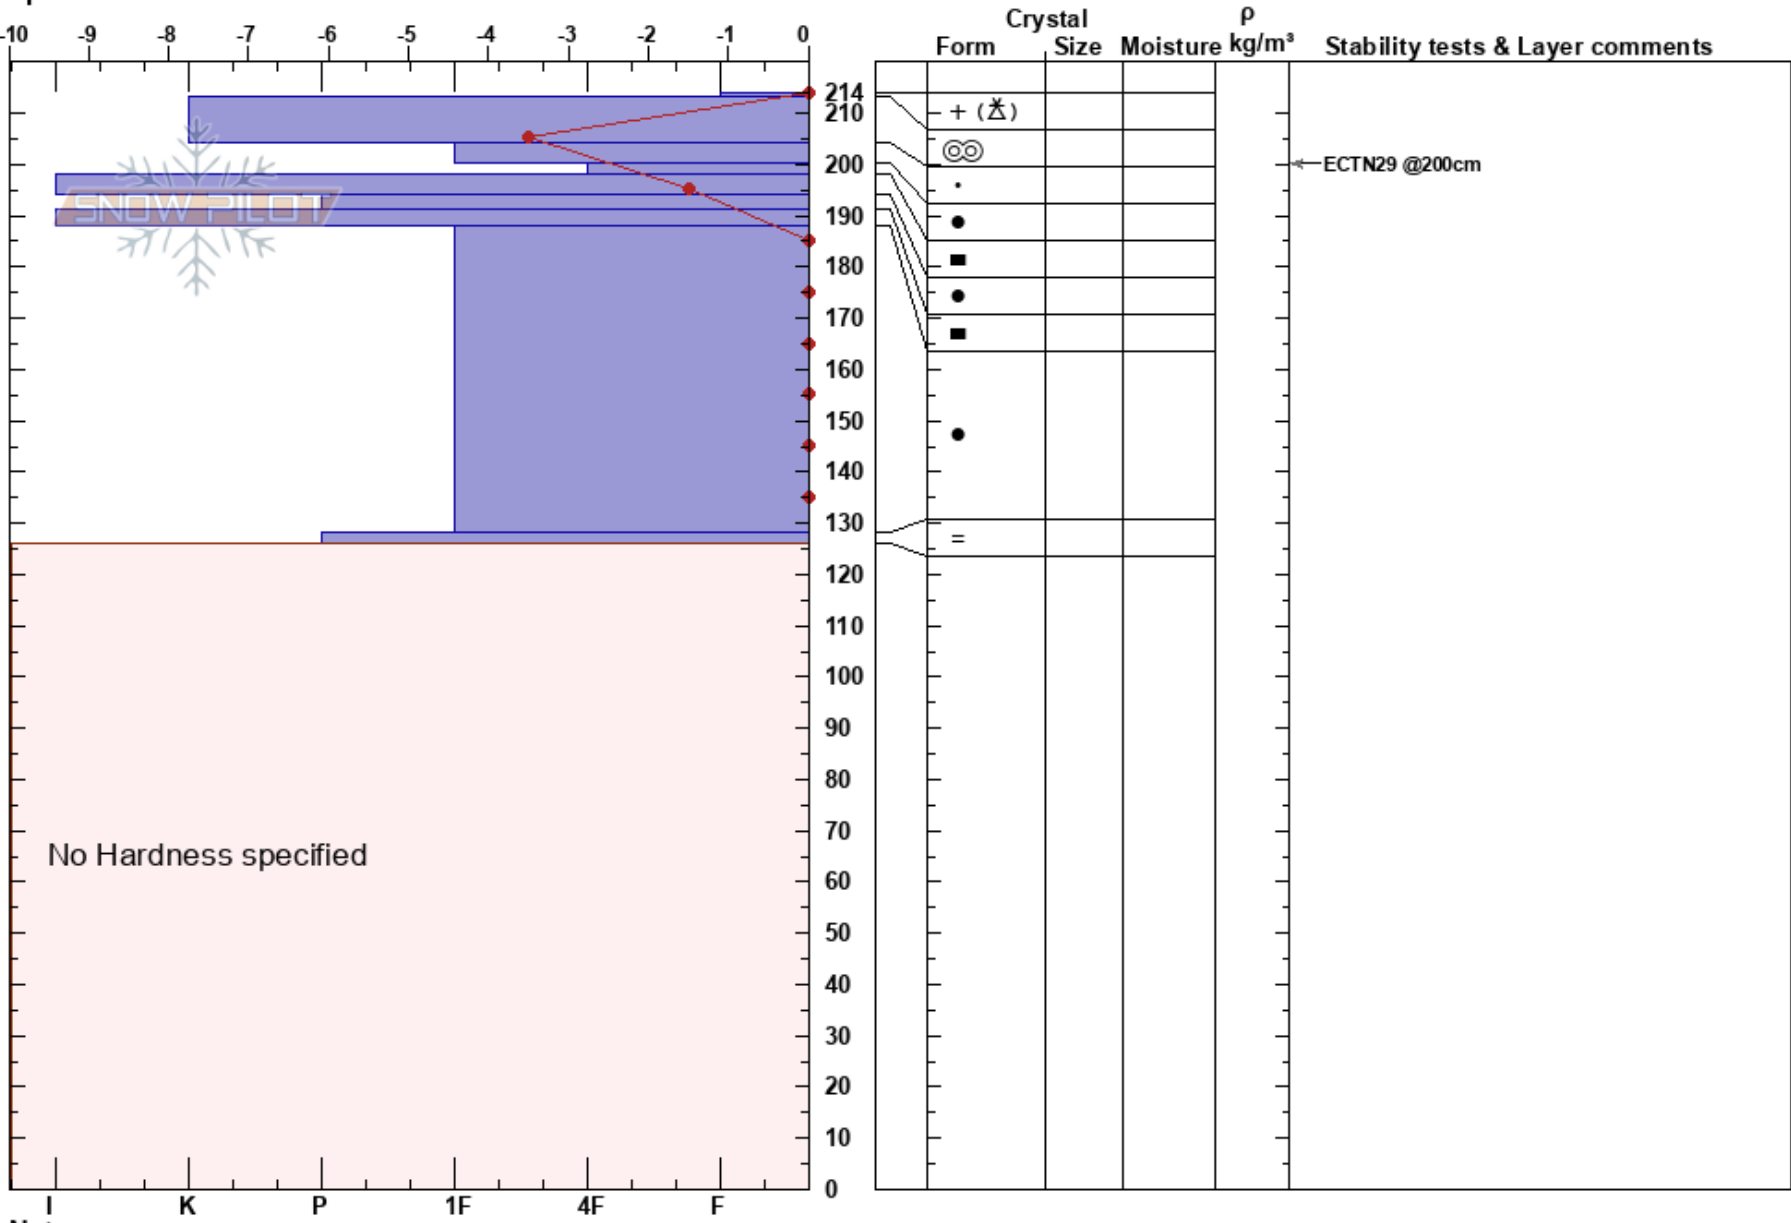

Study Plot Rattlesnake  
 Rattlesnake Mtns  
 MT  
 Elevation: 7600 ft  
 Aspect:  
 Specifics:

Travis Craft  
 03/24/2017 - 11:00am  
 Co-ord: 47.03529N, -113.98879W  
 Slope Angle: 0°  
 Wind Loading:

Stability: Very Good  
 Air Temperature: 0°C  
 Sky Cover: SCT  
 Precipitation: NO  
 Wind: E Moderate

HS:214  
 204-200cm: Problematic layer

Notes: Done in study plot no aspect and no slope