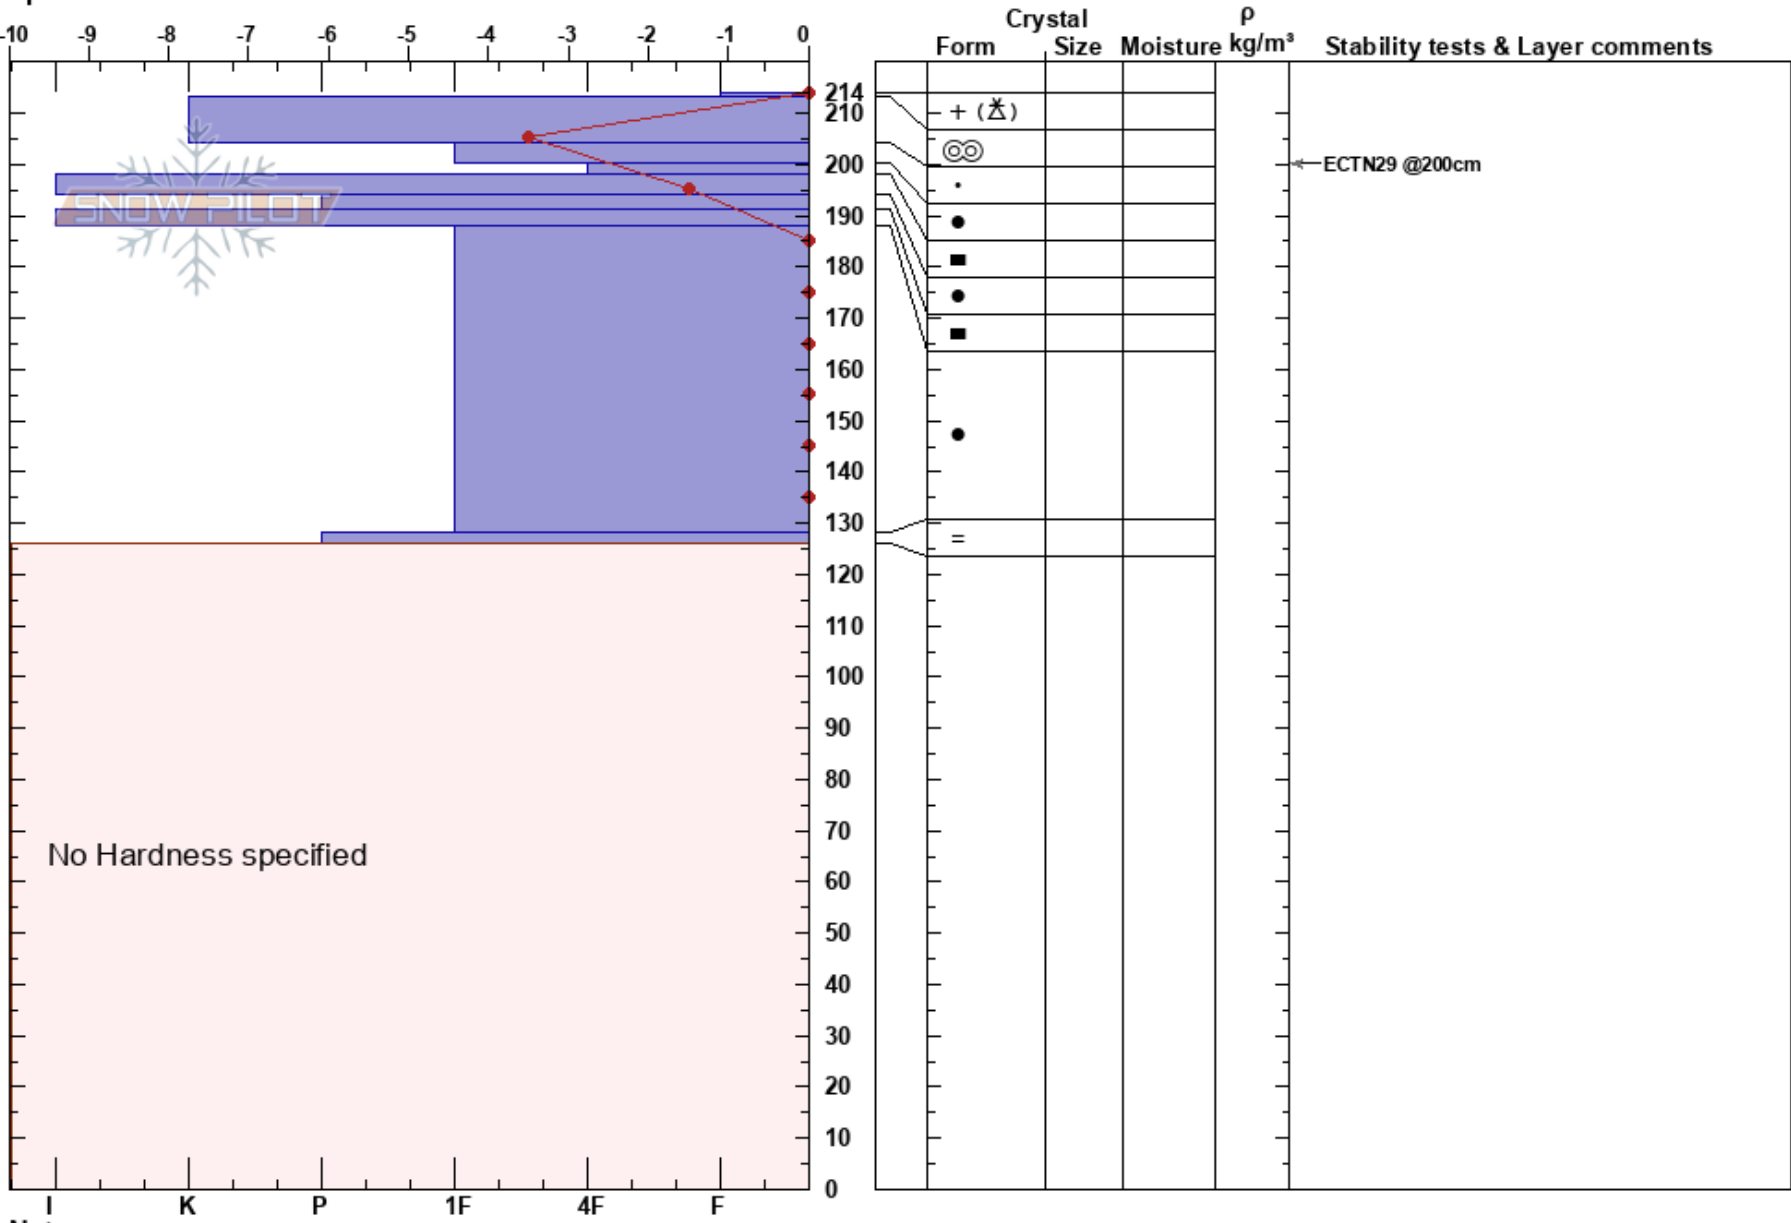

Study Plot Rattlesnake
 Rattlesnake Mtns
 MT
 Elevation: 7600 ft
 Aspect:
 Specifics:

Travis Craft
 03/24/2017 - 11:00am
 Co-ord: 47.03529N, -113.98879W
 Slope Angle: 0°
 Wind Loading:

Stability: Very Good
 Air Temperature: 0°C
 Sky Cover: SCT
 Precipitation: NO
 Wind: E Moderate

HS:214
 204-200cm: Problematic layer

Notes: Done in study plot no aspect and no slope