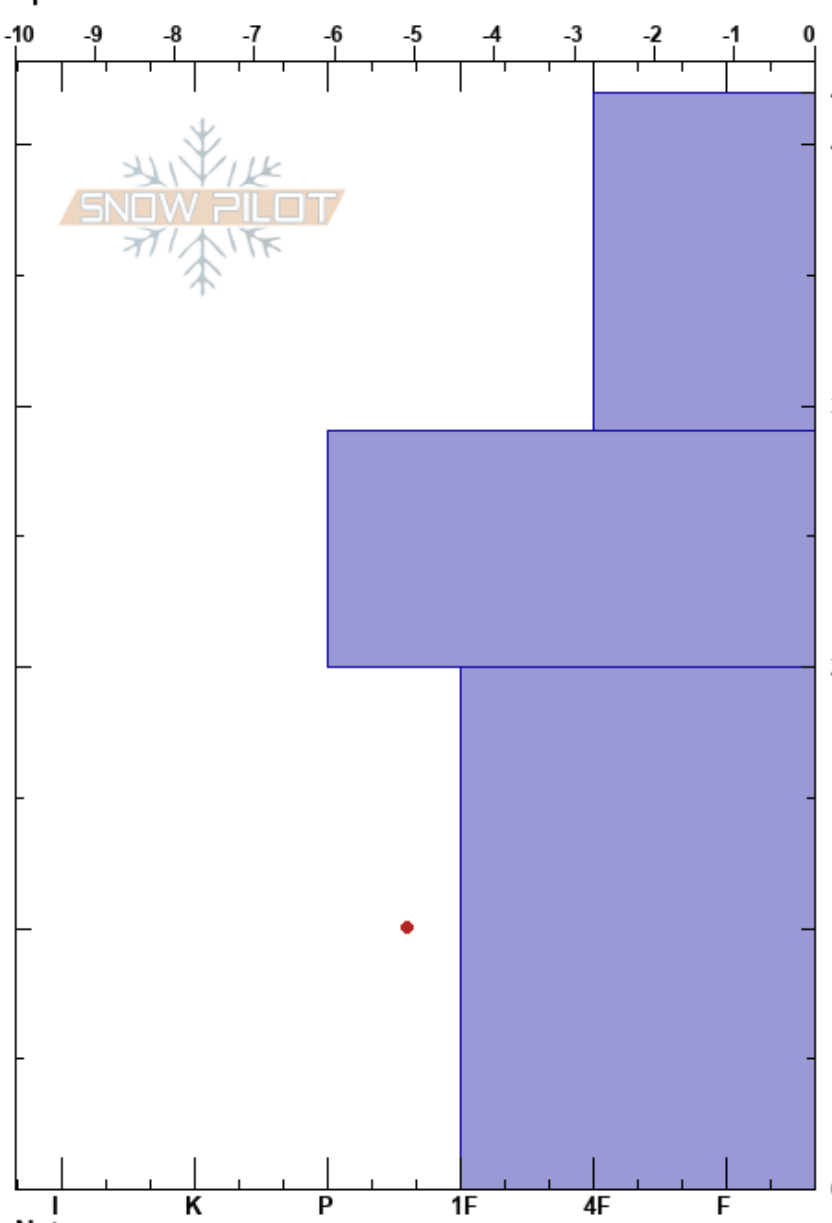

Akamina Pass
 South Rockies
 AB
 Elevation: 1804 m
 Aspect:
 Specifics:

Cynthia Werier
 02/12/2020 - 12:30
 Co-ord:
 Slope Angle: 3°
 Wind Loading:

Stability:
 Air Temperature: -4.4°C
 Sky Cover: CLR
 Precipitation:
 Wind: SW Light Breeze

Form	Crystal		Moisture	ρ kg/m ³	Stability tests & Layer comments
	Size				
/	1				
/	1-2				
⊙⊙					
/	1-2				← CT25, BRK @20cm ← CT23, BRK @20cm

Notes: