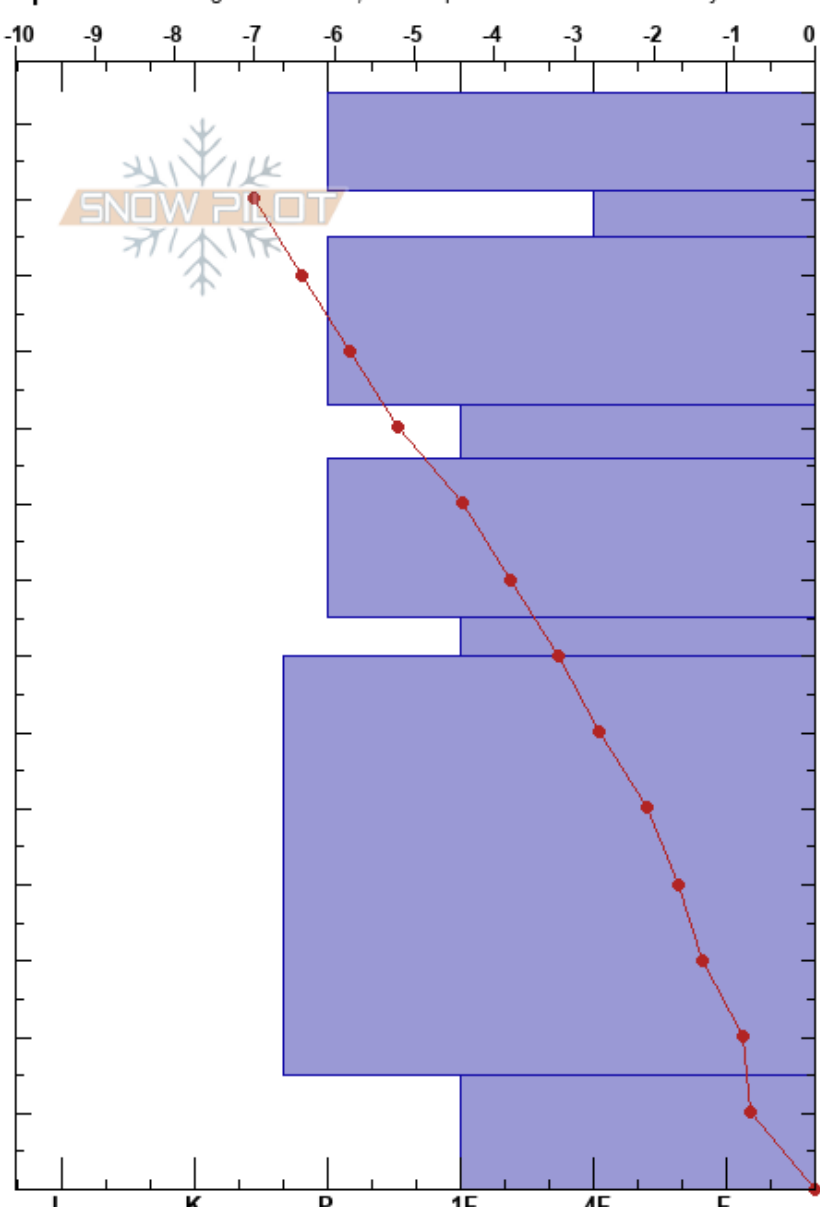

North end Huck Bowl
 South Rockies
 AB
Elevation: 2154 m
Aspect: SE
Specifics: Pit dug in a Ski Area; Pit is representative of backcountry

Jacinthe Fontaine
 01/12/2020 - 10:25
Co-ord: 49.31133N, -114.43587W
Slope Angle: 38°
Wind Loading:

Stability: **HS:** 144
Air Temperature: -7.5°C **PF:** 20
Sky Cover: FEW
Precipitation: NO
Wind: SW Light Breeze

Depth (cm)	Crystal		Moisture (kg/m³)	Stability tests & Layer comments
	Form	Size		
144	/	1		
140	/			
130	/	1-2		
120	•	0.5		← ECTN12 @125cm collapsed on 125
110				
100	⊖	1-1.5		
90	•	0.5-1		
80				
70	⊖	0.5-1		
60				
50				
40	•	0.5		
30				
20				
10	□	2		
0				