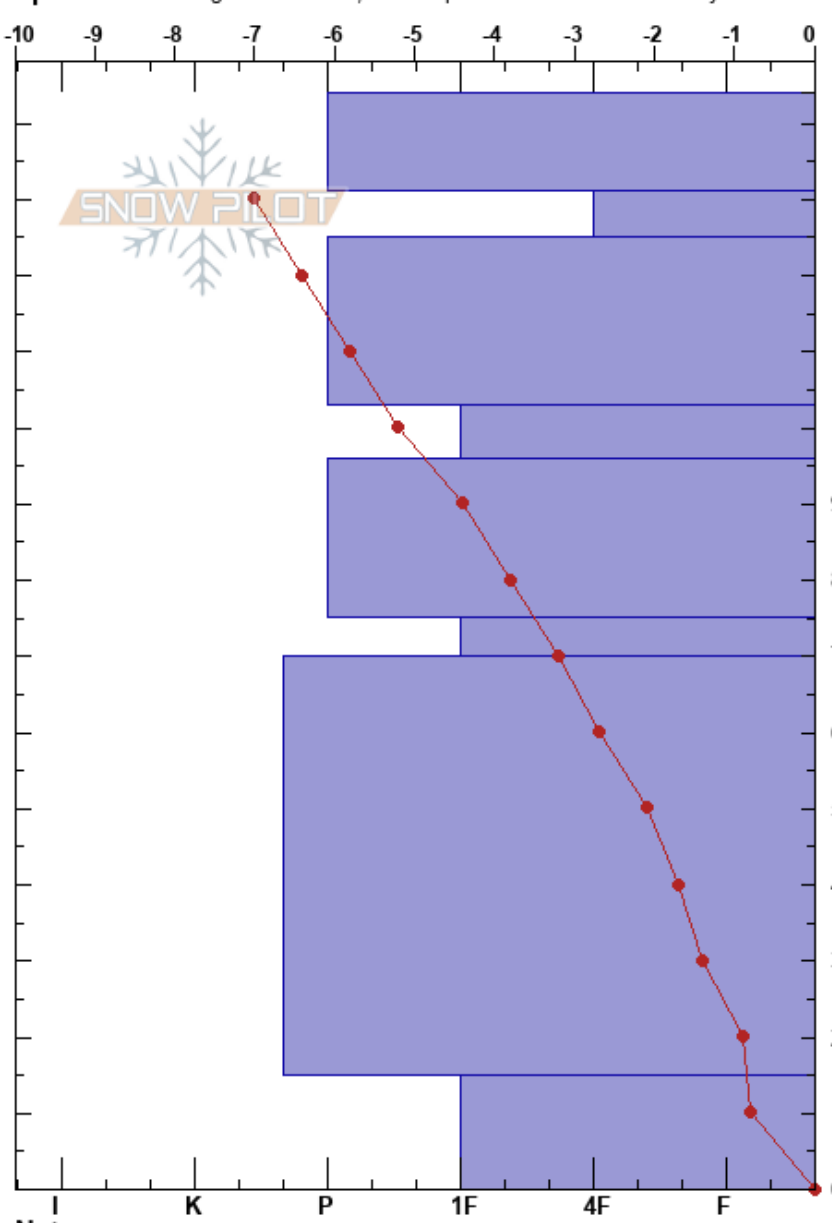

North end Huck Bowl
 South Rockies
 AB
 Elevation: 2154 m
 Aspect: SE
 Specifics: Pit dug in a Ski Area; Pit is representative of backcountry

Jacinthe Fontaine
 01/12/2020 - 10:25
 Co-ord: 49.31133N, -114.43587W
 Slope Angle: 38°
 Wind Loading:

Stability: **HS: 144**
 Air Temperature: -7.5°C PF: 20
 Sky Cover: FEW
 Precipitation: NO
 Wind: SW Light Breeze

Layer Notes:

Height (cm)	Crystal		Moisture (kg/m³)	Stability tests & Layer comments
	Form	Size		
144	/	1		
140	/			
130	/	1-2		← ECTN12 @125cm collapsed on 125
120	•	0.5		
110				
100	⊖	1-1.5		
90	•	0.5-1		
80				
70	⊖	0.5-1		
60				
50				
40	•	0.5		
30				
20				
10	□	2		
0				