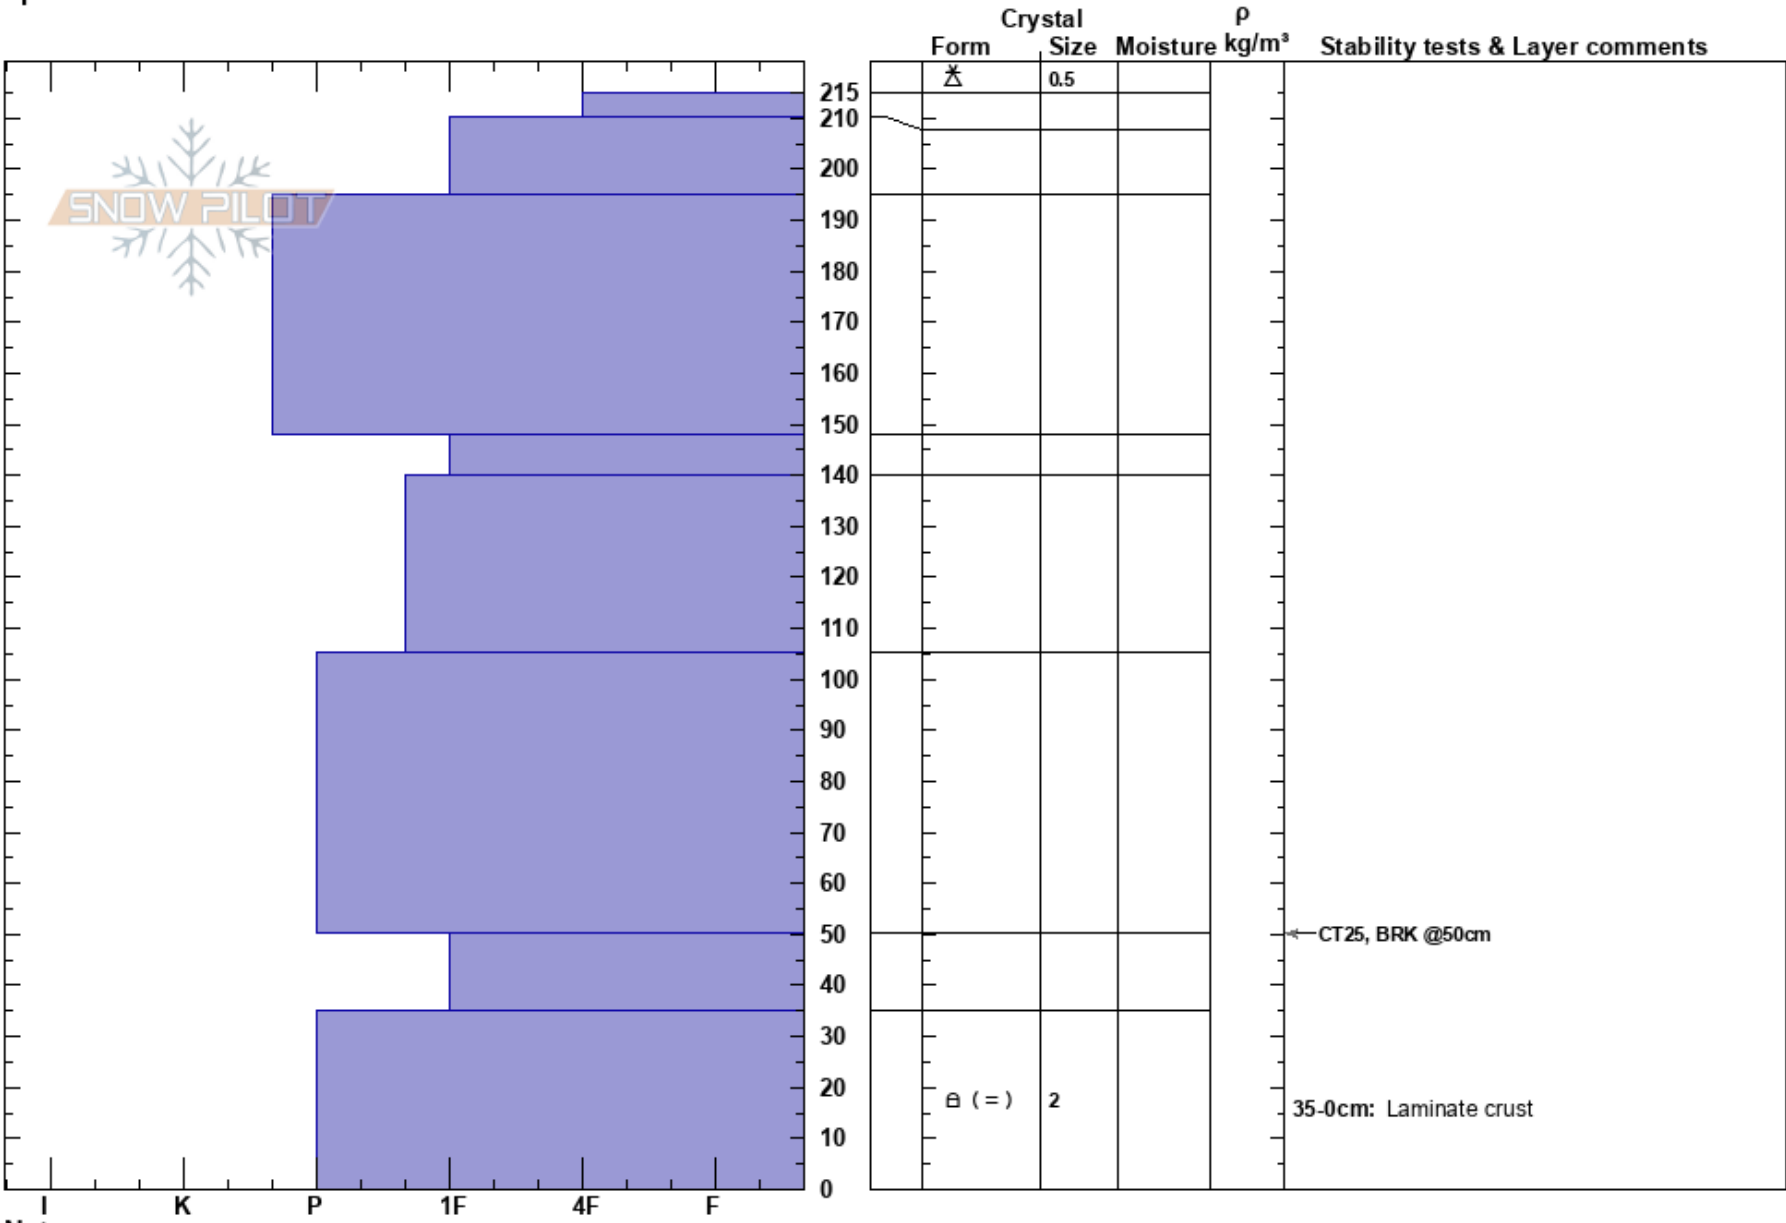

30.7 Wx Station
 Northern Rockies
 BC
 Elevation: 1648 m
 Aspect: E
 Specifics:

David Kallai
 01/12/2020 - 13:00
 Co-ord: 10U 575746E 6073289N
 Slope Angle: 25°
 Wind Loading: yes

Stability: **HS:215**
 Air Temperature: -7°C **PF: 50**
 Sky Cover: CLR
 Precipitation: NO
 Wind: SW Moderate
 35-0cm: Laminar crust
 35-0cm: Problematic layer

Notes: Snowpack is disconnected due to terrain features.