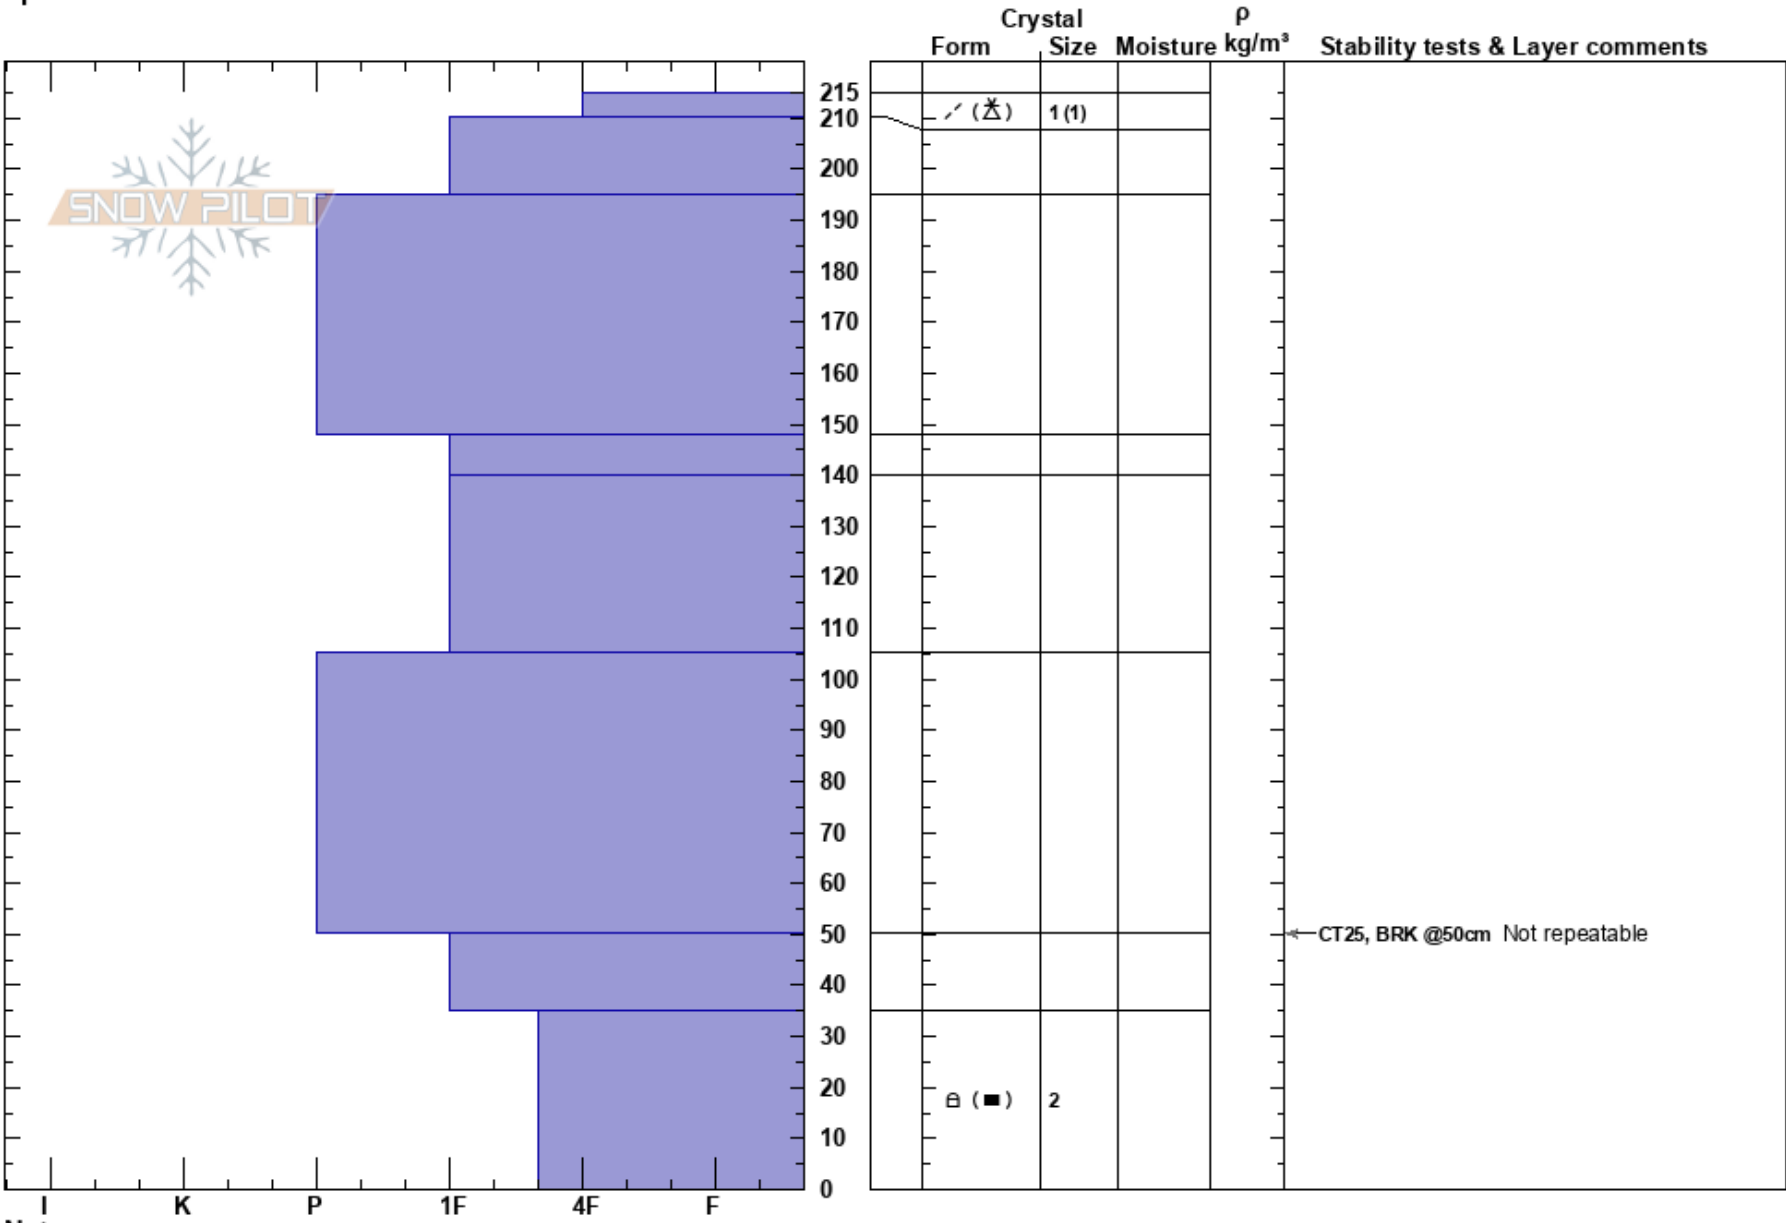

30.7 Wx Station
 Northern Rockies
 BC
 Elevation: 1520 m
 Aspect: E
 Specifics:

David Kallai
 01/12/2020 - 13:00
 Co-ord: 10U 574491E 6073892N
 Slope Angle: 25°
 Wind Loading: yes

Stability:
 Air Temperature: -7°C
 Sky Cover: FEW
 Precipitation: NO
 Wind: SW Moderate

HS:215
 PF: 50 35-0cm: Problematic layer

Notes: Wind effected feature.