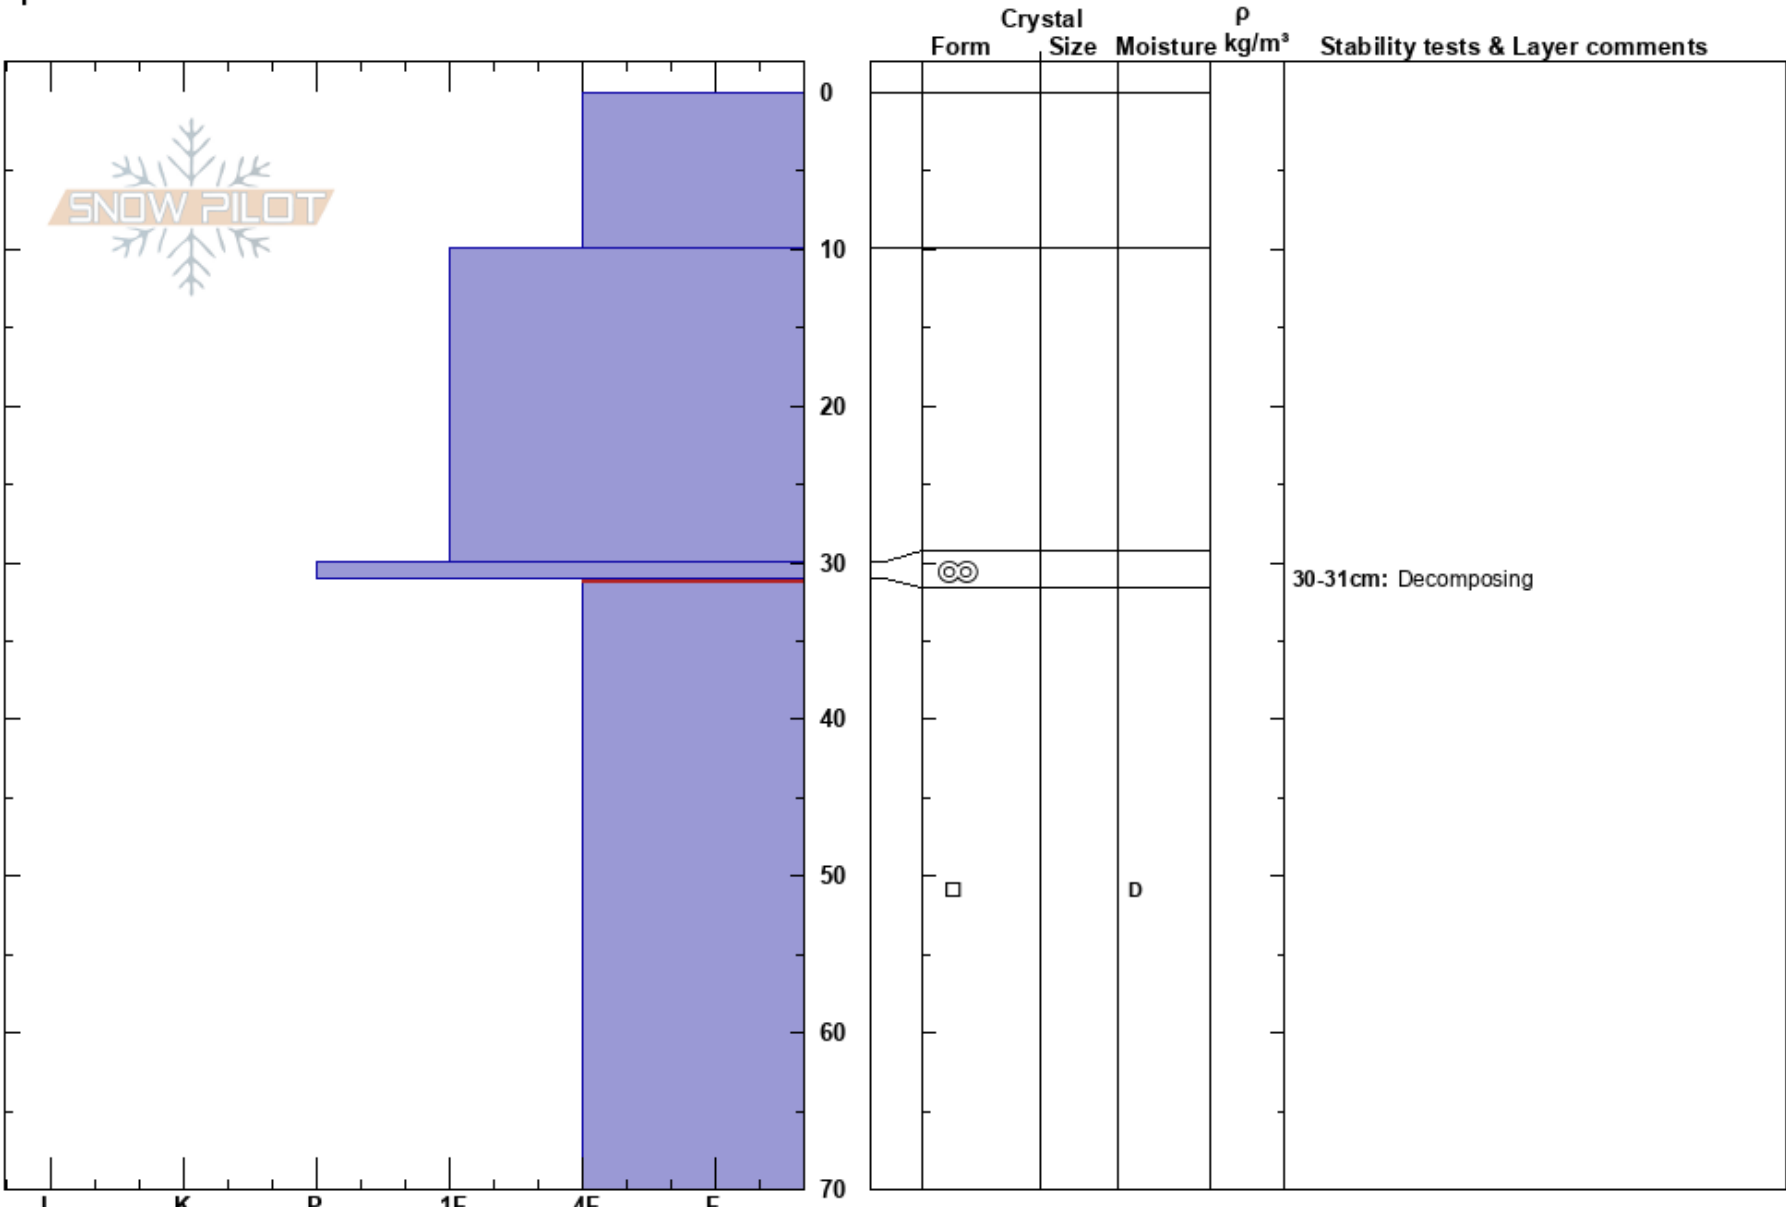

TEST - Boundary Bowl 2 Lake Louise
 Lake Louise Ski 01/12/2020 - 10:00
 AB
 Elevation: 2500 m
 Aspect:
 Specifics:

Co-ord:
 Slope Angle: 20°
 Wind Loading:

Stability:
 Air Temperature:
 Sky Cover:
 Precipitation:
 Wind:

HS:70
 Layer Notes:
 30-31cm: Decomposing
 31-70cm: Problematic layer

Notes: