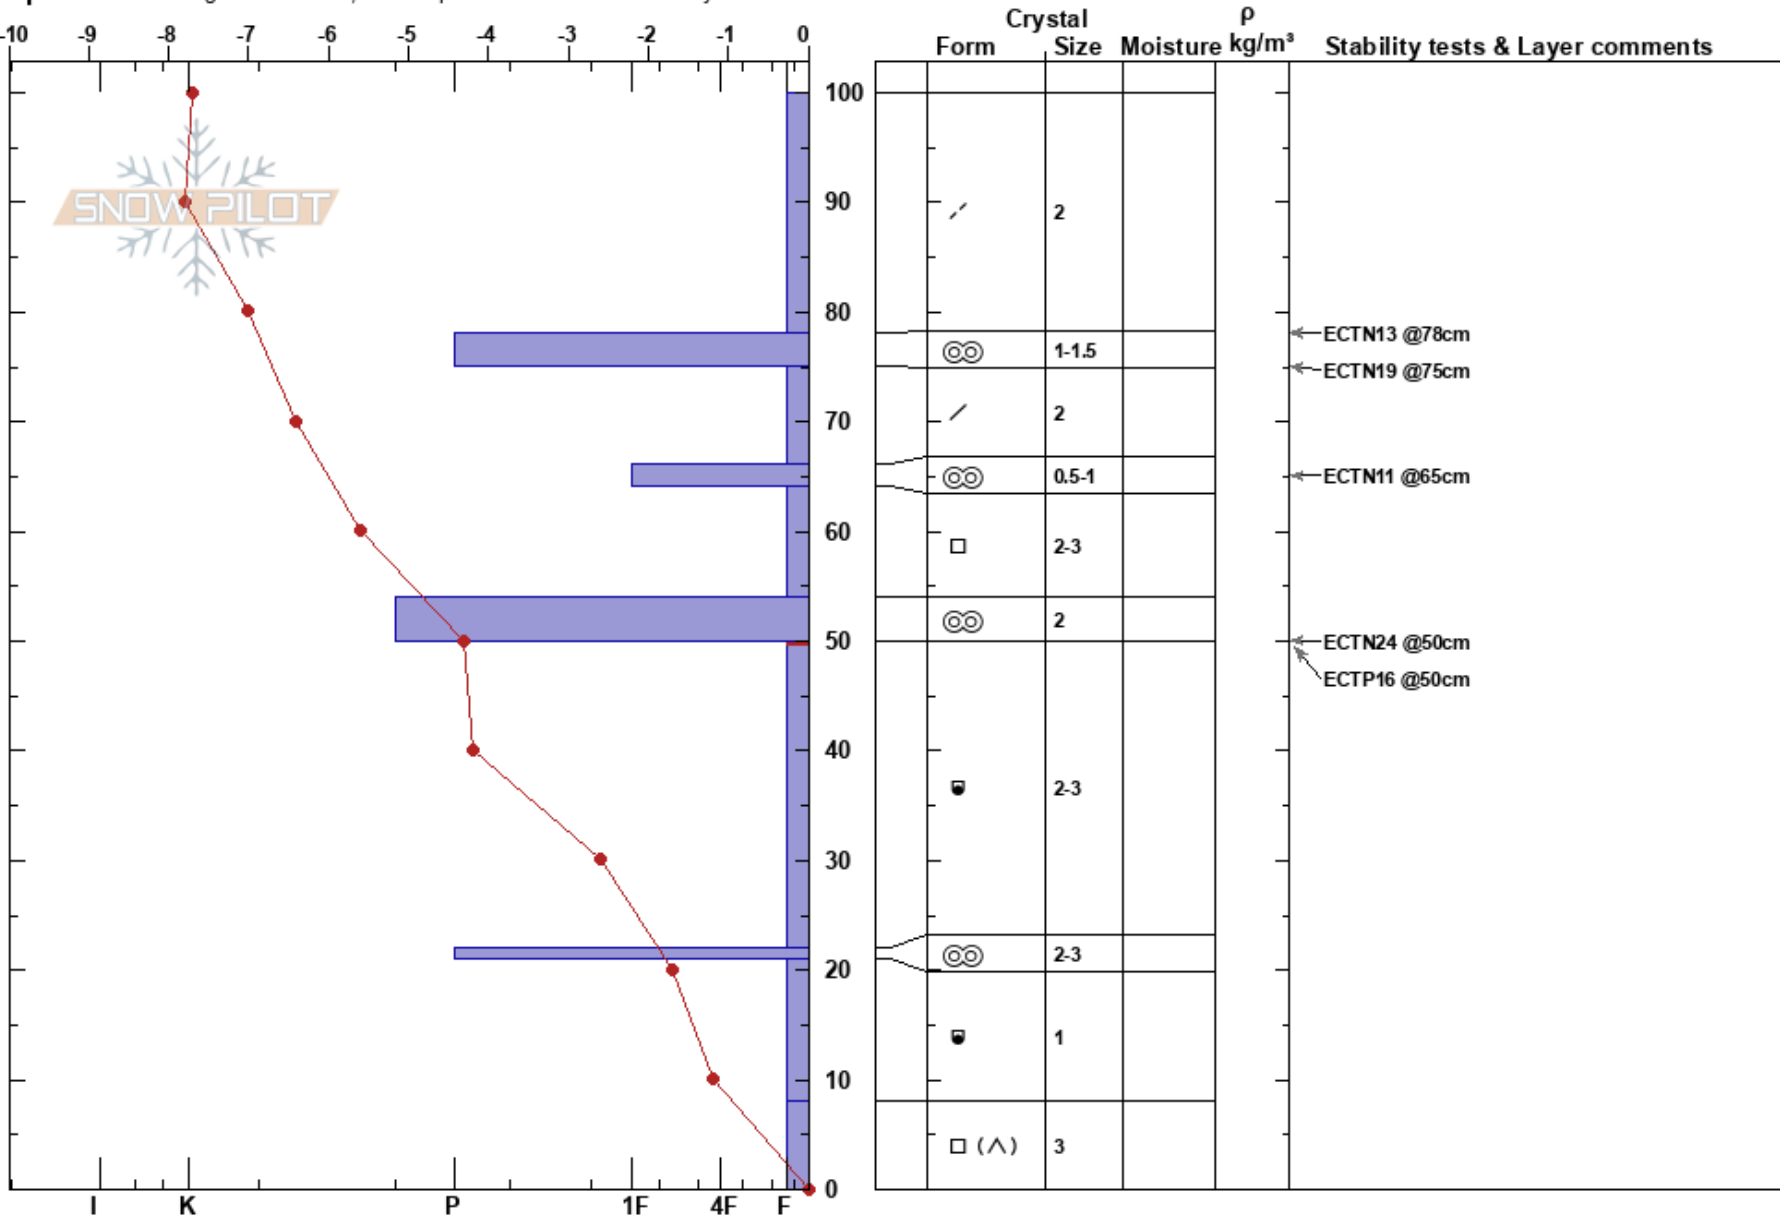

Y.C. Shoulder
 Madison Range-N
 MT
 Elevation: 9341 ft
 Aspect: 65°

Griffin Dittmar
 11/28/2020 - 2:52pm
 Co-ord: 45.23351N, -111.44735W
 Slope Angle: 23°
 Wind Loading: yes

Stability: **HS: 100**
 Air Temperature: -5.7°C **PF: 59** 50-22cm: Problematic layer
 Sky Cover: SCT **PS: 19**
 Precipitation: NO
 Wind: SW Calm

Specifics: Pit dug in a Ski Area; Pit is representative of backcountry

Notes: Pit dug in closed terrain by: Zach Scheunemann and Griffin Dittmar