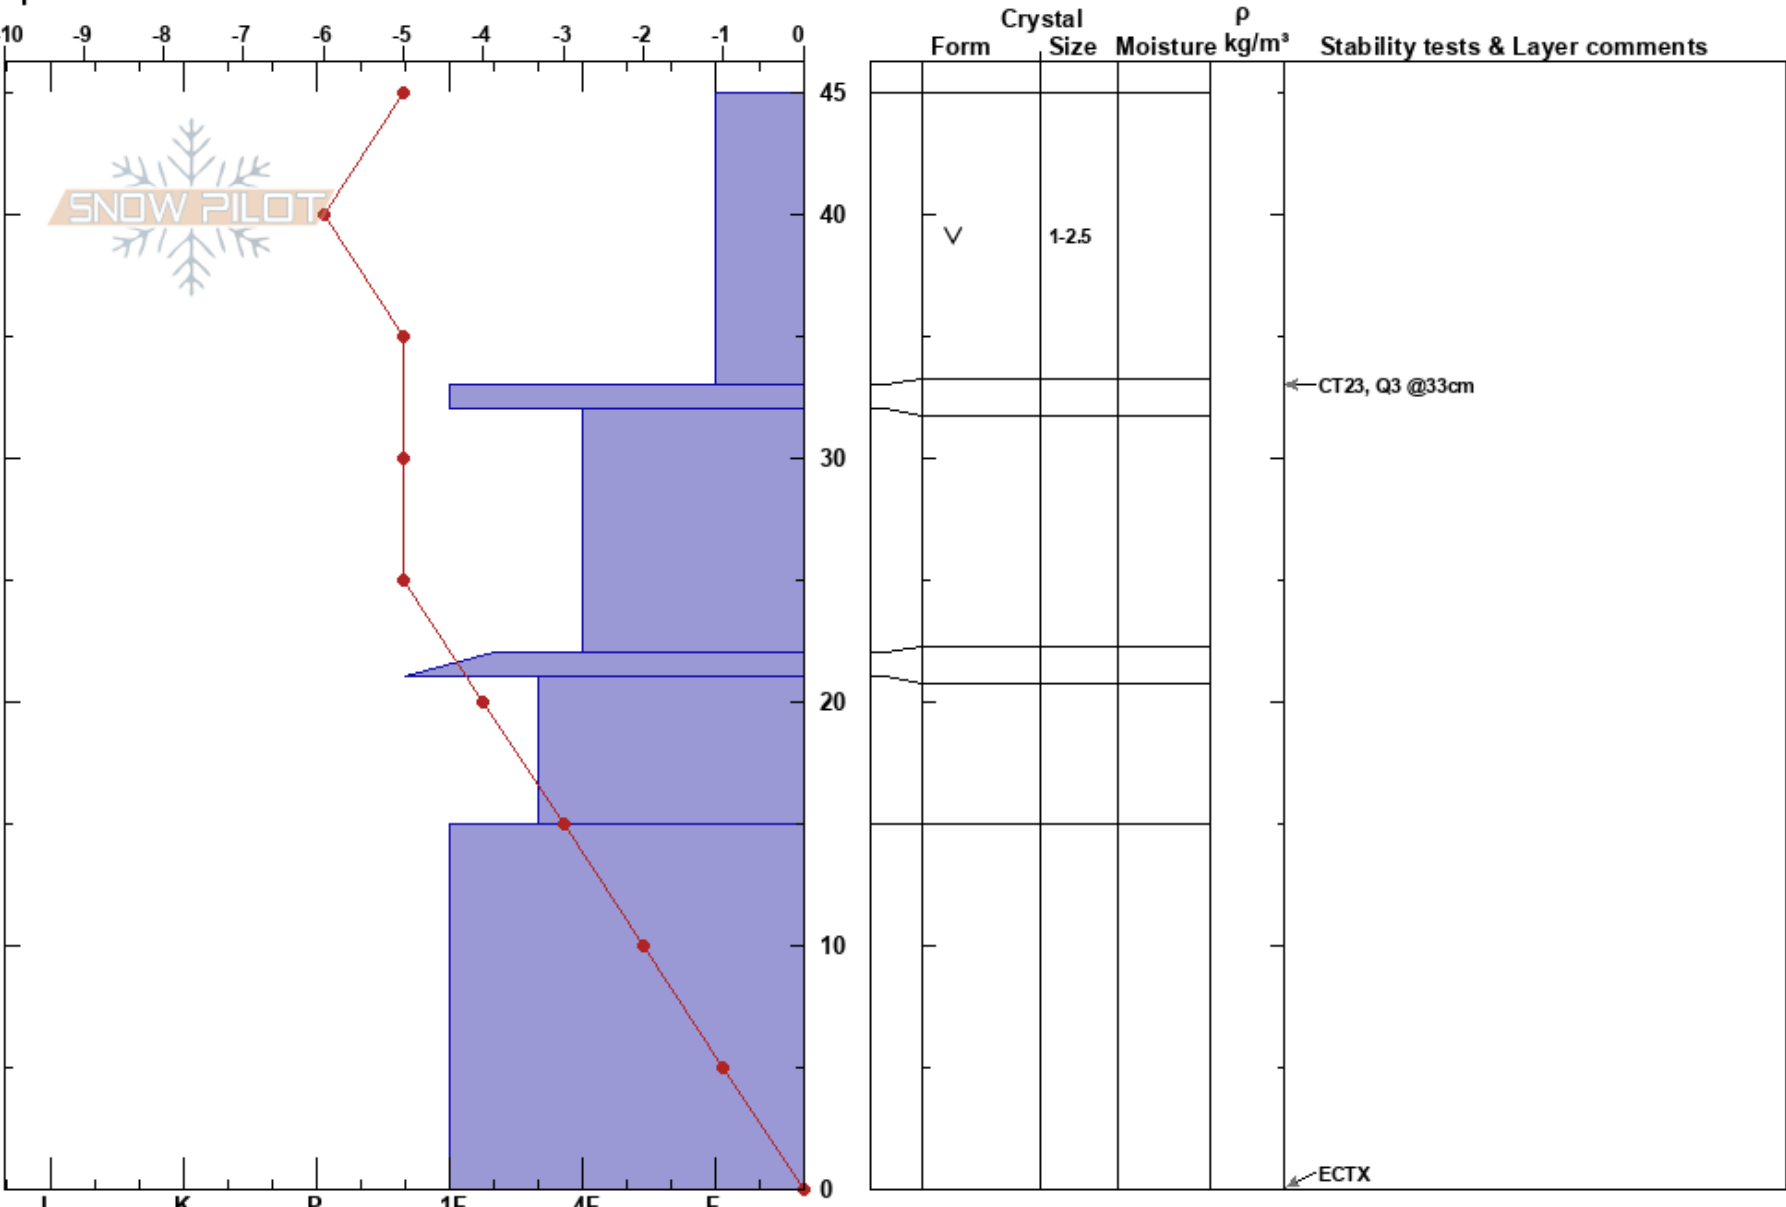

Powerline Ridge
 Wellsville
 UT
 Elevation: 9112 ft
 Aspect: NE
 Specifics:

Joseph Manship
 11/30/2020 - 2:30pm
 Co-ord: 40.60452N, -111.65415W
 Slope Angle: 11°
 Wind Loading: no

Stability:
 Air Temperature: 1°C
 Sky Cover: CLR
 Precipitation: NO
 Wind: Calm

HS:45
 Layer Notes:
 45-33cm: Problematic layer

Notes: