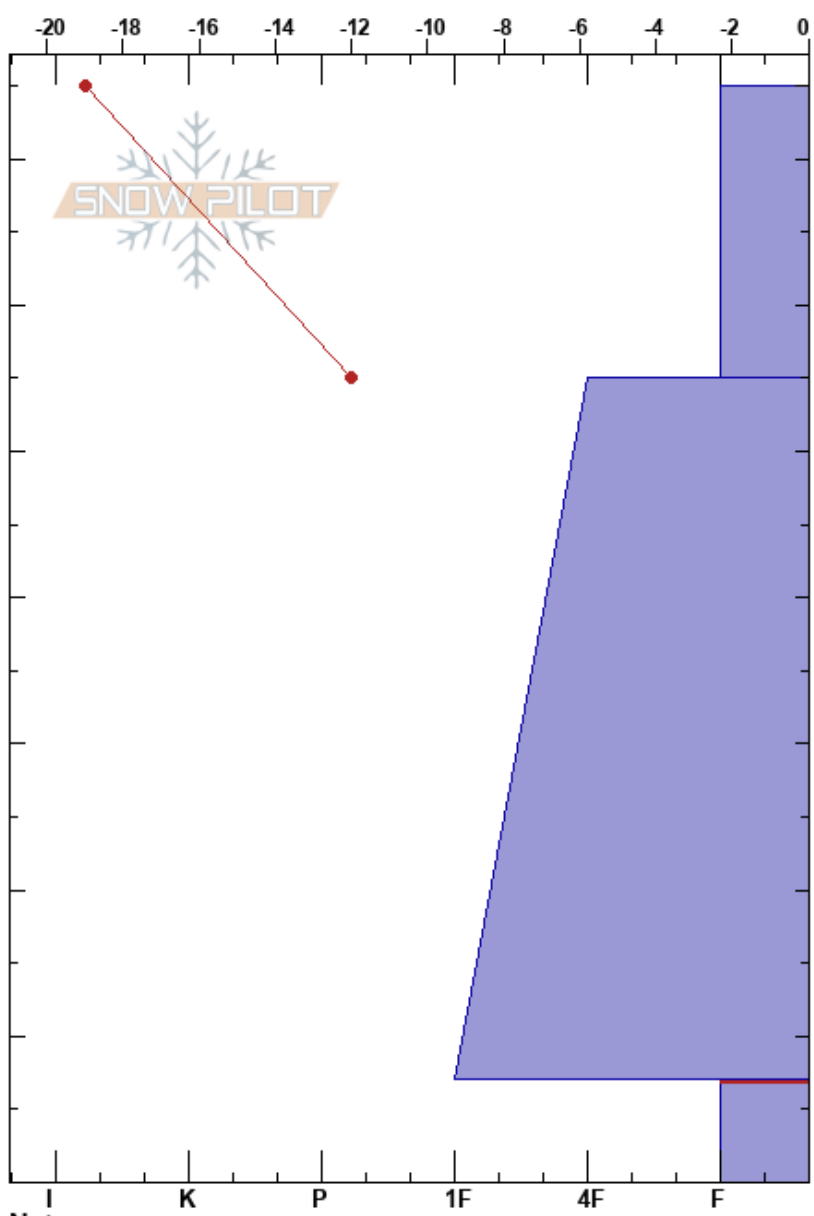

Mount Justice Ridge
 Marble
 CO
 Elevation: 11387 ft
 Aspect: N

Sean Smollen
 11/30/2020 - 1:40pm
 Co-ord: 13S 311924W 4320943N
 Slope Angle: 25°
 Wind Loading: no

Stability: **HS:75**
 Air Temperature: -8°C
 Sky Cover: CLR
 Precipitation: NO
 Wind: NW Light Breeze

Layer Notes:
 7-0cm: Problematic layer

Specifics: Ski tracks on slope; We skied slope

Form	Crystal		ρ kg/m ³	Stability tests & Layer comments
	Size	Moisture		
∅ (∅)	0.3-0.5			
∅	0.5			
∧	2			← CT15, SC @7cm ← ECTP13 @7cm ← ECTP18 @7cm