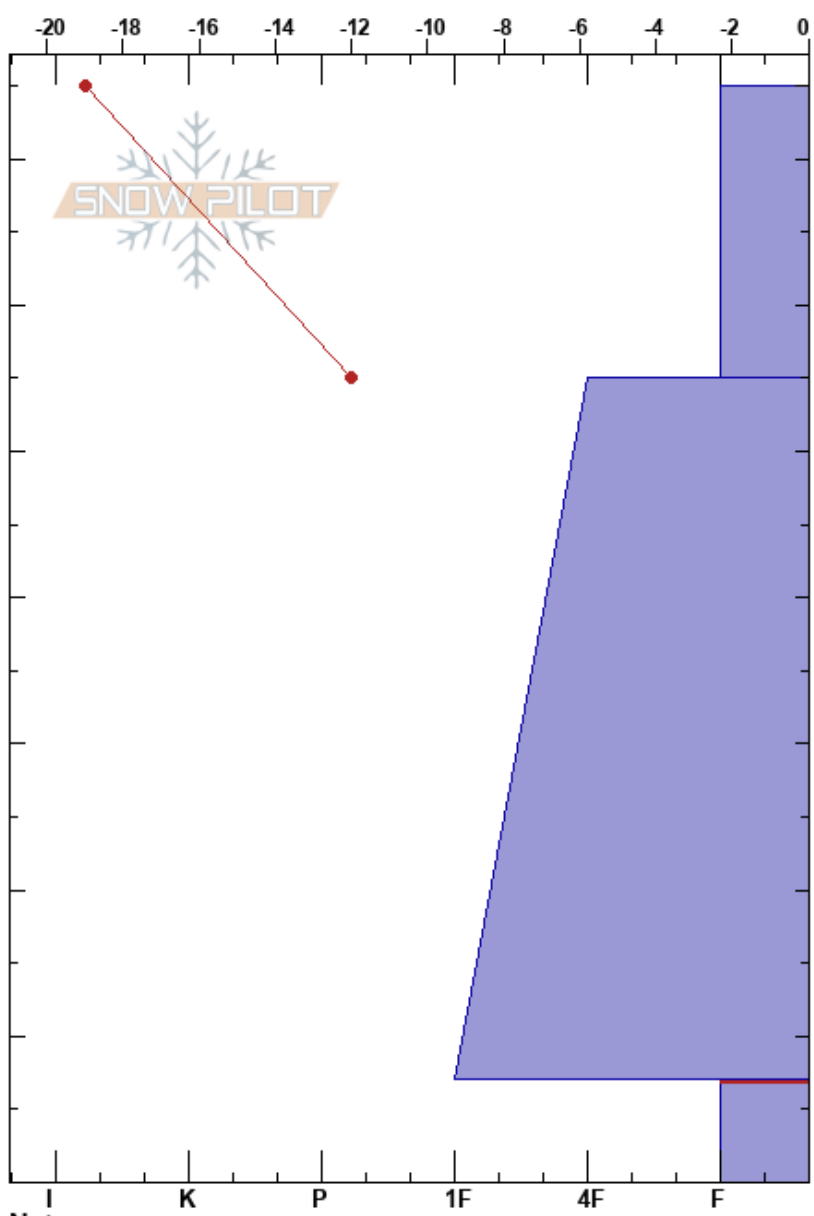

Mount Justice Ridge
 Marble
 CO
 Elevation: 11387 ft
 Aspect: N

Sean Smollen
 11/30/2020 - 1:40pm
 Co-ord: 13S 311924W 4320943N
 Slope Angle: 25°
 Wind Loading: no

Stability: **HS:75**
 Air Temperature: -8°C
 Sky Cover: CLR
 Precipitation: NO
 Wind: NW Light Breeze

Layer Notes:
 7-0cm: Problematic layer

Specifics: Ski tracks on slope; We skied slope

Form	Crystal		ρ kg/m ³	Stability tests & Layer comments
	Size	Moisture		
• (∅)	0.3-0.5			
•	0.5			
^	2			← CT15, SC @7cm ← ECTP13 @7cm ← ECTP18 @7cm