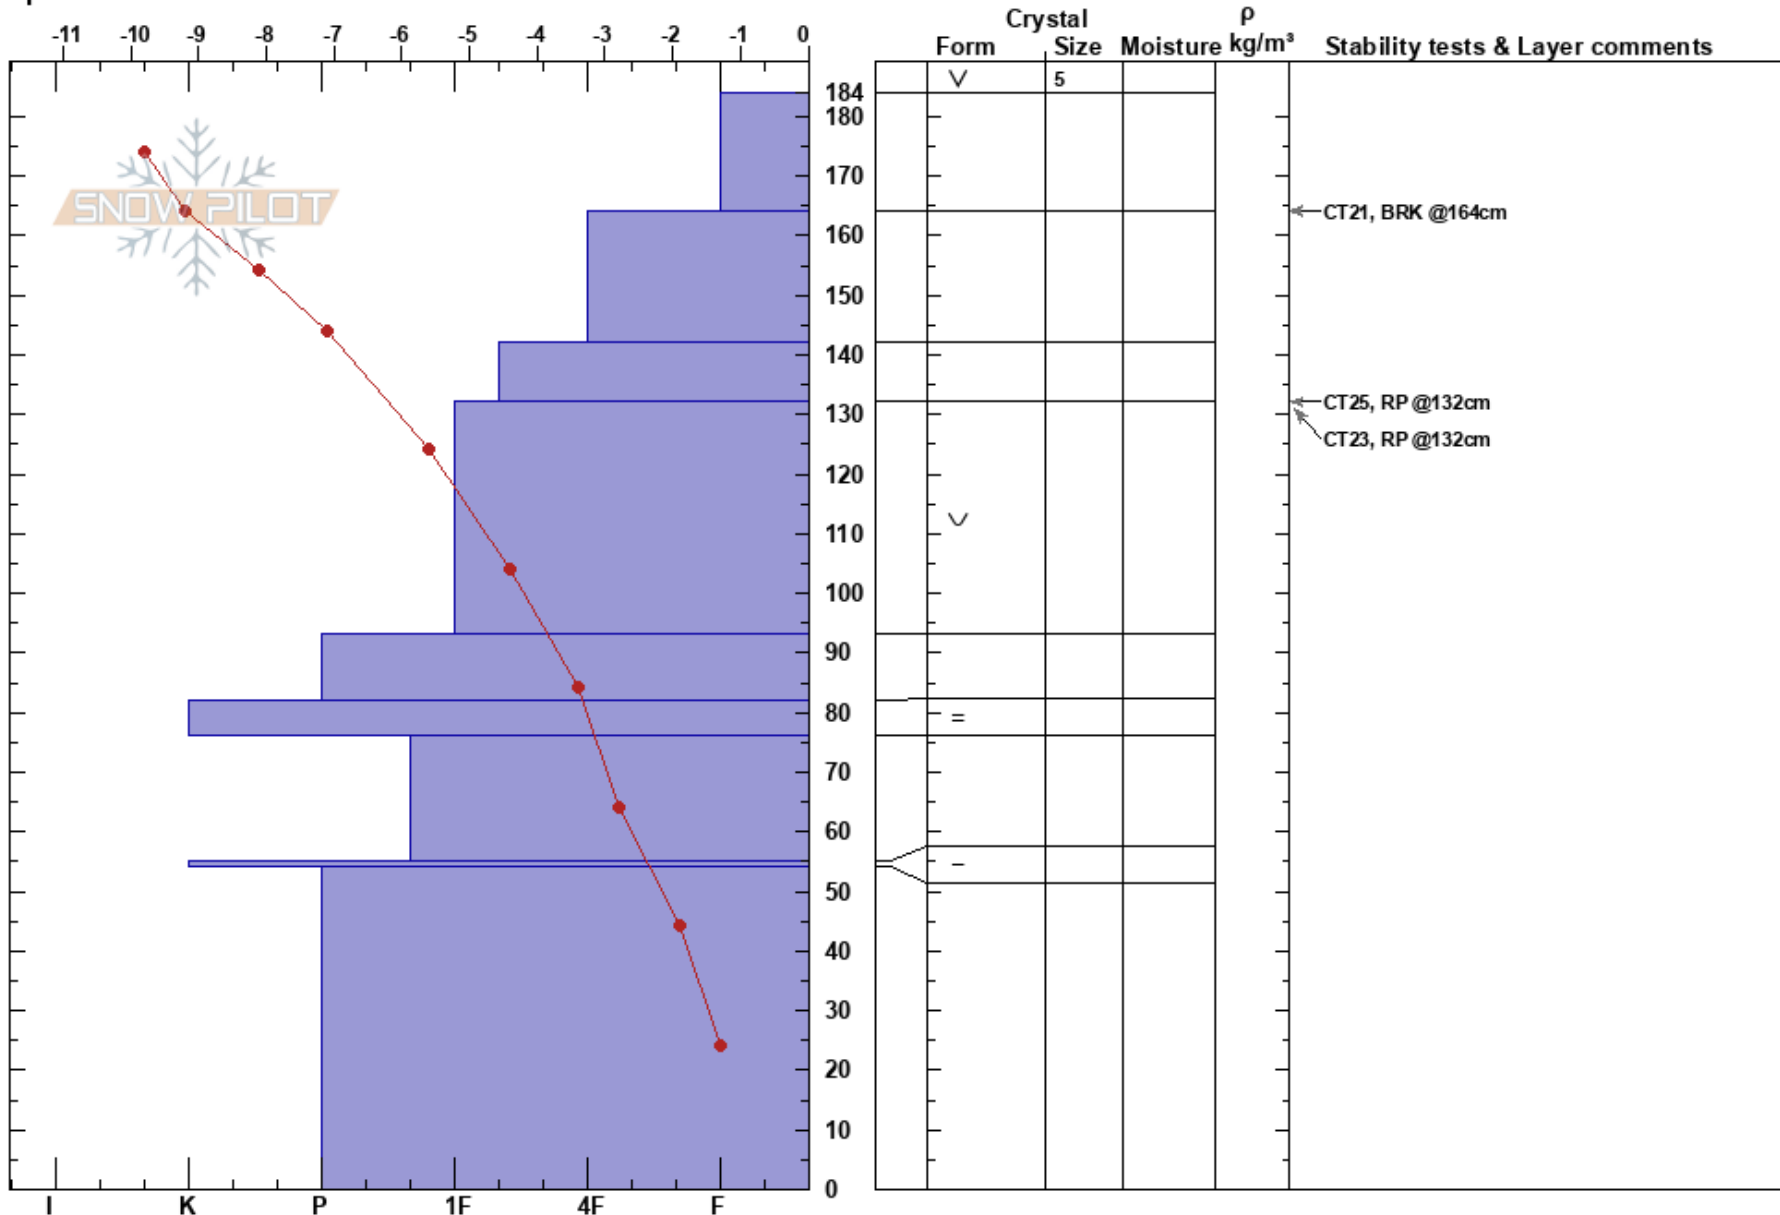

Vent Shaft
 Selkirks
 BC
 Elevation: 2050 m
 Aspect: 225°
 Specifics:

Coulter Austin
 29/11/2020 - 13:10
 Co-ord:
 Slope Angle: 29°
 Wind Loading: previous

Stability:
 Air Temperature: -5°C
 Sky Cover: CLR
 Precipitation: NO
 Wind: Calm

Layer Notes:

HS: 184
 PF: 25
 PS: 15

Notes: