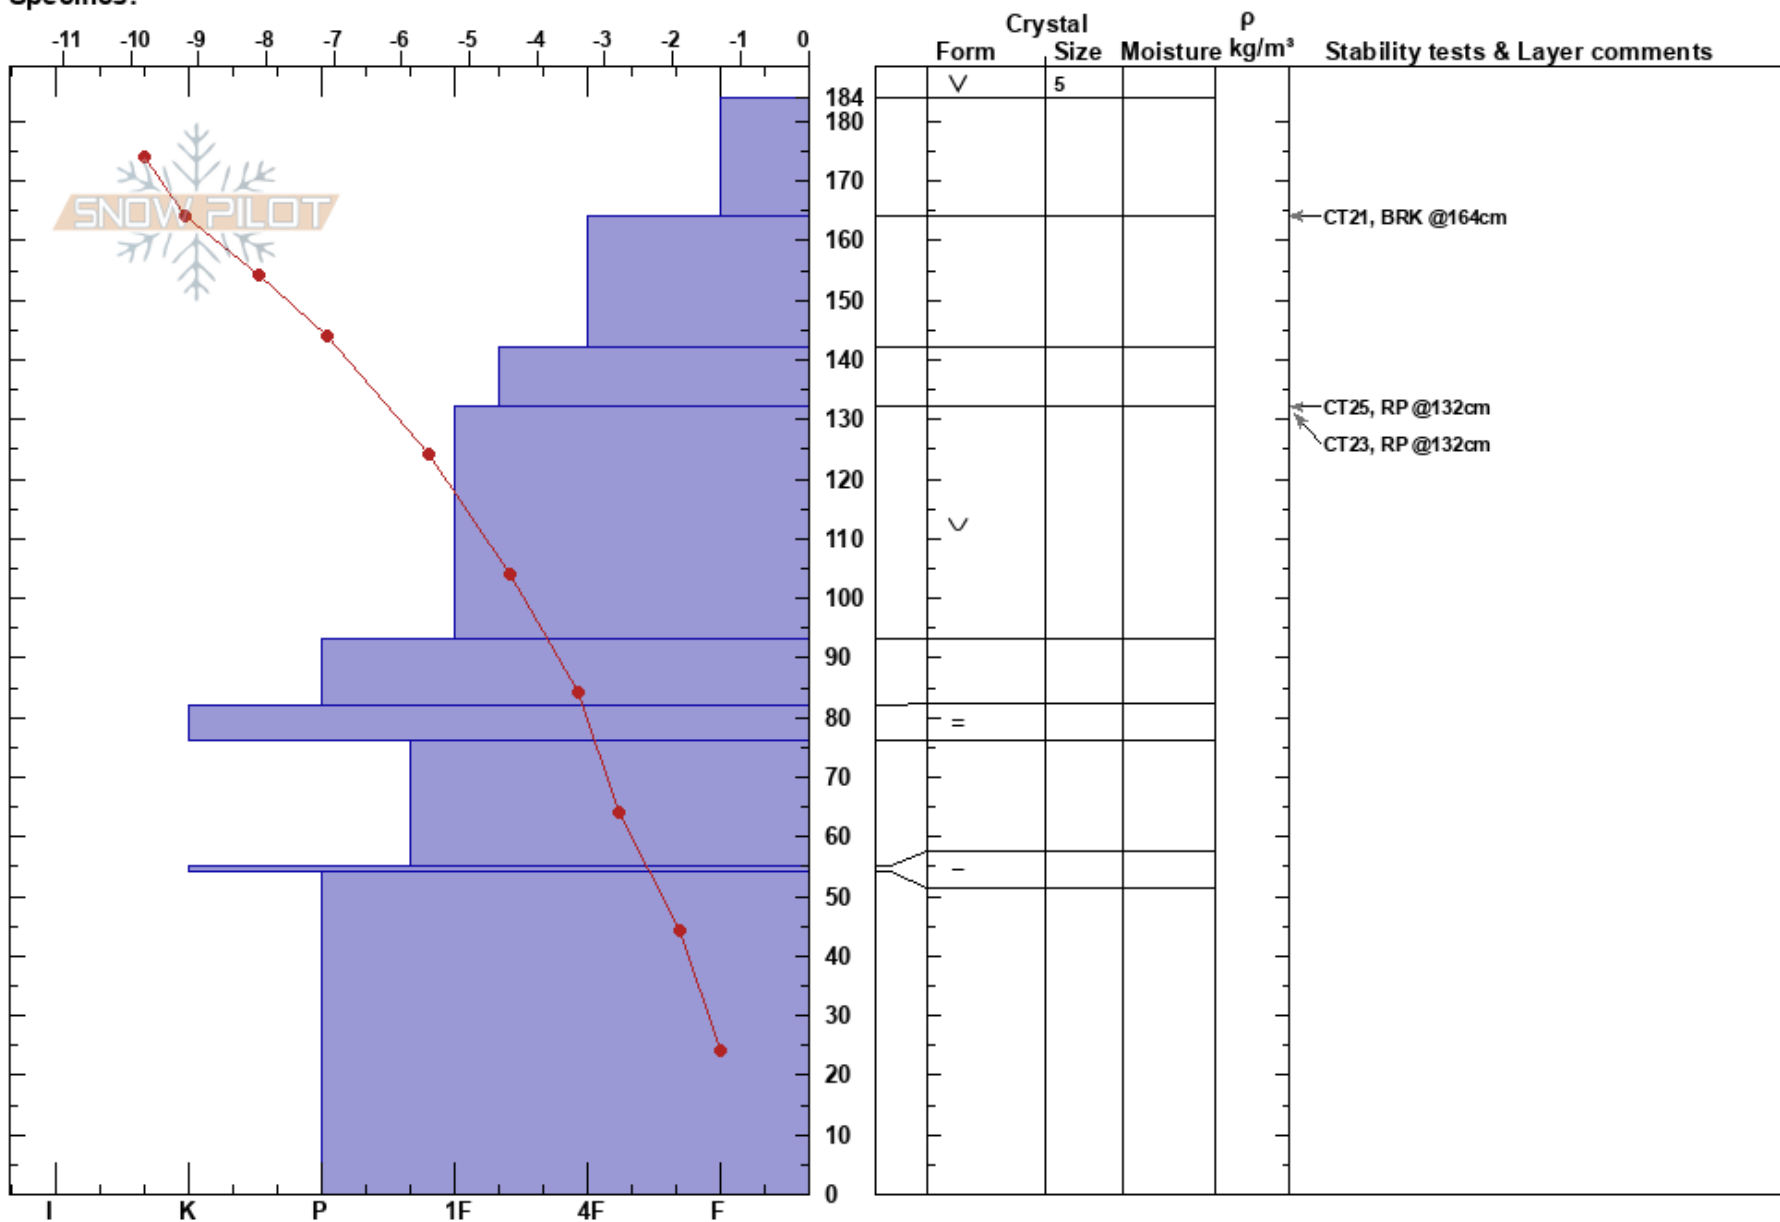

Vent Shaft
 Selkirks
 BC
 Elevation: 2050 m
 Aspect: 225°
 Specifics:

Coulter Austin
 29/11/2020 - 13:10
 Co-ord:
 Slope Angle: 29°
 Wind Loading: previous

Stability:
 Air Temperature: -5°C
 Sky Cover: CLR
 Precipitation: NO
 Wind: Calm

Layer Notes:

HS: 184
 PF: 25
 PS: 15

Notes: