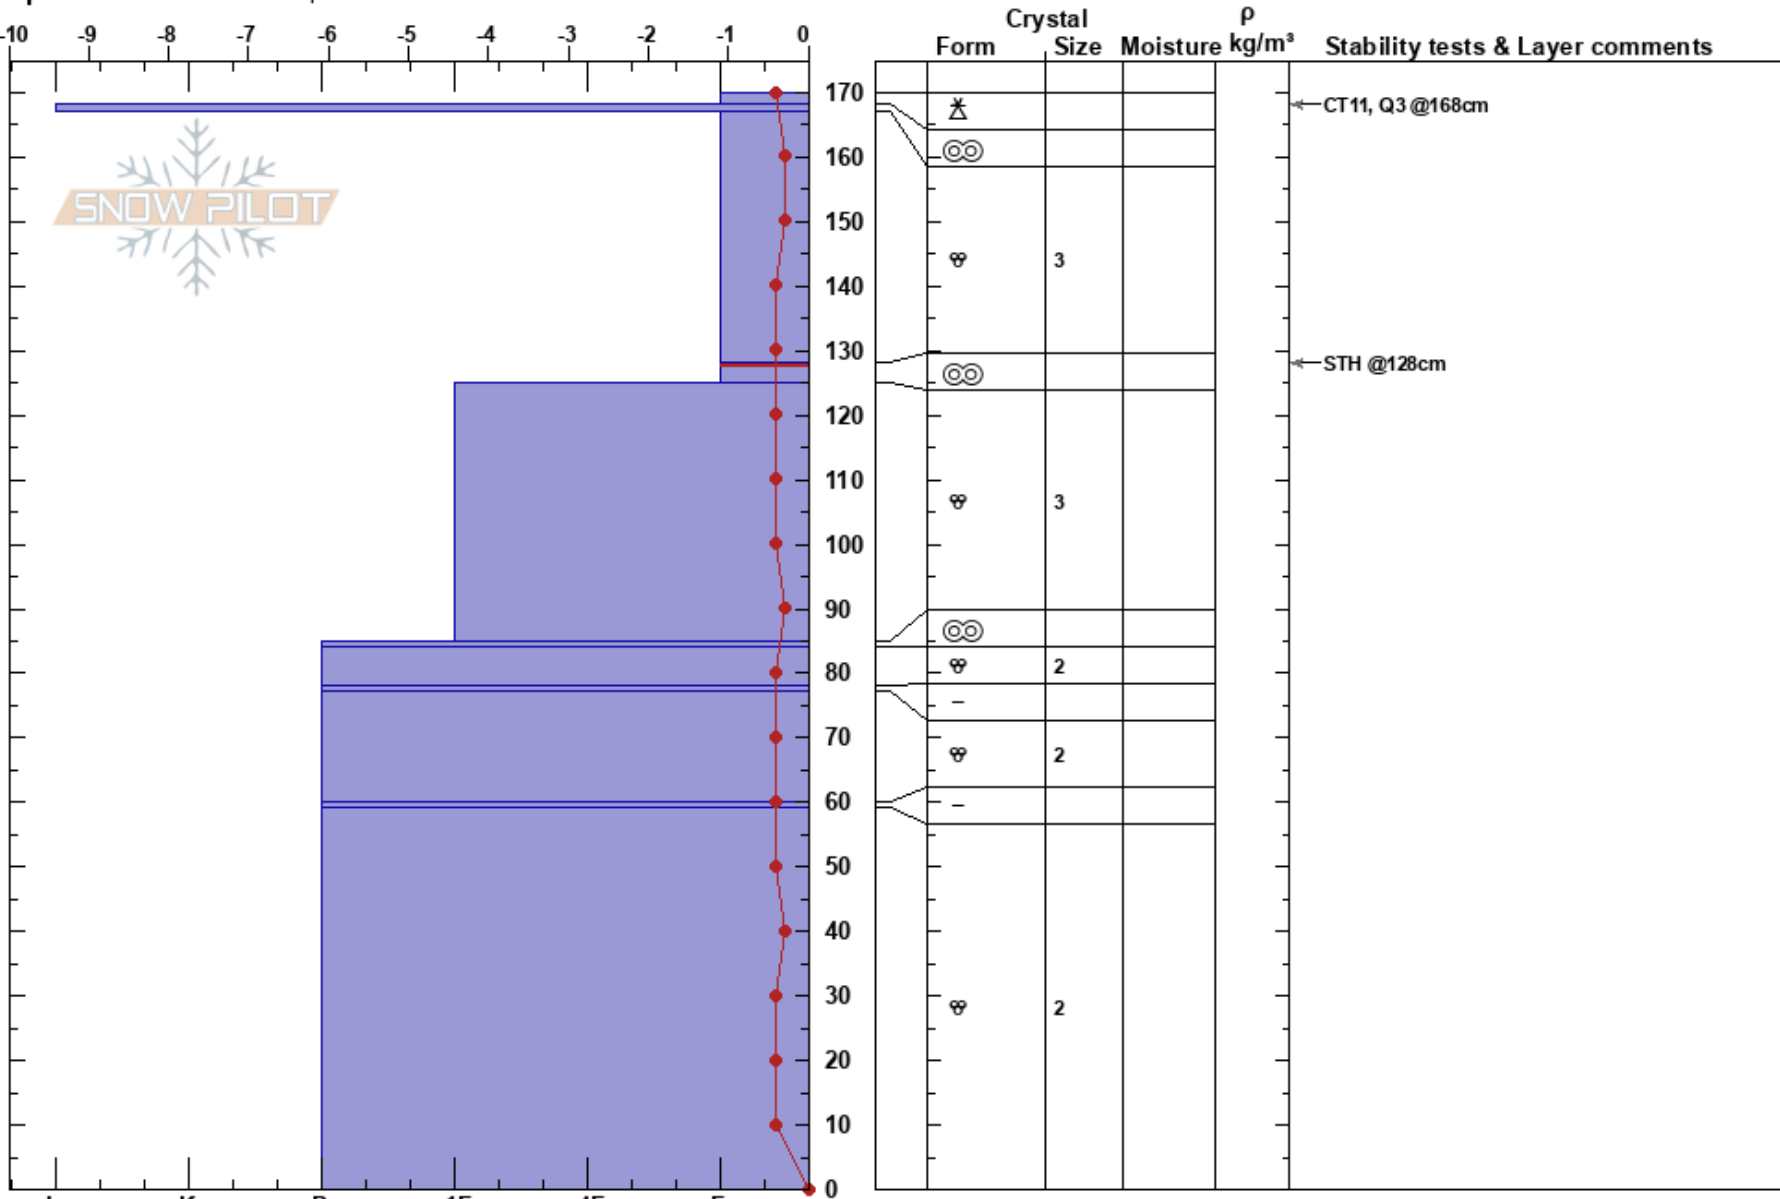

Avalanche Hill
 Bitterroot
 ID
 Elevation: 5500 ft
 Aspect: 140°

Melissa Hendrickson
 03/23/2017 - 10:40am
 Co-ord: 47.48555N, -116.11796W
 Slope Angle: 34°
 Wind Loading: no

Stability: Good
 Air Temperature: -2.2°C
 Sky Cover: OVC
 Precipitation: NO
 Wind: SW Light Breeze

HS: 170
 PS: 4
 128-125cm: Problematic layer

Specifics: Ski tracks on slope

Notes: The cold temperatures at night have been just enough to keep the higher altitude snowpack locked up. Solar aspects are warming up during the day but not enough to increase the avalanche concerns. Sunny days or warmer temperatures could change that quickly. Pack is at the tipping point.