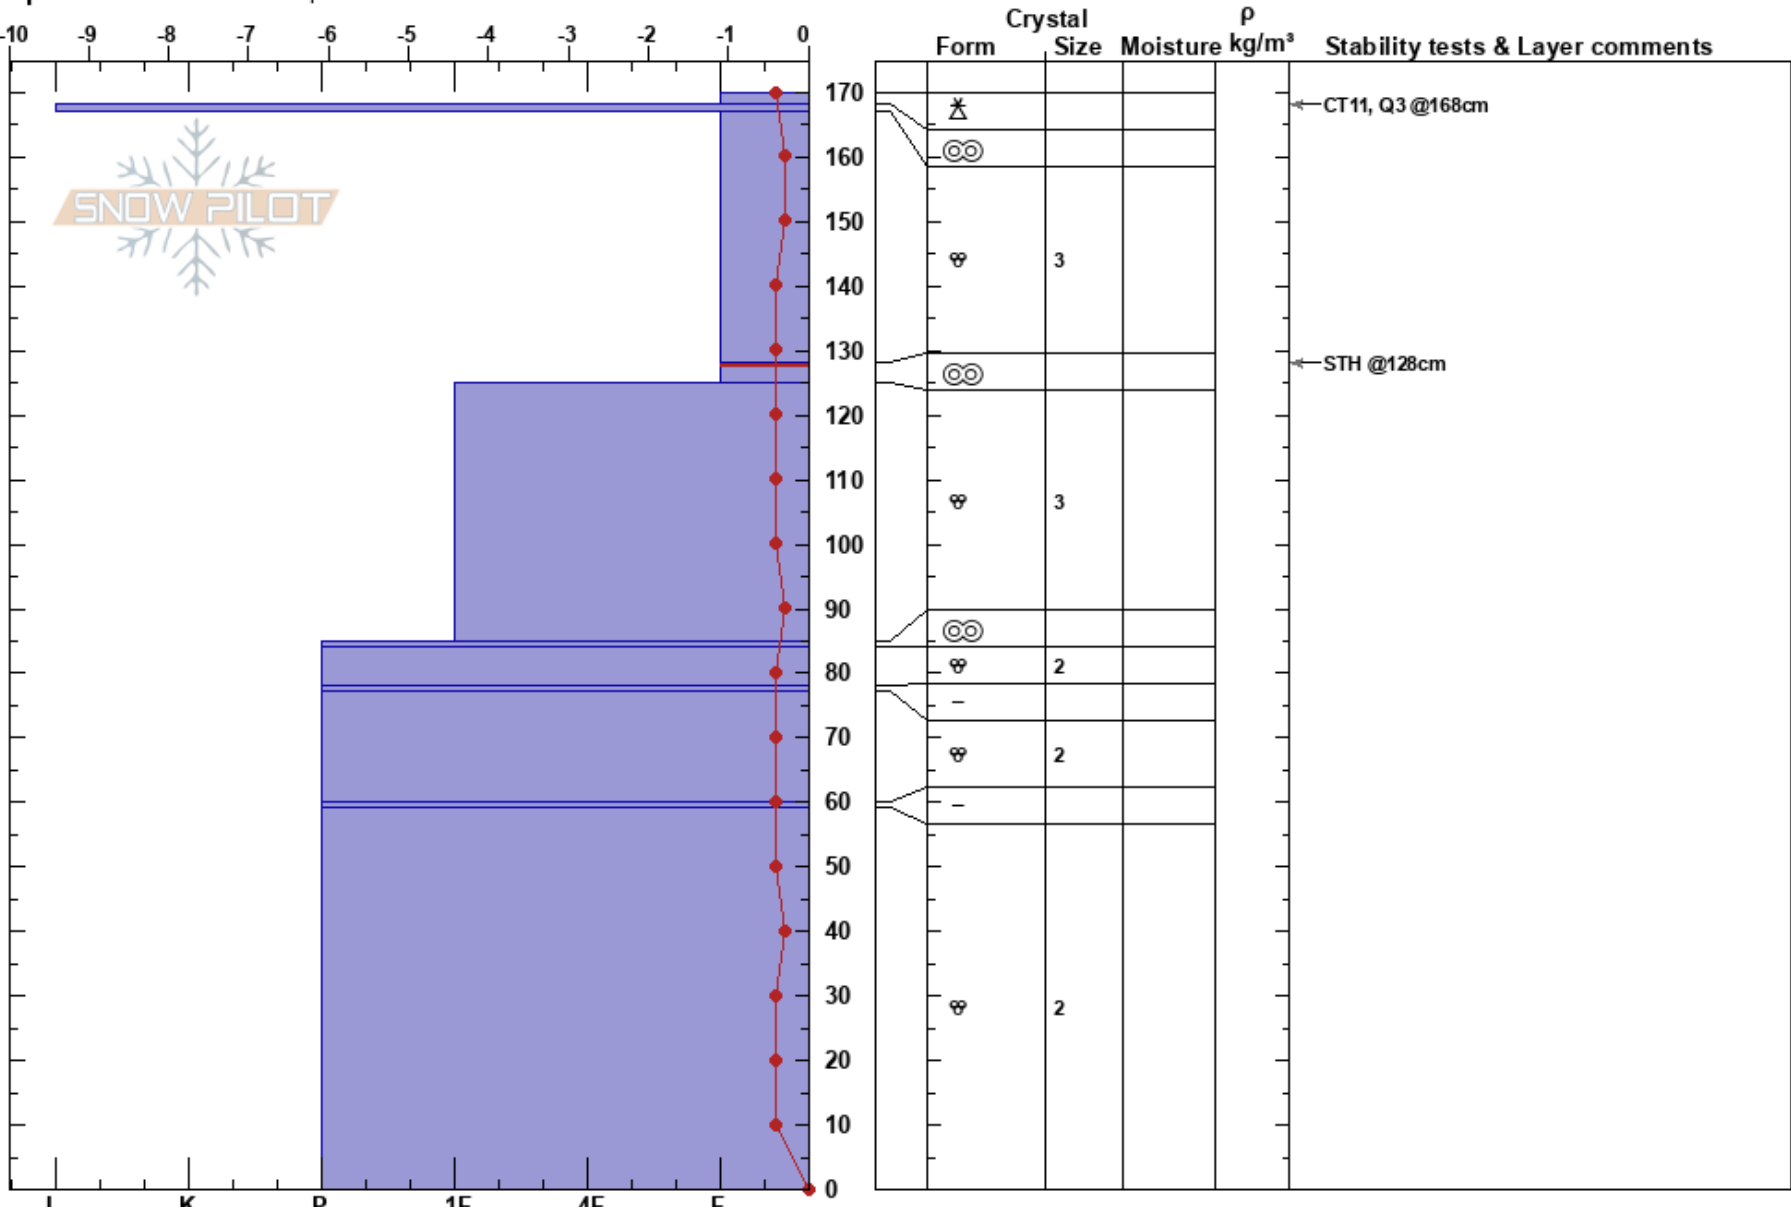

Avalanche Hill  
 Bitterroot  
 ID  
 Elevation: 5500 ft  
 Aspect: 140°

Melissa Hendrickson  
 03/23/2017 - 10:40am  
 Co-ord: 47.48555N, -116.11796W  
 Slope Angle: 34°  
 Wind Loading: no

Stability: Good  
 Air Temperature: -2.2°C  
 Sky Cover: OVC  
 Precipitation: NO  
 Wind: SW Light Breeze

HS: 170  
 PS: 4  
 128-125cm: Problematic layer

Specifics: Ski tracks on slope

**Notes:** The cold temperatures at night have been just enough to keep the higher altitude snowpack locked up. Solar aspects are warming up during the day but not enough to increase the avalanche concerns. Sunny days or warmer temperatures could change that quickly. Pack is at the tipping point.