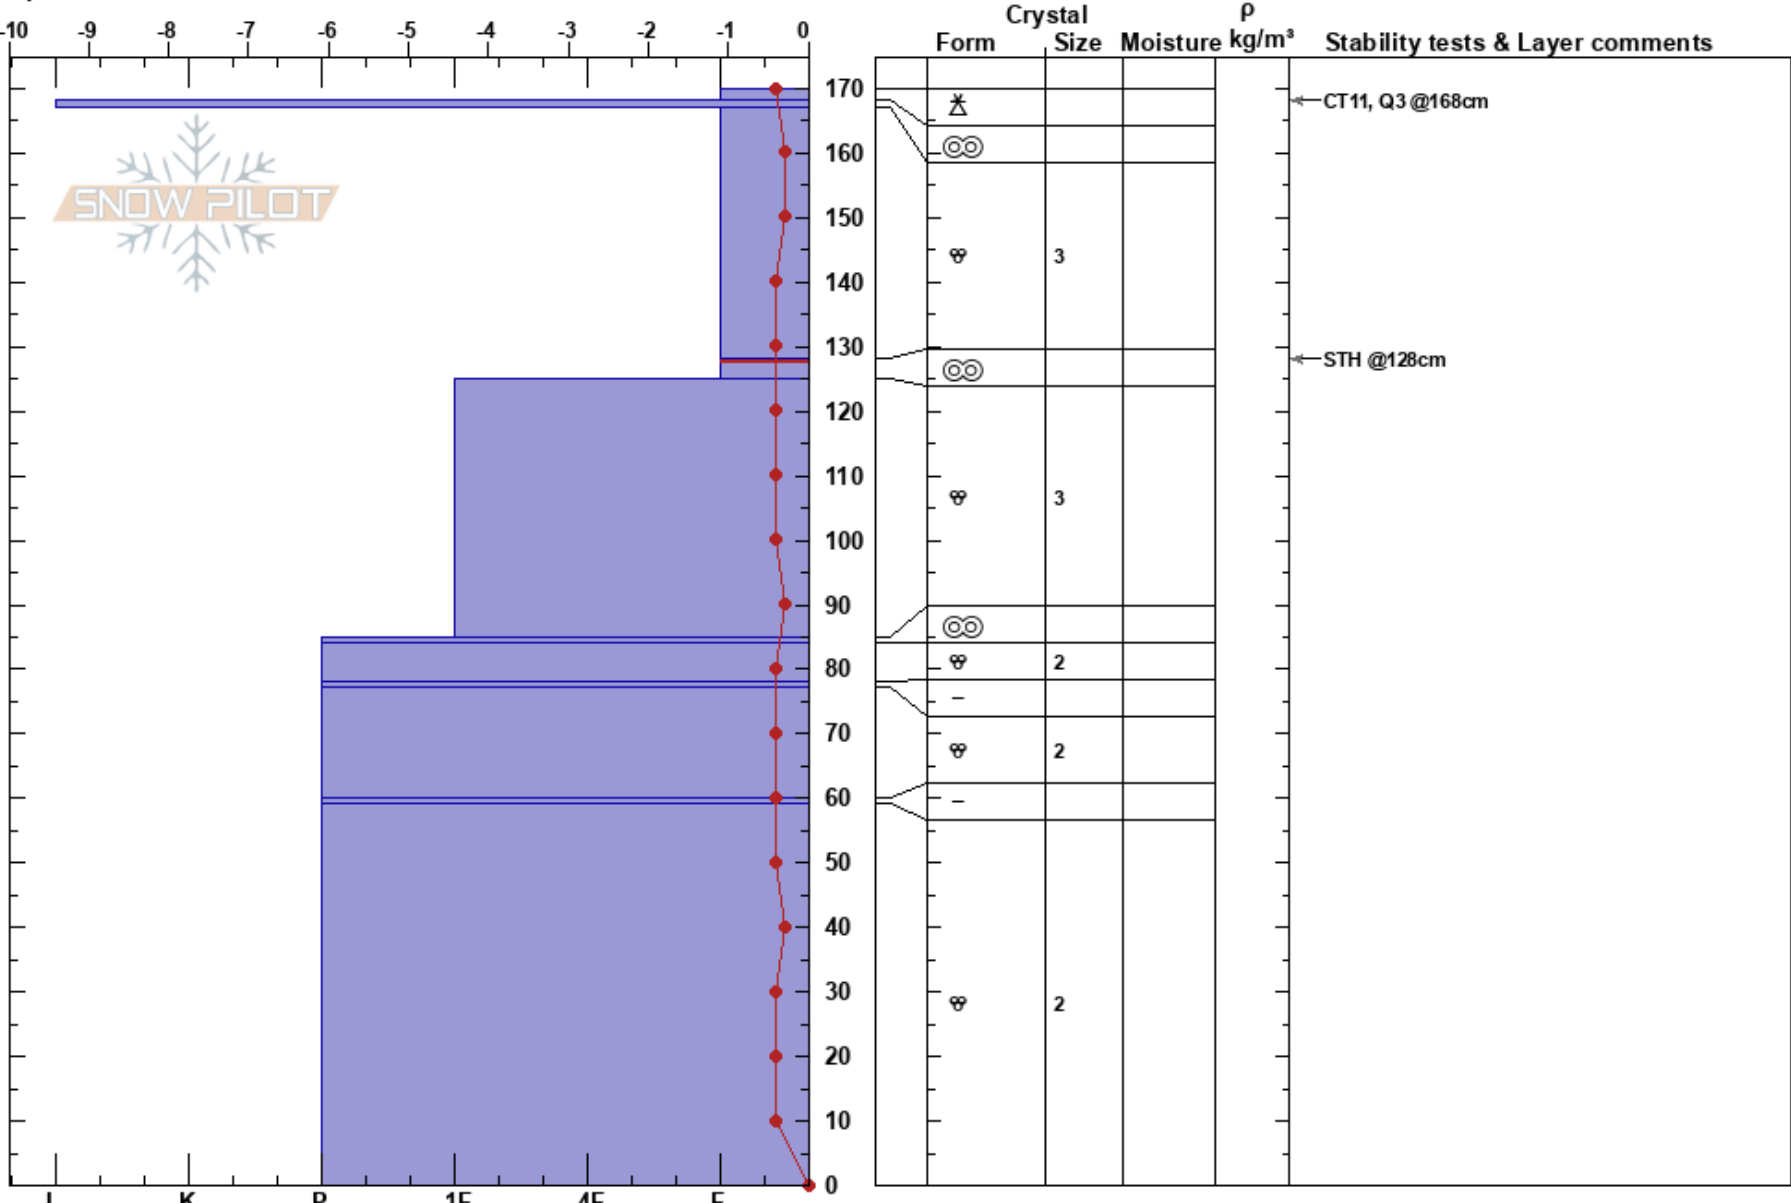

Avalanche Hill
 Bitterroot
 ID
 Elevation: 5500 ft
 Aspect: 140°

Melissa Hendrickson
 03/23/2017 - 10:40am
 Co-ord: 47.48555N, -116.11796W
 Slope Angle: 34°
 Wind Loading: no

Stability: Good
 Air Temperature: -2.2°C
 Sky Cover: OVC
 Precipitation: NO
 Wind: SW Light Breeze

HS: 170
 PS: 4
 128-125cm: Problematic layer

Specifics: Ski tracks on slope

Notes: The cold temperatures at night have been just enough to keep the higher altitude snowpack locked up. Solar aspects are warming up during the day but not enough to increase the avalanche concerns. Sunny days or warmer temperatures could change that quickly. Pack is at the tipping point.